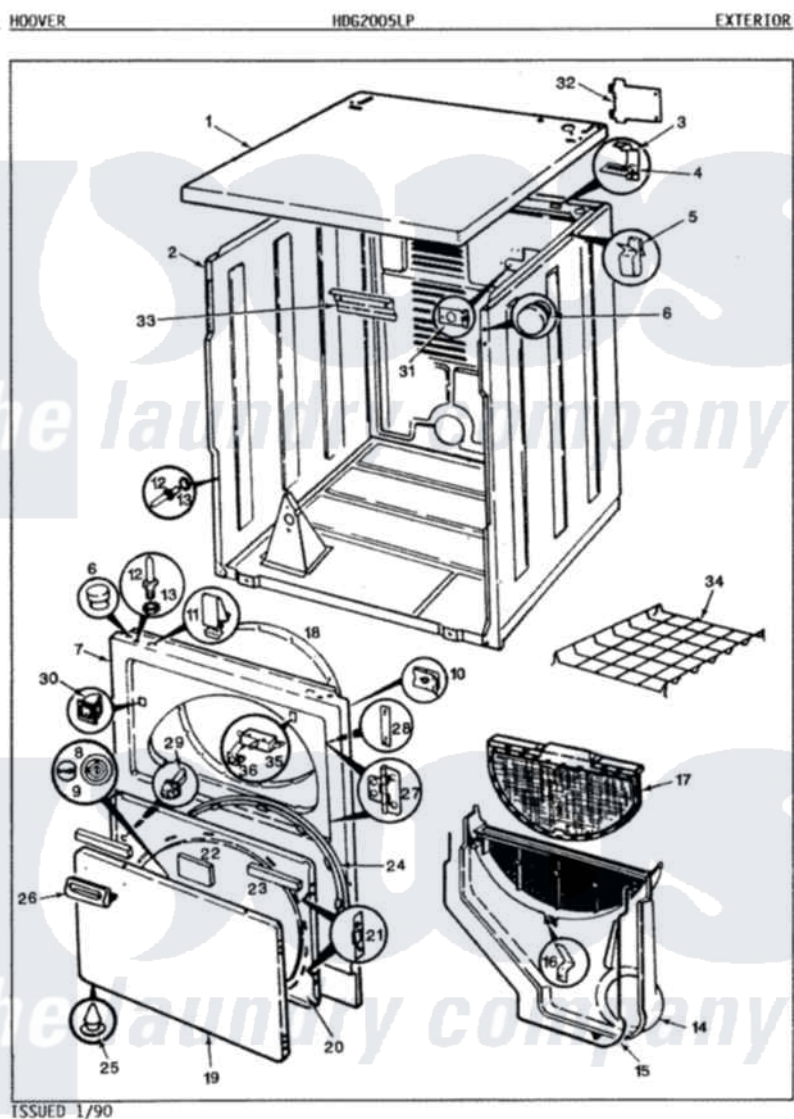

# Hoover HDG2005LP 03 - EXTERIOR (REV. A-D)

Hoover [Residential Hoover HDG2005LP Dryer Parts](#) Parts Diagram 03 - EXTERIOR (REV. A-D)  
 Click on the part number to view part

Item	Original Part Number	Replaced By	Status	Part Description
1	53-1711		Not Available	CABINET TOP (DRYER)
"	53-0314		Not Available	CABINET TOP
2	53-0160	<a href="#">31001714</a>		Cabinet And Base Assembly
3	<a href="#">63-5712</a>			Hinge, Cabinet Top
4	25-3092	<a href="#">90767</a>		Screw, 8A X 3/8 HeX Washer Head Tapping
"	<a href="#">33-0930</a>			Pad, Top Hinge
5	<a href="#">25-3034</a>			Clip, Wiring
6	<a href="#">33-2653</a>			Bumper, Cabinet
7	53-0727	<a href="#">12001190</a>		Panel Kit
8	53-0155		Not Available	PLUG, GAS ACCESS (WHT)
"	53-0161		Not Available	PLUG, GAS ACCESS (ALM)
"	53-0592		Not Available	CHROME PLUG
9	<a href="#">53-0156</a>			Button, Gas Access
"	53-0162		Not Available	BUTTON, GAS ACCESS (ALM)
"	53-0593		Not Available	CHROME BUTTON