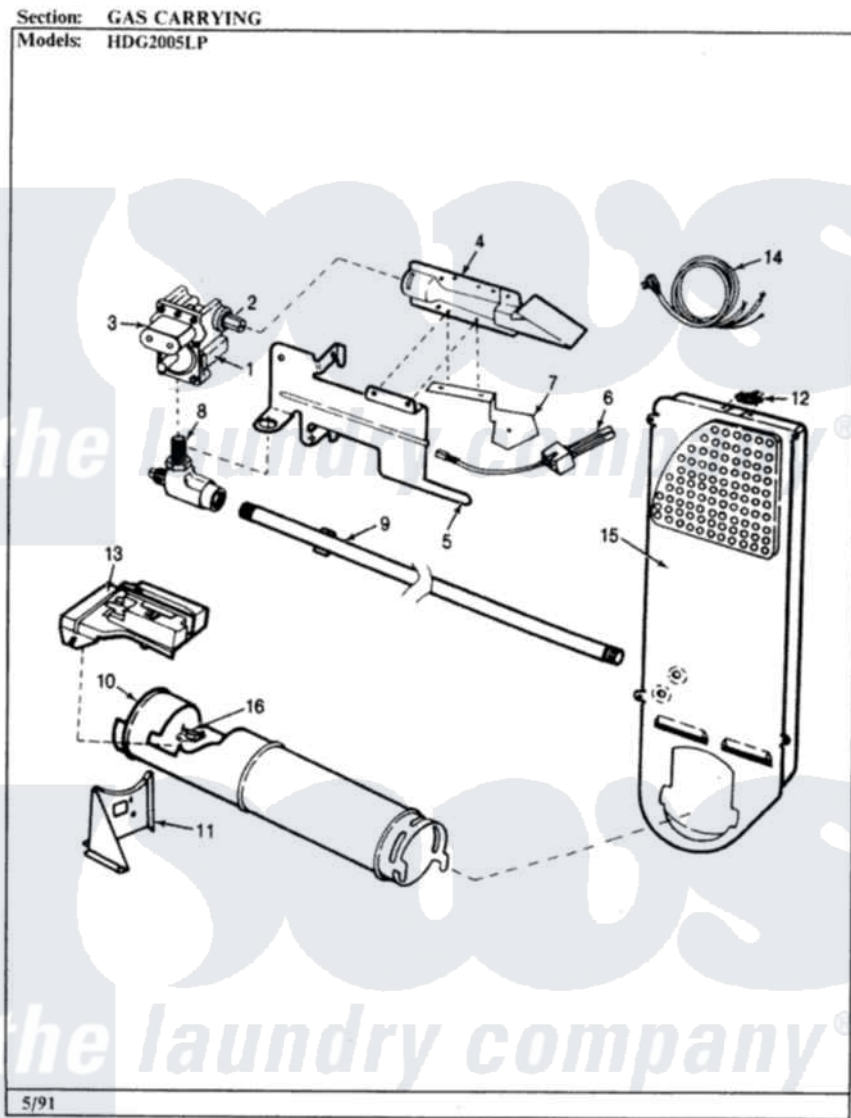

Hoover HDG2005LP 04 - GAS CARRYING (REV. A-D)

Hoover [Residential Hoover HDG2005LP Dryer Parts](#) Parts Diagram 04 - GAS CARRYING (REV. A-D)
Click on the part number to view part

Item	Original Part Number	Replaced By	Status	Part Description
1	53-1534		Not Available	CONTROL ASSY
2	63-5016	63-6766		Conversion Kit
3	63-6615	279834		Coil-Valve
"	63-6614	279834		Coil-Valve
4	63-6682	31001784		Burner
5	25-7741	W10116760		Screw
"	53-0140			Mtg Bracket
6	53-0689	31001556		Igniter
7	25-7744	8281196		Screw
"	25-3034			Clip, Wiring
"	25-2134	W10116760		Screw
"	53-0686		Not Available	BRACKET
8	53-0101	31001042		Valve, Gas Shut Off
9	53-0173	31001777		Main Gas L
10	53-1884			Housing, Heater
"	25-3032		Not Available	WIRING CLIP

"	25-0168		Screw
"	53-0138	Not Available	HEATER HOUSING
11	25-3092	90767	Screw, 8A X 3/8 HeX Washer Head Tapping
"	25-7741	W10116760	Screw
"	53-0139	Not Available	HEATER SUPPORT
12	25-0168		Screw
"	53-0143	LA-1053	Fuse Kit, Thermal
13	25-7741	W10116760	Screw
"	25-3092	90767	Screw, 8A X 3/8 HeX Washer Head Tapping
"	63-5013	338906	Radiant, Sensor
"	25-2134	W10116760	Screw
14	63-6259	31001547	Cord, Power
15	53-0169	Not Available	INLET AIR DUCT
16	LA-1053		Fuse Kit, Thermal
"	53-1096	LA-1053	Fuse Kit, Thermal