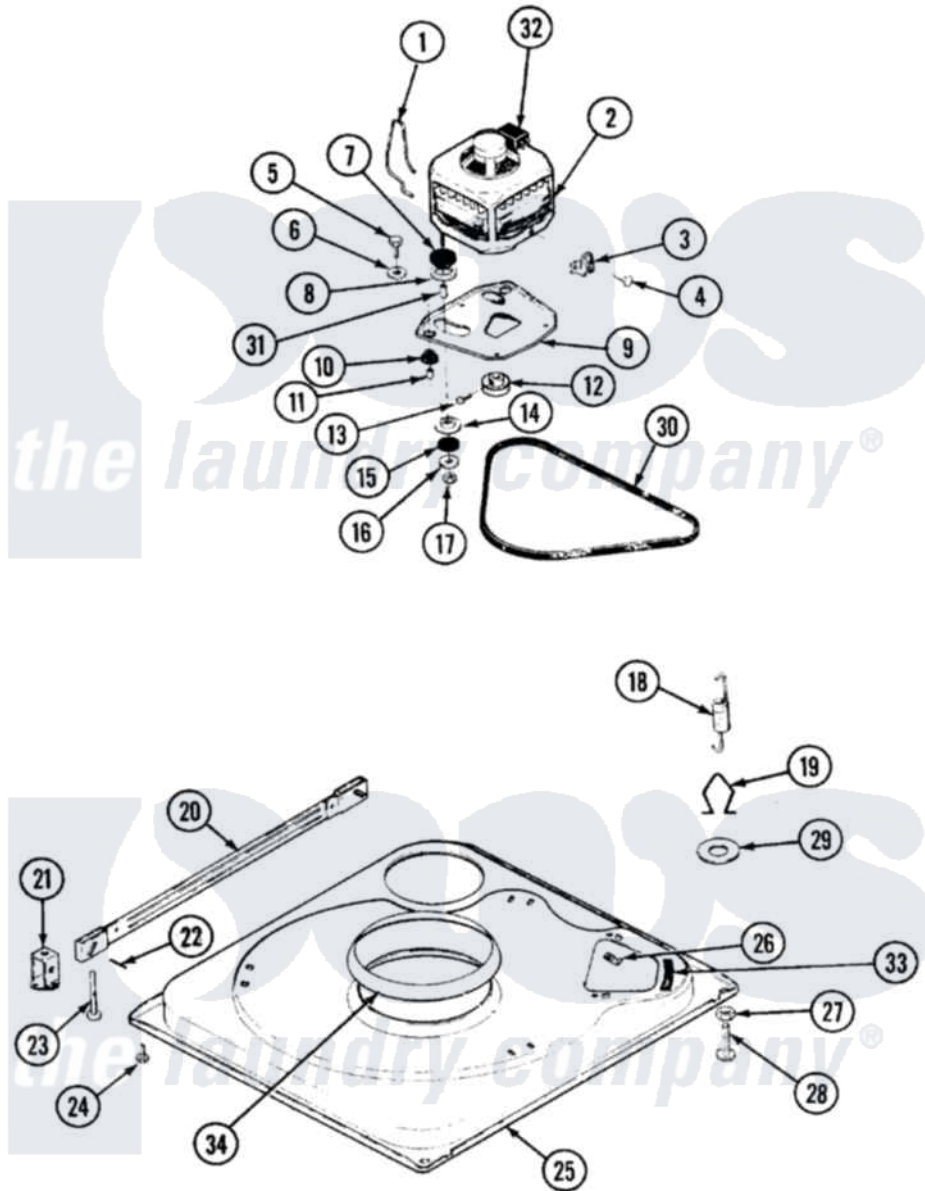

Hoover HWA2000A 01 - BASE

Hoover [Residential Hoover HWA2000A Washer Parts](#) Parts Diagram 01 - BASE
 Click on the part number to view part

Item	Original Part Number	Replaced By	Status	Part Description
1	35-0235			Spring, Motor Pivot
2	35-3649	LA-2003		Motor Replacement Kit
"	LA-2003			Motor Replacement Kit
3	33-9945			Slide, Foot
4	25-7418	33001178		Back, Tumbler
5	25-7833	21001977		Screw
6	25-7834			Washer, Motor/Base Screw
7	33-9946			Isolator, Motor
8	33-9944	35-3570		Washer, Motor Pivot
9	35-2810	21001783		Plate And Screw Assembly
10	33-9941	35-3646		Isolator, Motor Plate
11	25-7831			Spacer, Mounting
12	33-1171	21001833		Pulley, Motor
13	25-7117			Set Screw
14	33-9943	35-3571		Slide, Motor Pivot
15	33-9967			Washer, Motor Isolator

16	25-7047		Washer, Flat
17	25-7325	Y707702	Locknut
18	35-2681		Not Available
"	35-3658		SPRING, SUSPENSION
			Spring, Suspension
19	35-2976		Not Available
			HOOK, SUSPENSION SPRING
20	35-2049	21001881	Bar, Stabilizer
21	35-2046		Bracket, Stabilizer
22	35-2052		Pin, Stabilizer
23	35-3020	22004469	Leg And Foot Self Stabalizing
24	25-7828	489483	Screw 10-32 X 1/2
25	35-2984		Not Available
			BASE
26	25-7838	25-7845	Speednut, Motor
27	25-7915		Hex Nut
28	35-0772	25001119	Foot And Pad Assembly
"	35-0837	25001119	Foot And Pad Assembly
29	Y25-7951		Washer, Suspension Hook
30	35-2279		Belt, Drive
31	25-7830		Spacer
32	33-9765		Switch, Motor
33	35-2065		Pad, Motor Plate
34	35-2357	21002026	Snubber