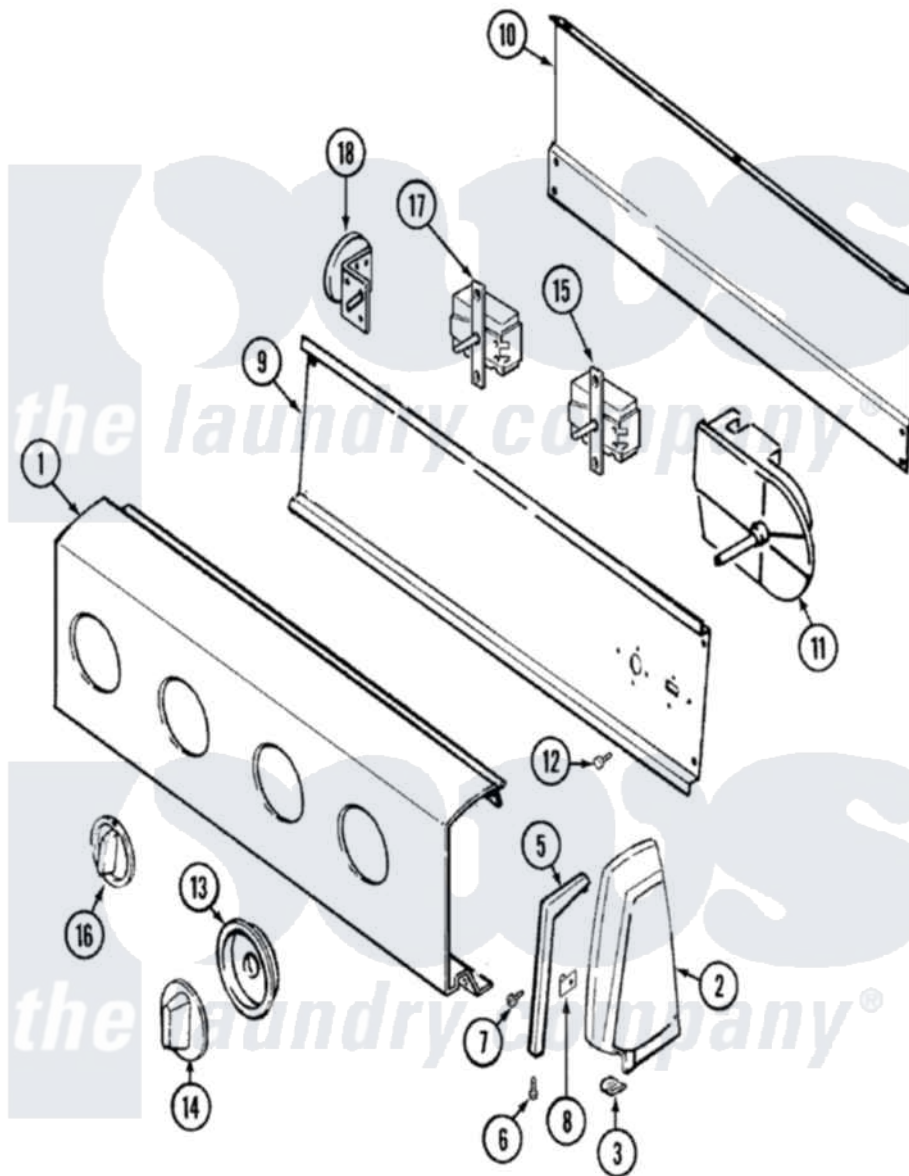

Hoover HWA2000A 02 - CONTROL PANEL

Hoover [Residential Hoover HWA2000A Washer Parts](#) Parts Diagram 02 - CONTROL PANEL
 Click on the part number to view part

Item	Original Part Number	Replaced By	Status	Part Description
1	25-7793			Screw
"	25-7702			Speedclip, End Cap To Control Panel
"	35-3727		Not Available	CONTROL PANEL
2	35-2488	21001452		Cap- End
"	35-2487	21001451		Cap- End
3	34-9487		Not Available	PLATE, REINFORCEMENT
"	25-7851			Speedclip, End Cap To Top
"	25-7697	25-2219		Screw
4	25-7435	33002917		Screw, No.10-16
"	25-7852			Speedclip, Rr Shld To End Cap
5	53-0277		Not Available	TRIM, END CAP (RT)
"	53-0278		Not Available	TRIM, END CAP (LT)
6	25-7760			Screw
7	25-3092	90767		Screw, 8A X 3/8 HeX Washer Head Tapping

8	25-7702		Speedclip, End Cap To Control Panel
9	35-3190	Not Available	SHIELD, CONTROL
10	25-3457		Screw, Sems
"	25-3092	90767	Screw, 8A X 3/8 HeX Washer Head Tapping
"	35-2688	21001460	Shield, Rear
"	25-7853	25-7933	Ring, Retaining
11	35-3198		Timer
12	25-0205	216412	Screw, Bracket To Timer
13	35-2255	21001497	Skirt Ri
14	35-2486	12500058	Knob Ski
15	35-0119		Rotary Switch
"	25-3092	90767	Screw, 8A X 3/8 HeX Washer Head Tapping
16	35-2185	21001283	Knob, Selector----Piq
17	35-0162	Not Available	ROTARY SWITCH
"	25-3092	90767	Screw, 8A X 3/8 HeX Washer Head Tapping
18	25-3092	90767	Screw, 8A X 3/8 HeX Washer Head Tapping
"	35-3283	21001554	Switch, Water Level
19	35-3196		Switch, Paddle 2 Pos.
20	33-8304-2	Not Available	MANUAL, USE & CARE
"	35-3738	Not Available	MANUAL, USE & CARE