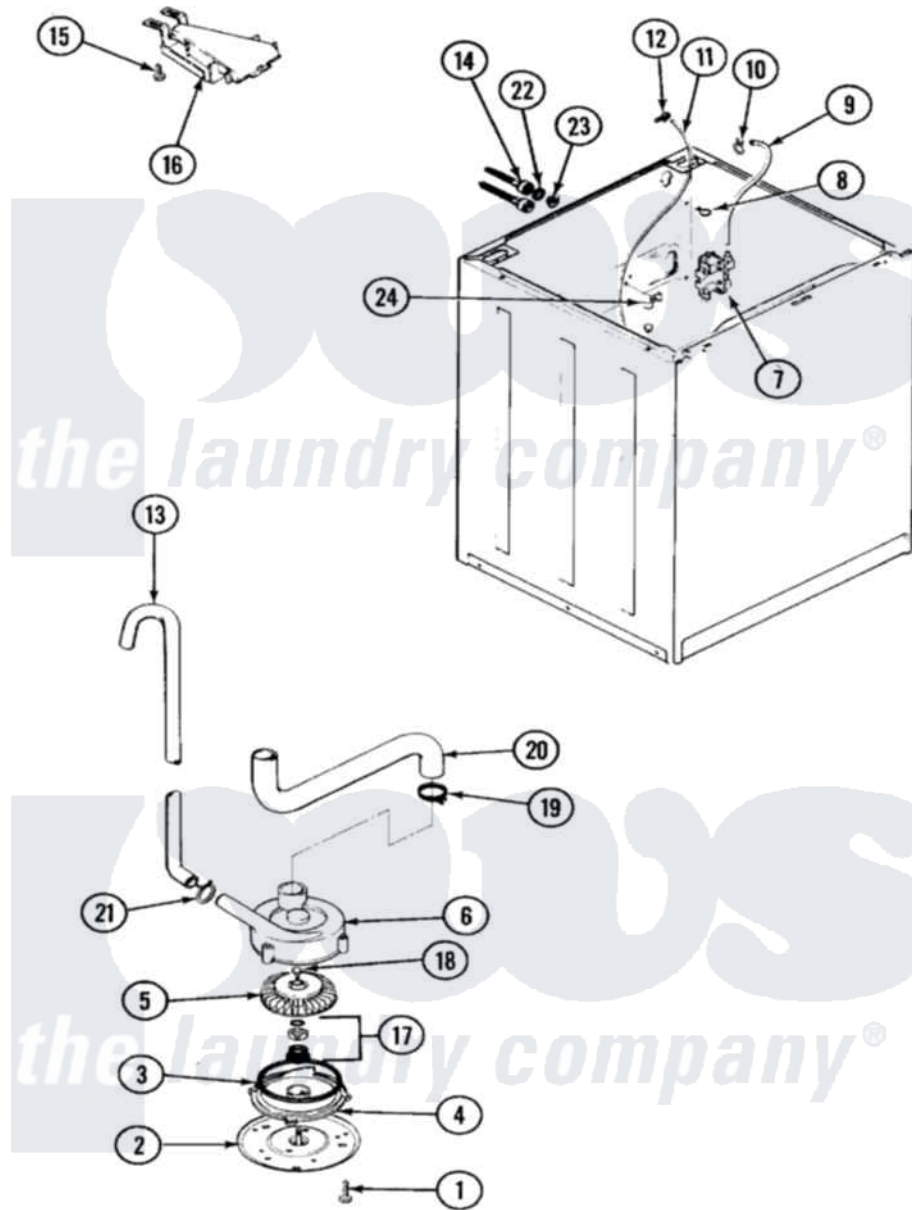

Hoover HWA2000A 03 - MOTOR & PUMP

Hoover [Residential Hoover HWA2000A Washer Parts](#) Parts Diagram 03 - MOTOR & PUMP
 Click on the part number to view part

Item	Original Part Number	Replaced By	Status	Part Description
1	25-7405	3196164		Screw
2	33-6035		Not Available	PLATE & PULLEY ASSY.
3	33-6032			Gasket
4	35-2058			Base, Pump
5	35-2057	35-6465		Pump Assem
6	35-2099	35-6465		Pump Assem
"	35-2056		Not Available	HOUSING, PUMP
7	35-2344			Restrictor, Flow
"	35-2375			Valve, Water Mixing-230V
"	25-7220			Clip, Cabinet Top
8	25-7867	596669		Clamp, Manifold
9	35-2378	12002749		Hose, Flume Kit
10	25-7867	596669		Clamp, Manifold
11	35-2322	21001748		Hose, Pressure Switch
"	35-2261		Not Available	PAD, PRESSURE SWITCH HOSE
12	25-7796	596669		Clamp, Manifold

13	33-9537	22003814	Retainer, Drain Hose
"	35-3539	21001872	Hose, Drain
14	33-7046	89503	Hose-Inlet
"	35-0873	76313	Hosefill
15	25-3092	90767	Screw, 8A X 3/8 HeX Washer Head Tapping
16	35-2051	21001760	Flume Assembly / Water Diverter
17	35-0707		Seal, Seat And "O" Ring
18	25-7894	W10001180	Screw
19	25-6068	285655	Clamp, Hose
20	35-3584	21001915	Hose, Tub To Pump
21	25-7080	285655	Clamp, Hose
22	25-7048		Washer
23	33-7313	33-4264N	Strainer And Washer Kit
24	33-6099		Clamp