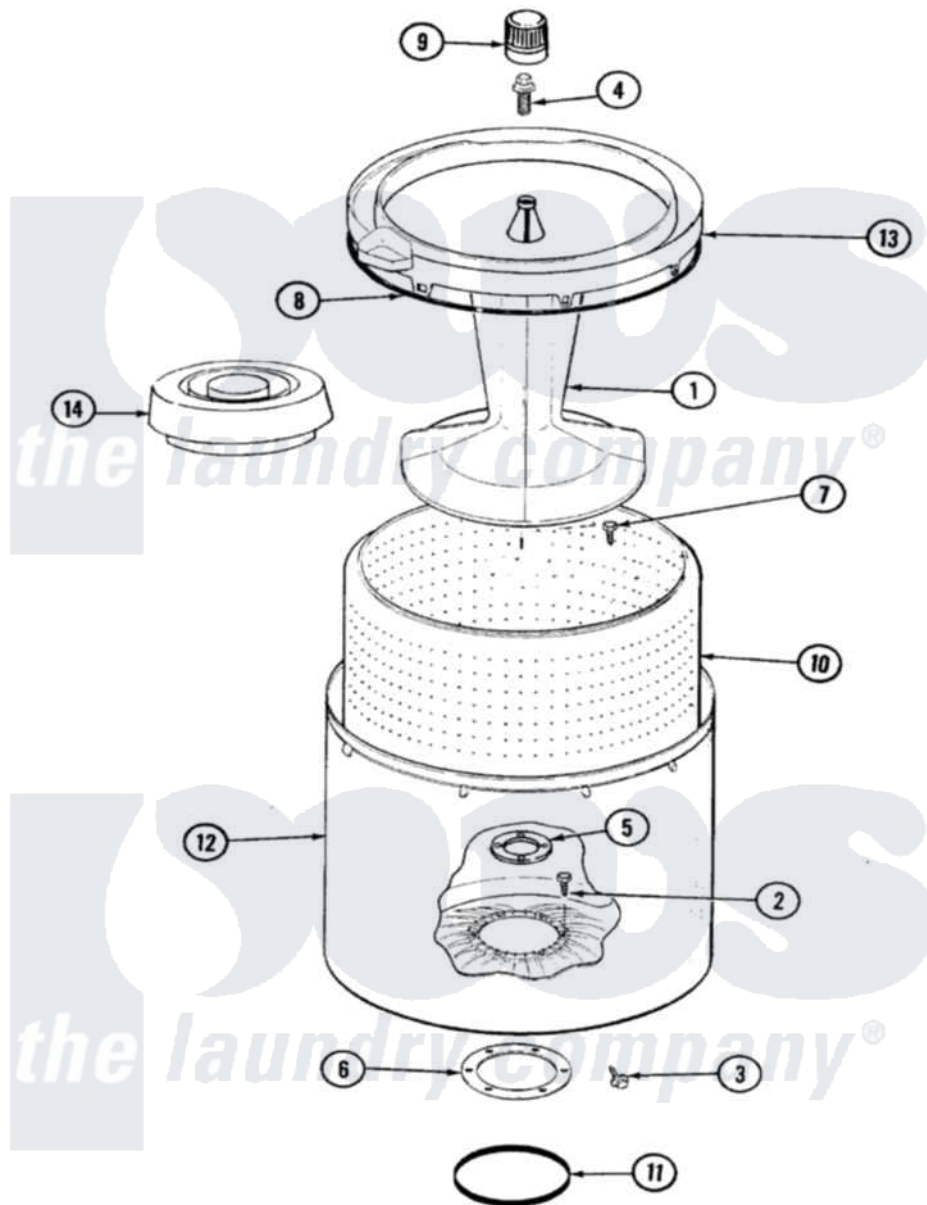

Hoover HWA2000AA 05 - TUB

Hoover [Residential Hoover HWA2000AA Washer Parts](#) Parts Diagram 05 - TUB
 Click on the part number to view part

Item	Original Part Number	Replaced By	Status	Part Description
1	35-3580			Agitator
2	25-7947	21001063		Screw, Shoulder
3	25-7953	22002933		Screw
4	25-7948	W10309247		Screw
5	35-3685			Gasket, Basket To Centerpost
6	35-3686			Gasket, Tub To Housing
7	25-7965	3400504		Screw
8	35-2328			Seal, Tub Top
9	35-2733			Cap, Agitator
10	35-3687		Not Available	BASKET, SPIN
11	35-2978			Seal, Tub/Housing
12	35-3700			Tub Assembly
13	35-3578		Not Available	TOP, TUB
"	35-2262		Not Available	SHIELD, TUB TOP
14	35-2550			Dispenser, Rinse