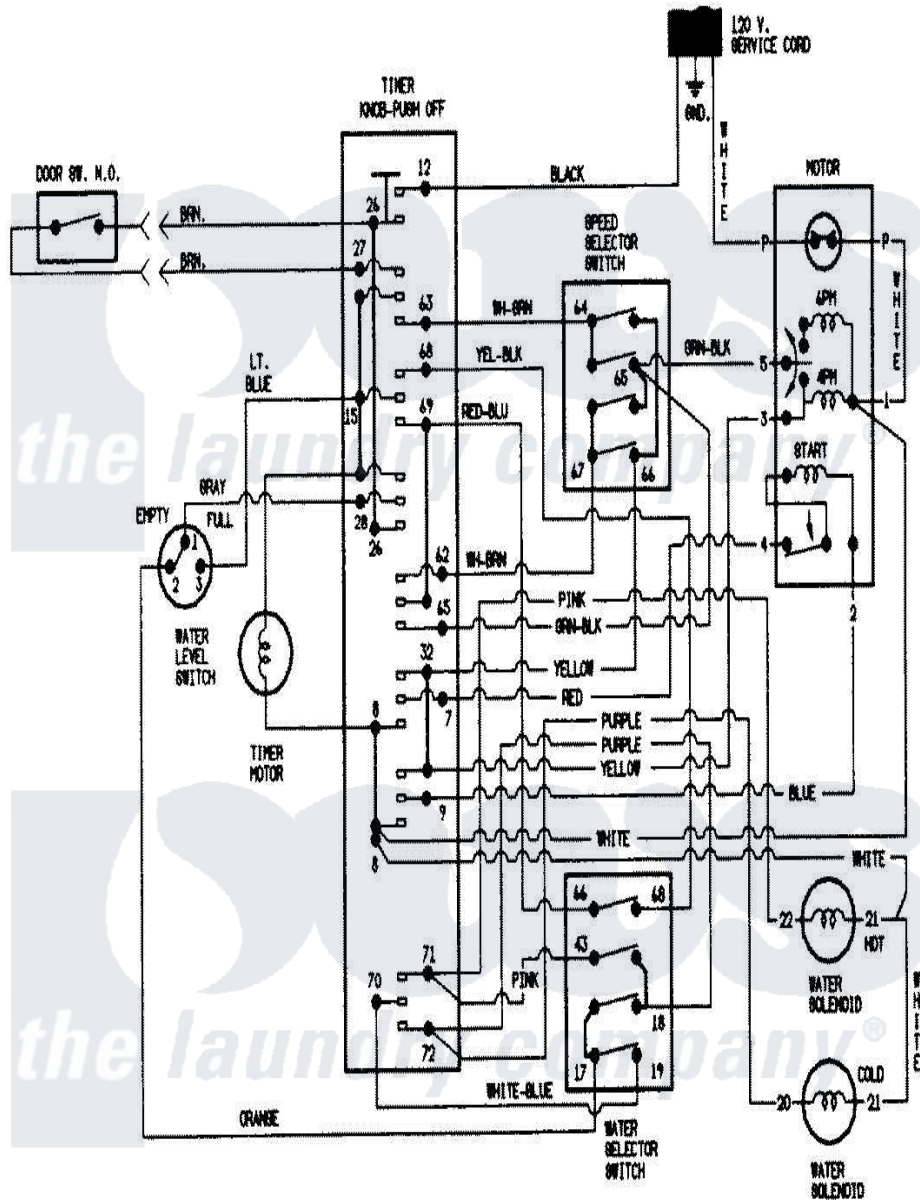

Hoover HWA2000AA 06 - WIRING INFORMATION

Hoover Residential Hoover HWA2000AA Washer Parts Parts Diagram 06 - WIRING INFORMATION
 Click on the part number to view part

Item	Original Part Number	Replaced By	Status	Part Description
NI	15001246		Not Available	WIRING INFORMATION