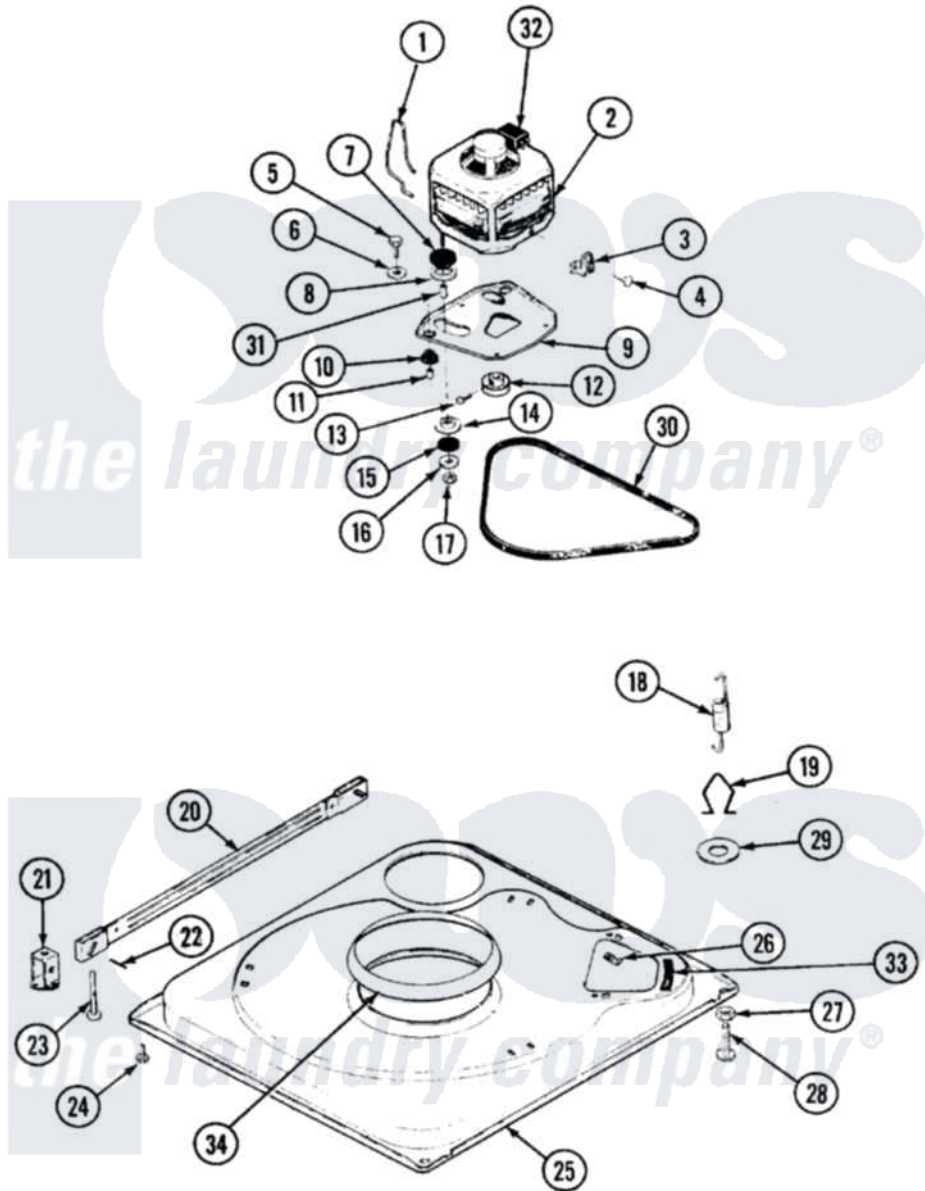

Hoover HWA2000AW 01 - BASE

Hoover [Residential Hoover HWA2000AW Washer Parts](#) Parts Diagram 01 - BASE
 Click on the part number to view part

Item	Original Part Number	Replaced By	Status	Part Description
1	21001110	22004376		Spring, Motor Pivot
"	21001110	22004376		Spring, Motor Pivot
"	35-0235			Spring, Motor Pivot
"	35-0235			Spring, Motor Pivot
2	LA-2002		Not Available	MOTOR KIT
"	21001112		Not Available	MOTOR & PULLEY/PLATE ASSY.
"	21001170			Motor And Pulley/Plate Assembly
"	LA-2002		Not Available	MOTOR KIT
3	33-9945			Slide, Foot
"	21001109	21001486		Foot Slide, Isolator
"	21001109	21001486		Foot Slide, Isolator
"	33-9945			Slide, Foot
4	W10124350		Not Available	NOT REQUIRED PART OR SEE NOTE
"	25-7418	33001178		Back, Tumbler