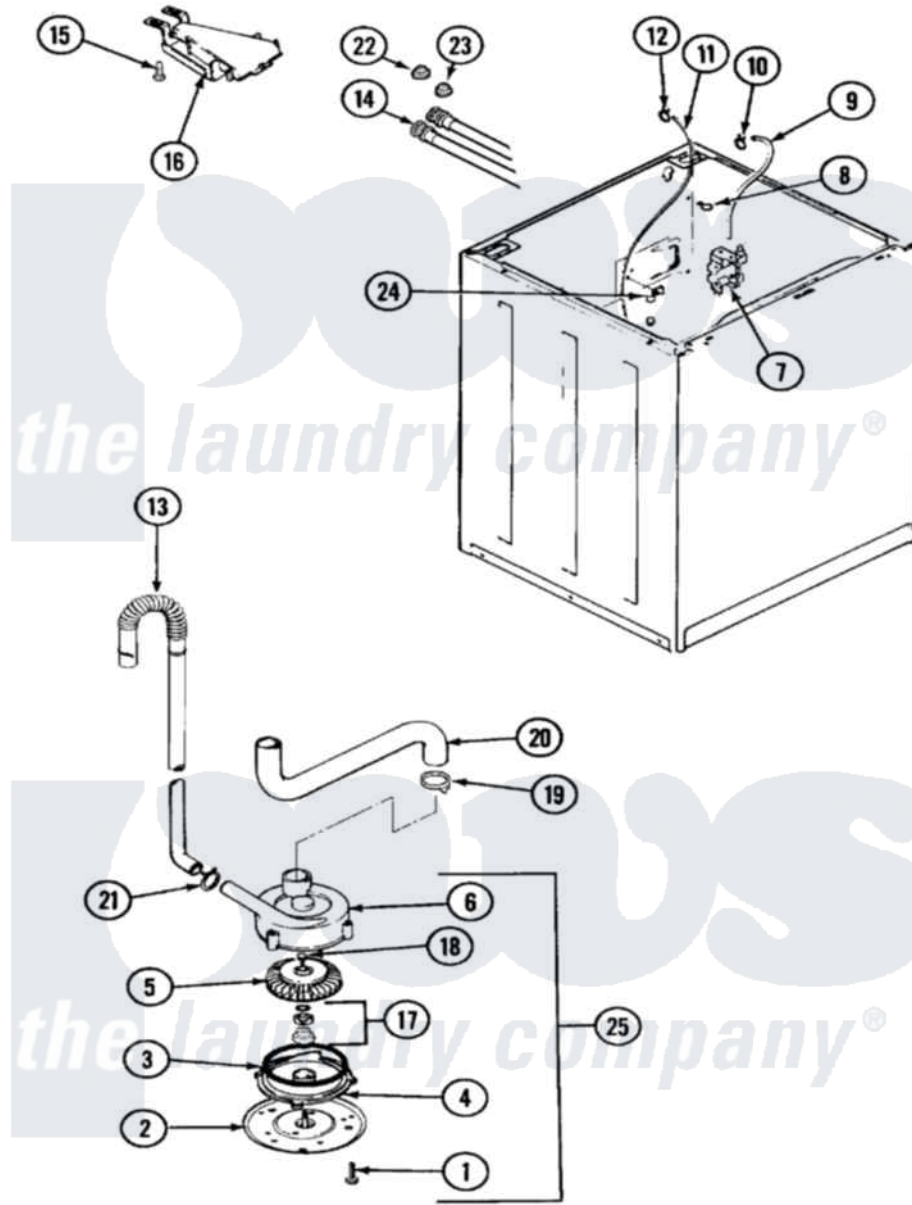

Hoover HWA2000AW 03 - MOTOR & PUMP

Hoover [Residential Hoover HWA2000AW Washer Parts](#) Parts Diagram 03 - MOTOR & PUMP
 Click on the part number to view part

Item	Original Part Number	Replaced By	Status	Part Description
1	25-7759	3196164		Screw
2	33-6035		Not Available	PLATE & PULLEY ASSY.
3	33-6032			Gasket
4	35-2058			Base, Pump
5	35-2057	35-6465		Pump Assem
6	35-2056		Not Available	HOUSING, PUMP
7	35-2374	35-2374N		Valve, Water
"	25-7220			Clip, Cabinet Top
8	25-7867	596669		Clamp, Manifold
9	35-3623	12002749		Hose, Flume Kit
10	25-7867	596669		Clamp, Manifold
11	35-2322	21001748		Hose, Pressure Switch
"	35-2261		Not Available	PAD, PRESSURE SWITCH HOSE
12	33-6099			Clamp
13	33-9537	22003814		Retainer, Drain Hose
"	35-3539	21001872		Hose, Drain

14	33-7891	89503	Hose-Inlet
"	35-0874	76313	Hosefill
15	25-3092	90767	Screw, 8A X 3/8 HeX Washer Head Tapping
16	35-2051	21001760	Flume Assembly / Water Diverter
17	35-0707		Seal, Seat And "O" Ring
18	25-7894	W10001180	Screw
19	25-6068	285655	Clamp, Hose
20	35-3584	21001915	Hose, Tub To Pump
21	25-7080	285655	Clamp, Hose
22	25-7048		Washer
23	33-7313	33-4264N	Strainer And Washer Kit
24	25-7796	596669	Clamp, Manifold
25	35-2099	35-6465	Pump Assem
"	35-2344		Restrictor, Flow