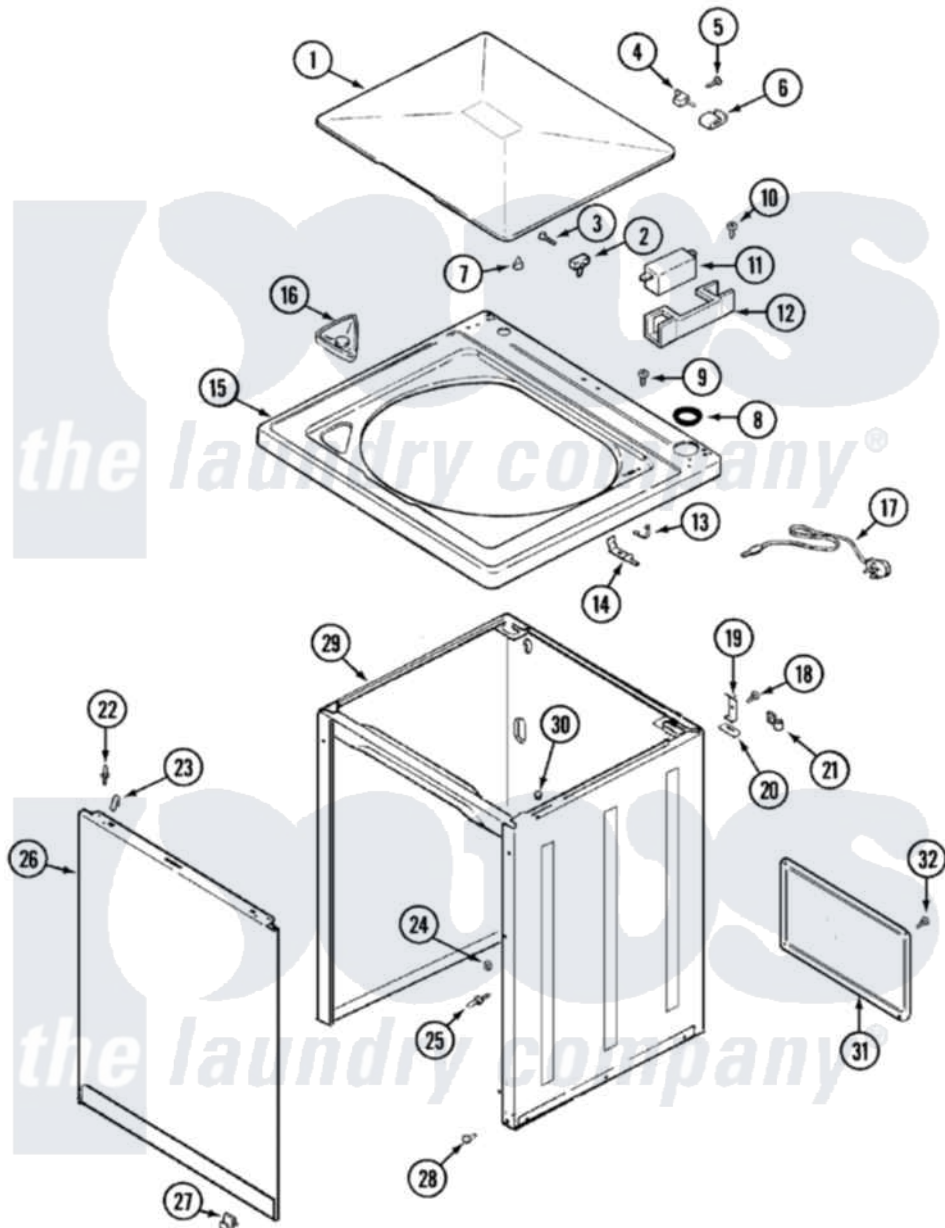

# Hoover HWA2000AW 04 - TOP

Hoover [Residential Hoover HWA2000AW Washer Parts](#) Parts Diagram 04 - TOP  
 Click on the part number to view part

Item	Original Part Number	Replaced By	Status	Part Description
1	<a href="#">35-2026</a>			Lid
2	<a href="#">25-7436</a>			Nylite Washer
"	<a href="#">43-0057</a>			Actuator, Door Switch
3	<a href="#">25-7438</a>			Screw
4	<a href="#">35-2045</a>			Pin, Hinge
5	<a href="#">25-7893</a>			Screw
6	<a href="#">35-2044</a>			Hinge, Lid
7	<a href="#">35-0581</a>			Bumper, Door
8	<a href="#">35-2063</a>			Bushing, Insulator
9	25-7463	<a href="#">7101P012-60</a>		Screw
10	25-7437	<a href="#">40040701</a>		Screw, Tapping No.6b-20
"	21001136	<a href="#">3400872</a>		Screw, 8-18 X 3/8
11	21001137	<a href="#">12001187</a>		Kit, Lid Switch Assembly
"	35-2904		Not Available	PAD, LID SWITCH
"	21001148	<a href="#">12001187</a>		Kit, Lid Switch Assembly
"	35-3382	<a href="#">12001187</a>		Kit, Lid Switch Assembly