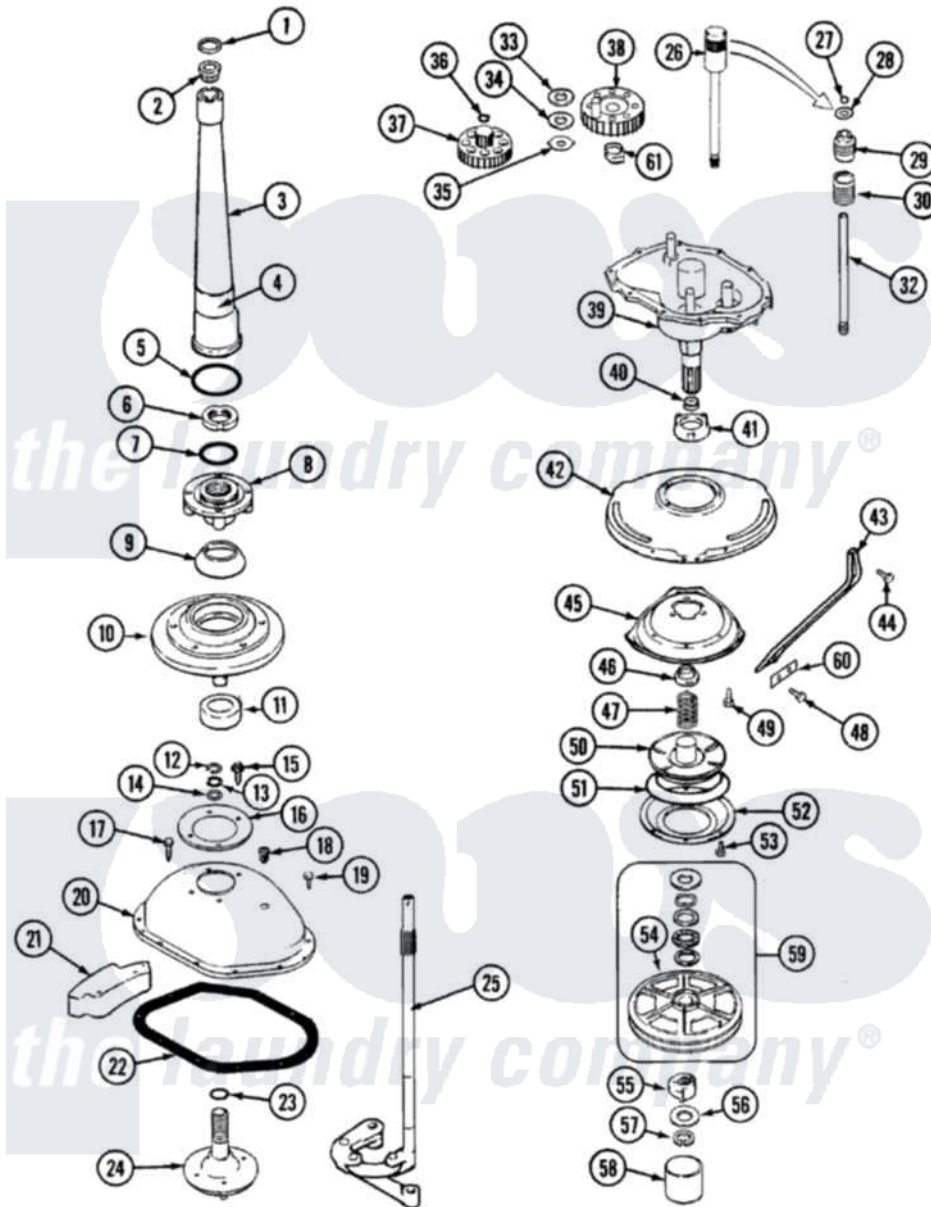

# Hoover HWA2000AW 05 - TRANSMISSION

Hoover [Residential Hoover HWA2000AW Washer Parts](#) Parts Diagram 05 - TRANSMISSION  
 Click on the part number to view part

Item	Original Part Number	Replaced By	Status	Part Description
1	<a href="#">25-7941</a>			"O" Ring, Agr Drive Shaft
2	35-2835	<a href="#">21001066</a>		Bearing, Centerpost
3	35-2792	<a href="#">21001401</a>		Center Pos
4	35-3214	<a href="#">33-6790</a>		Bearing, Agitator
"	35-2983		Not Available	CENTERPOST ASSY.
5	<a href="#">35-2906</a>			Seal, Centerpost Bottom
6	<a href="#">35-2791</a>			Nut, Spin Tube
7	<a href="#">25-7938</a>			"O" Ring, Basket Drive Hub
8	35-3647	<a href="#">W10219156</a>		Tub Seal
9	<a href="#">35-2974</a>			Tub Seal/Hub Assembly
10	35-2716	<a href="#">12001561</a>		Bearing And Seal Housing Assembly
11	35-2972	<a href="#">12001561</a>		Bearing And Seal Housing Assembly
"	<a href="#">35-2205</a>			Bearing, Spin
12	25-7949		Not Available	RING, RETAINING (AG. SHAFT)