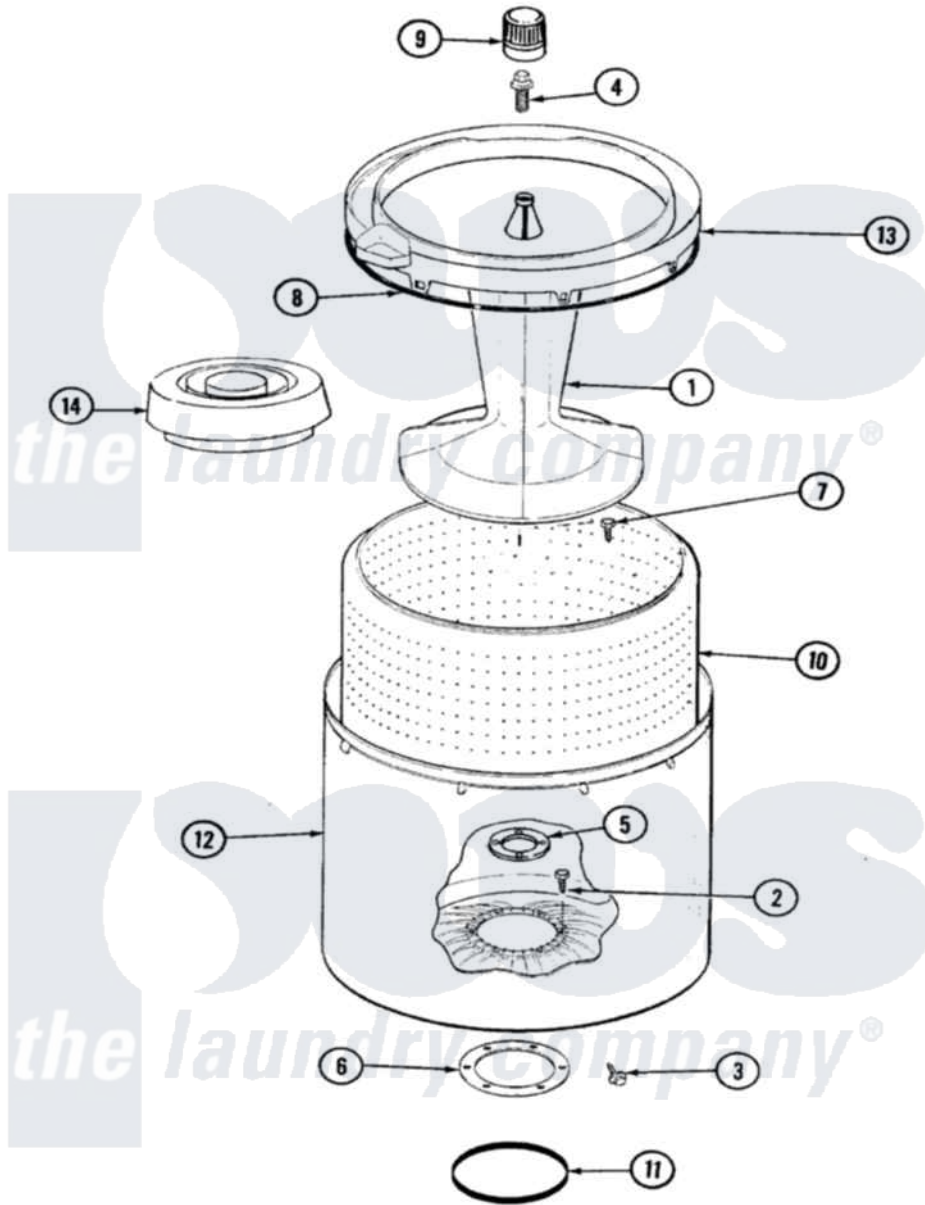

Hoover HWA2000AW 06 - TUB

Hoover [Residential Hoover HWA2000AW Washer Parts](#) Parts Diagram 06 - TUB
 Click on the part number to view part

Item	Original Part Number	Replaced By	Status	Part Description
1	35-3580			Agitator
2	25-7947	21001063		Screw, Shoulder
3	25-7953	22002933		Screw
4	25-7948	W10309247		Screw
5	35-3685			Gasket, Basket To Centerpost
6	35-3686			Gasket, Tub To Housing
7	25-7965	3400504		Screw
8	35-2328			Seal, Tub Top
9	35-2733			Cap, Agitator
10	35-3687		Not Available	BASKET, SPIN
11	35-2978			Seal, Tub/Housing
12	35-3700			Tub Assembly
13	35-3578		Not Available	TOP, TUB
"	35-2262		Not Available	SHIELD, TUB TOP
14	35-2550			Dispenser, Rinse