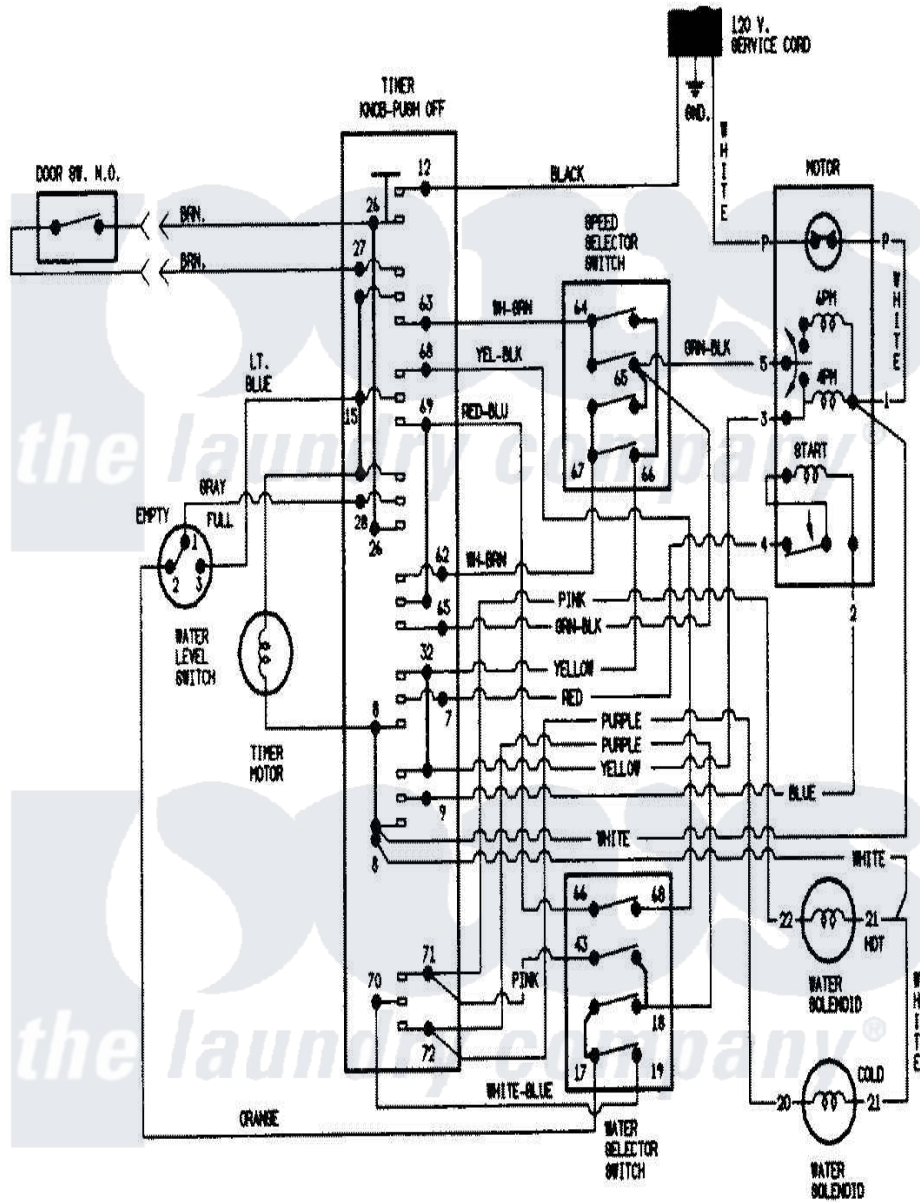

# Hoover HWA2000AW 07 - WIRING INFORMATION

Hoover Residential Hoover HWA2000AW Washer Parts Diagram 07 - WIRING INFORMATION  
 Click on the part number to view part

Item	Original Part Number	Replaced By	Status	Part Description
NI	15001246		Not Available	WIRING INFORMATION