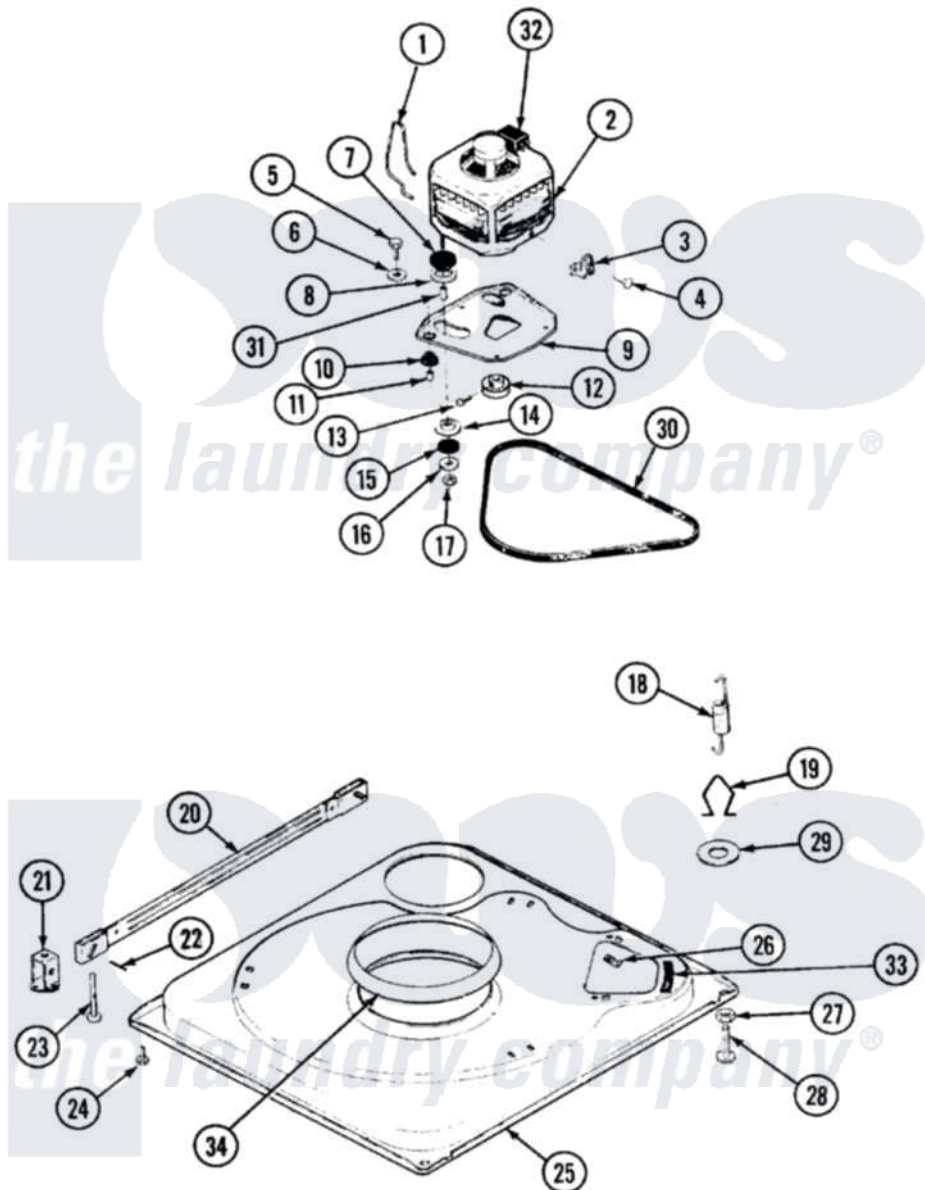

# Hoover HWA2000GA 01 - BASE

Hoover [Residential Hoover HWA2000GA Washer Parts](#) Parts Diagram 01 - BASE  
 Click on the part number to view part

Item	Original Part Number	Replaced By	Status	Part Description
1	<a href="#">35-0235</a>			Spring, Motor Pivot
"	21001110	<a href="#">22004376</a>		Spring, Motor Pivot
2	21001231	<a href="#">LA-2003</a>		Motor Replacement Kit
"	35-3649	<a href="#">LA-2003</a>		Motor Replacement Kit
3	21001109	<a href="#">21001486</a>		Foot Slide, Isolator
"	<a href="#">33-9945</a>			Slide, Foot
4	W10124350		Not Available	NOT REQUIRED PART OR SEE NOTE
"	25-7418	<a href="#">33001178</a>		Back, Tumbler
5	25-7833	<a href="#">21001977</a>		Screw
6	<a href="#">25-7834</a>			Washer, Motor/Base Screw
7	<a href="#">33-9946</a>			Isolator, Motor
8	<a href="#">35-3570</a>			Washer, Motor Pivot
9	35-2810	<a href="#">21001783</a>		Plate And Screw Assembly
"	21001111	<a href="#">21001783</a>		Plate And Screw Assembly
10	<a href="#">35-3646</a>			Isolator, Motor Plate
"	<a href="#">35-3646</a>			Isolator, Motor Plate