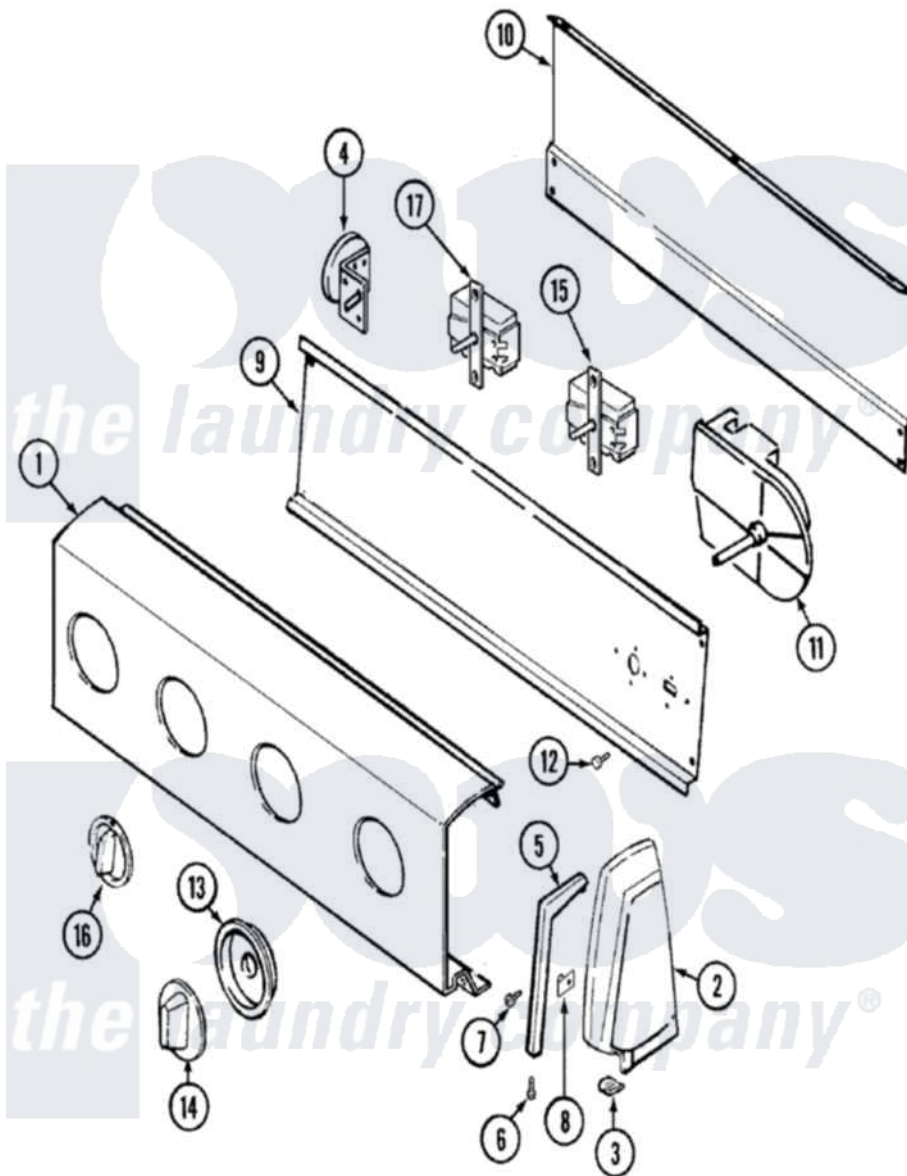

# Hoover HWA2000GA 02 - CONTROL PANEL

Hoover [Residential Hoover HWA2000GA Washer Parts](#) Parts Diagram 02 - CONTROL PANEL  
 Click on the part number to view part

Item	Original Part Number	Replaced By	Status	Part Description
1	25-7496	<a href="#">25-7760</a>		Screw
"	<a href="#">25-7702</a>			Speedclip, End Cap To Control Panel
"	21001020		Not Available	PANEL, CONTROL
2	35-2488	<a href="#">21001452</a>		Cap- End
"	35-2487	<a href="#">21001451</a>		Cap- End
3	<a href="#">25-7851</a>			Speedclip, End Cap To Top
"	25-7697	<a href="#">25-2219</a>		Screw
"	34-9487		Not Available	PLATE, REINFORCEMENT
4	25-7435	<a href="#">33002917</a>		Screw, No.10-16
"	35-3691	<a href="#">21001554</a>		Switch, Water Level
5	53-0278		Not Available	TRIM, END CAP (LT)
"	53-0277		Not Available	TRIM, END CAP (RT)
6	<a href="#">25-7760</a>			Screw
7	25-3092	<a href="#">90767</a>		Screw, 8A X 3/8 HeX Washer Head Tapping
8	<a href="#">25-7702</a>			Speedclip, End Cap To Control

0	<a href="#">25-1192</a>		Panel
9	<a href="#">53-1676</a>		Shield, Control
"	31001128	Not Available	SHIELD, CONTROL
"	53-2504	<a href="#">31001193</a>	Pad, Shield
"	25-3092	<a href="#">90767</a>	Screw, 8A X 3/8 HeX Washer Head Tapping
10	25-3092	<a href="#">90767</a>	Screw, 8A X 3/8 HeX Washer Head Tapping
"	<a href="#">25-3457</a>		Screw, Sems
"	35-2688	<a href="#">21001460</a>	Shield, Rear
11	<a href="#">35-4131</a>		Timer
12	25-0205	<a href="#">216412</a>	Screw, Bracket To Timer
13	35-2255	<a href="#">21001497</a>	Skirt Ri
14	35-2486	<a href="#">12500058</a>	Knob Ski
15	35-0162	Not Available	ROTARY SWITCH
"	21001227	<a href="#">21001673</a>	Switch, Speed 4 Pos Rotary
16	35-2185	<a href="#">21001283</a>	Knob, Selector---Piq
17	35-4010	Not Available	SWITCH, ROTARY
"	21001224	<a href="#">21001676</a>	Switch, Water Temperature
"	25-3092	<a href="#">90767</a>	Screw, 8A X 3/8 HeX Washer Head Tapping
18	21001041	Not Available	MANUAL, USE & CARE
"	21001033	Not Available	MANUAL, USE & CARE