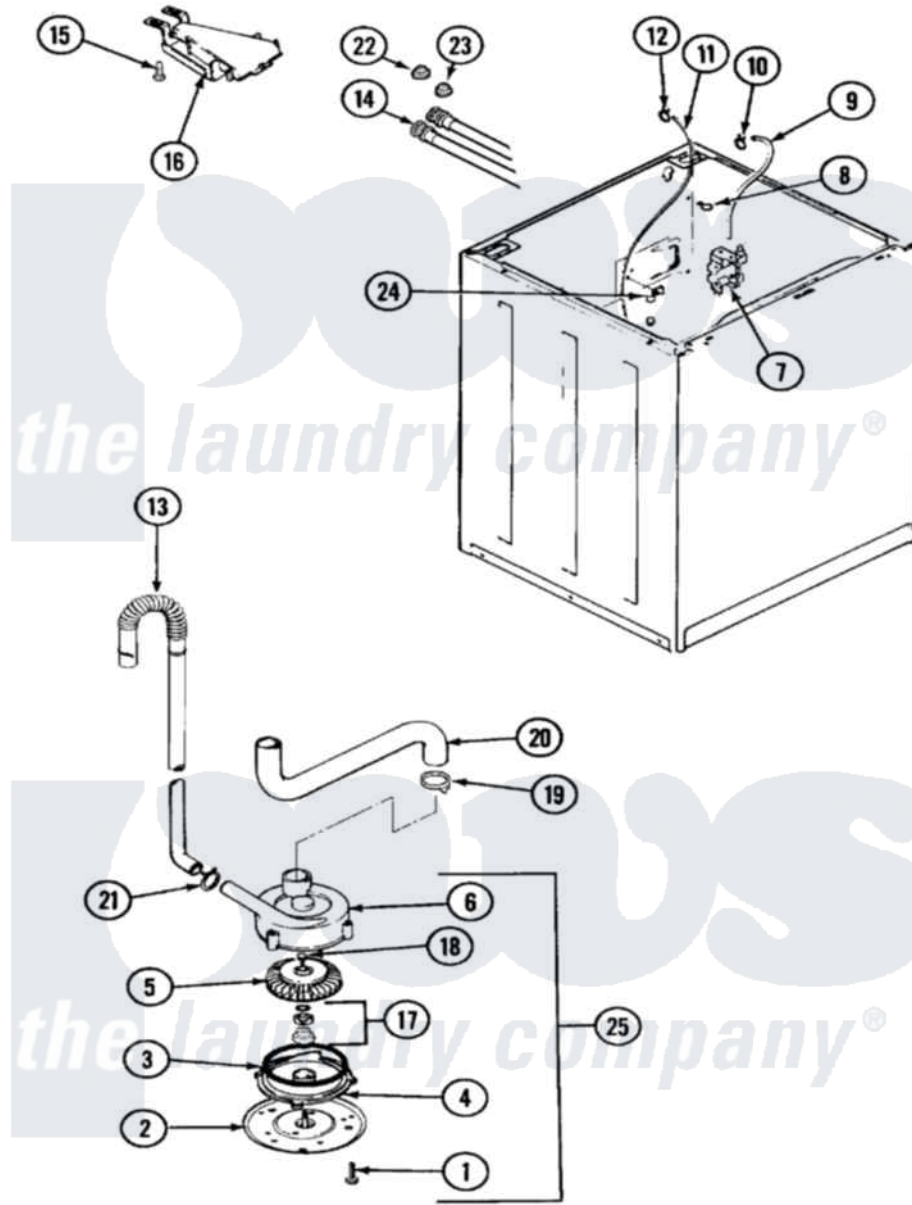

Hoover HWA2000GA 03 - MOTOR & PUMP

Hoover [Residential Hoover HWA2000GA Washer Parts](#) Parts Diagram 03 - MOTOR & PUMP
 Click on the part number to view part

Item	Original Part Number	Replaced By	Status	Part Description
1	25-7405	3196164		Screw
2	33-6035		Not Available	PLATE & PULLEY ASSY.
3	33-6032			Gasket
4	35-2058			Base, Pump
5	35-2057	35-6465		Pump Assem
6	35-2056		Not Available	HOUSING, PUMP
7	35-2375			Valve, Water Mixing-230V
"	25-7220			Clip, Cabinet Top
8	25-7867	596669		Clamp, Manifold
9	35-3623	12002749		Hose, Flume Kit
10	25-7867	596669		Clamp, Manifold
11	35-2322	21001748		Hose, Pressure Switch
"	35-2261		Not Available	PAD, PRESSURE SWITCH HOSE
12	33-6099			Clamp
13	33-9537	22003814		Retainer, Drain Hose
"	35-3539	21001872		Hose, Drain

14	35-3400		Inlet Hose Assembly
"	35-3401		Inlet Hose Assembly
15	25-3092	90767	Screw, 8A X 3/8 HeX Washer Head Tapping
16	35-2051	21001760	Flume Assembly / Water Diverter
17	35-0707		Seal, Seat And "O" Ring
18	25-7894	W10001180	Screw
19	25-6068	285655	Clamp, Hose
20	35-3584	21001915	Hose, Tub To Pump
21	25-7080	285655	Clamp, Hose
22	25-7048		Washer
23	33-7313	33-4264N	Strainer And Washer Kit
24	25-7796	596669	Clamp, Manifold
25	35-2099	35-6465	Pump Assem
"	35-2344		Restrictor, Flow