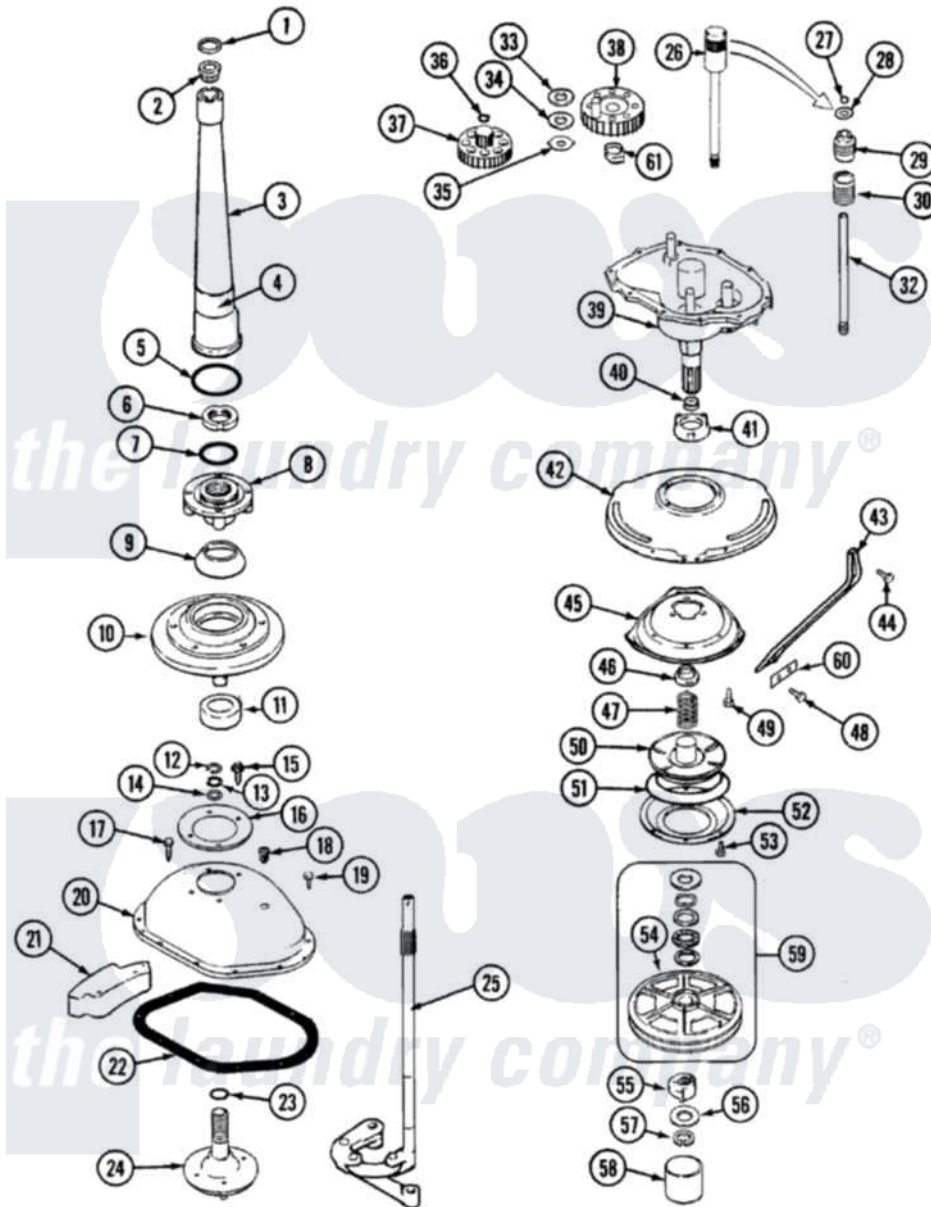

Hoover HWA2000GA 04 - TRANSMISSION

Hoover [Residential Hoover HWA2000GA Washer Parts](#) Parts Diagram 04 - TRANSMISSION
 Click on the part number to view part

Item	Original Part Number	Replaced By	Status	Part Description
1	25-7941			"O" Ring, Agr Drive Shaft
2	35-2835	21001066		Bearing, Centerpost
3	35-2792	21001401		Center Pos
4	35-2983		Not Available	CENTERPOST ASSY.
"	35-3214	33-6790		Bearing, Agitator
5	35-2906			Seal, Centerpost Bottom
6	35-2791			Nut, Spin Tube
7	25-7938			"O" Ring, Basket Drive Hub
8	35-3647	W10219156		Tub Seal
9	35-2974			Tub Seal/Hub Assembly
10	35-2716	12001561		Bearing And Seal Housing Assembly
11	35-2205			Bearing, Spin
"	35-2972	12001561		Bearing And Seal Housing Assembly
12	25-7949		Not Available	RING, RETAINING (AG. SHAFT)