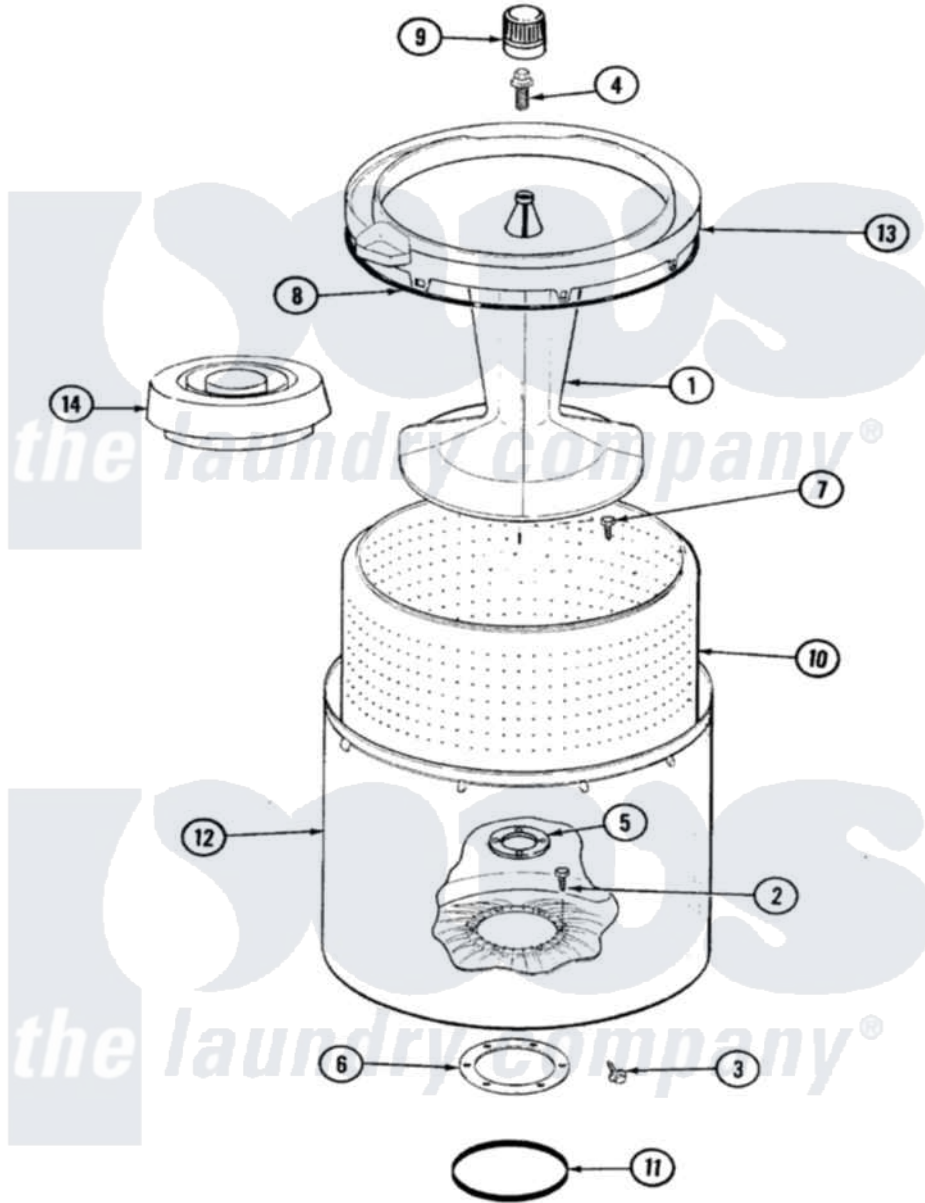

Hoover HWA2000GA 05 - TUB

Hoover [Residential Hoover HWA2000GA Washer Parts](#) Parts Diagram 05 - TUB
 Click on the part number to view part

Item	Original Part Number	Replaced By	Status	Part Description
1	35-3580			Agitator
2	25-7947	21001063		Screw, Shoulder
3	25-7953	22002933		Screw
4	25-7948	W10309247		Screw
5	35-3685			Gasket, Basket To Centerpost
6	35-3686			Gasket, Tub To Housing
7	25-7965	3400504		Screw
8	35-2328			Seal, Tub Top
9	35-2733			Cap, Agitator
10	35-3687		Not Available	BASKET, SPIN
11	35-2978			Seal, Tub/Housing
12	35-3700			Tub Assembly
13	35-3578		Not Available	TOP, TUB
"	35-2262		Not Available	SHIELD, TUB TOP
14	35-2550			Dispenser, Rinse