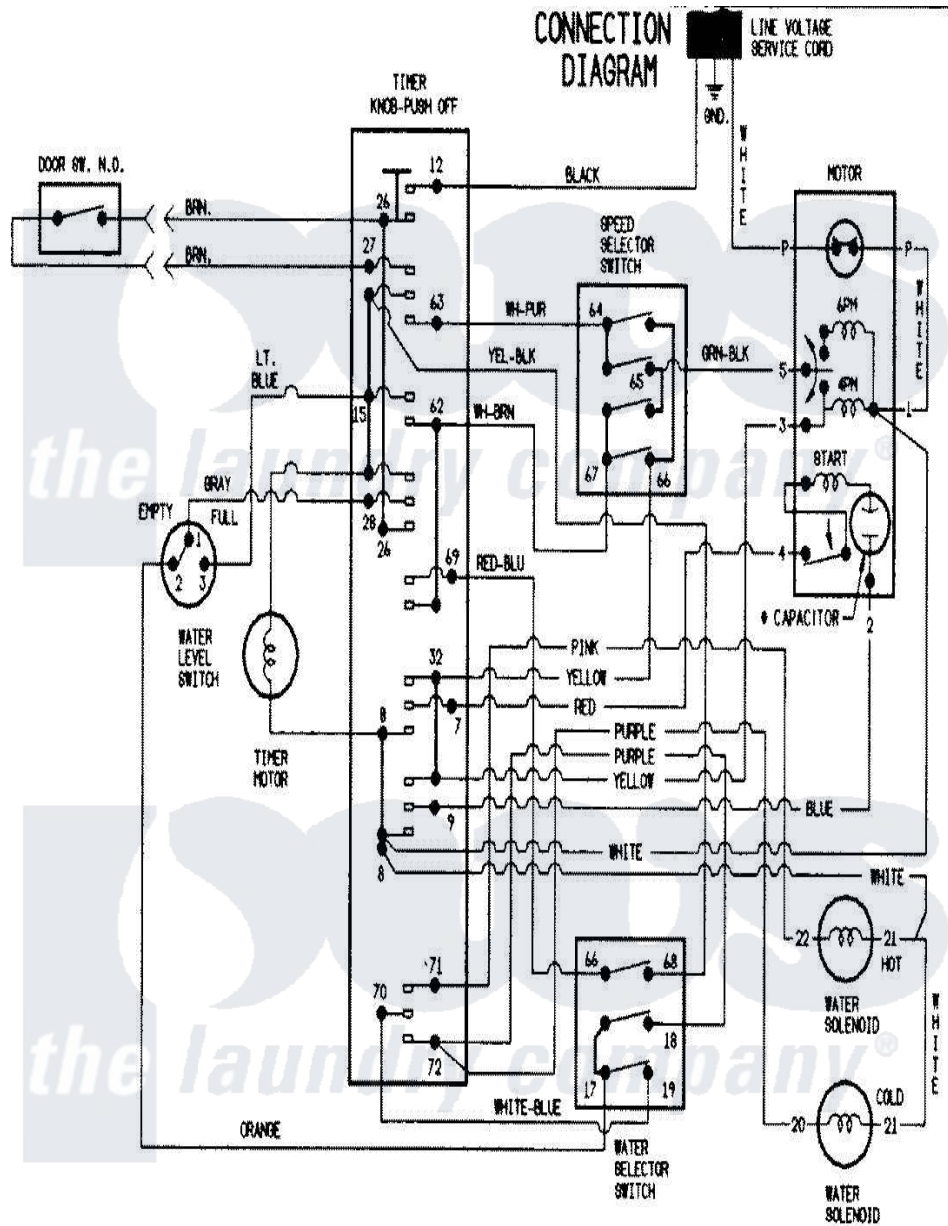

# Hoover HWA2000GA 06 - WIRING INFORMATION

Hoover Residential Hoover HWA2000GA Washer Parts Parts Diagram 06 - WIRING INFORMATION  
 Click on the part number to view part

Item	Original Part Number	Replaced By	Status	Part Description
NI	15001245		Not Available	WIRING INFORMATION