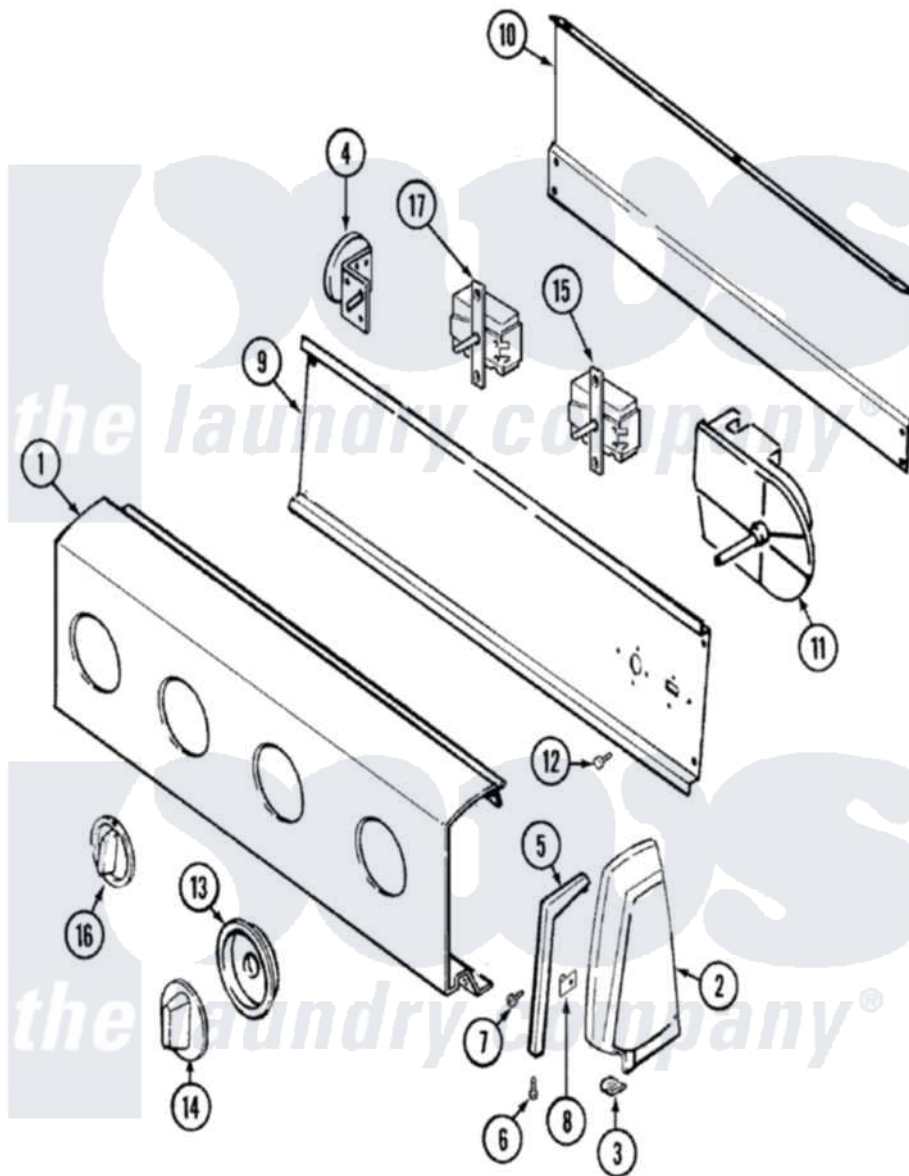

# Hoover HWA2000GW 02 - CONTROL PANEL

Hoover [Residential Hoover HWA2000GW Washer Parts](#) Parts Diagram 02 - CONTROL PANEL  
 Click on the part number to view part

Item	Original Part Number	Replaced By	Status	Part Description
1	25-7496	<a href="#">25-7760</a>		Screw
"	<a href="#">25-7702</a>			Speedclip, End Cap To Control Panel
"	21001020		Not Available	PANEL, CONTROL
2	35-2488	<a href="#">21001452</a>		Cap- End
"	35-2487	<a href="#">21001451</a>		Cap- End
3	<a href="#">25-7851</a>			Speedclip, End Cap To Top
"	25-7697	<a href="#">25-2219</a>		Screw
"	34-9487		Not Available	PLATE, REINFORCEMENT
4	25-7435	<a href="#">33002917</a>		Screw, No.10-16
"	35-3691	<a href="#">21001554</a>		Switch, Water Level
5	53-0278		Not Available	TRIM, END CAP (LT)
"	53-0277		Not Available	TRIM, END CAP (RT)
6	<a href="#">25-7760</a>			Screw
7	25-3092	<a href="#">90767</a>		Screw, 8A X 3/8 HeX Washer Head Tapping
8	<a href="#">25-7702</a>			Speedclip, End Cap To Control

0	<a href="#">25-1192</a>		Panel
9	<a href="#">53-1676</a>		Shield, Control
"	31001128	Not Available	SHIELD, CONTROL
"	53-2504	<a href="#">31001193</a>	Pad, Shield
"	25-3092	<a href="#">90767</a>	Screw, 8A X 3/8 HeX Washer Head Tapping
10	25-3092	<a href="#">90767</a>	Screw, 8A X 3/8 HeX Washer Head Tapping
"	<a href="#">25-3457</a>		Screw, Sems
"	35-2688	<a href="#">21001460</a>	Shield, Rear
11	<a href="#">35-4131</a>		Timer
12	25-0205	<a href="#">216412</a>	Screw, Bracket To Timer
13	35-2255	<a href="#">21001497</a>	Skirt Ri
14	35-2486	<a href="#">12500058</a>	Knob Ski
15	35-0162	Not Available	ROTARY SWITCH
"	21001227	<a href="#">21001673</a>	Switch, Speed 4 Pos Rotary
16	35-2185	<a href="#">21001283</a>	Knob, Selector---Piq
17	35-4010	Not Available	SWITCH, ROTARY
"	21001224	<a href="#">21001676</a>	Switch, Water Temperature
"	25-3092	<a href="#">90767</a>	Screw, 8A X 3/8 HeX Washer Head Tapping
18	21001041	Not Available	MANUAL, USE & CARE
"	21001033	Not Available	MANUAL, USE & CARE