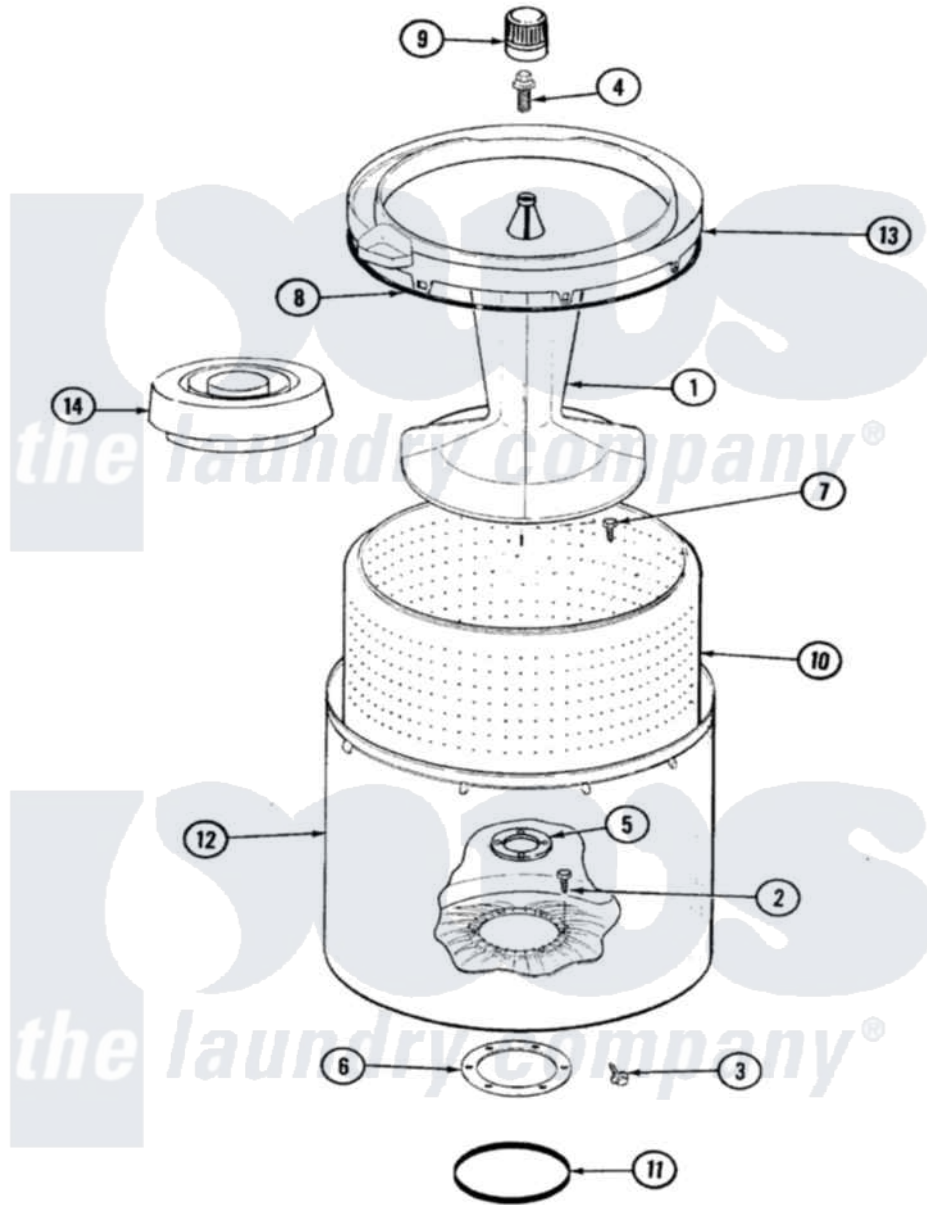

Hoover HWA2000GW 06 - TUB

Hoover [Residential Hoover HWA2000GW Washer Parts](#) Parts Diagram 06 - TUB
 Click on the part number to view part

Item	Original Part Number	Replaced By	Status	Part Description
1	35-3580			Agitator
2	25-7947	21001063		Screw, Shoulder
3	25-7953	22002933		Screw
4	25-7948	W10309247		Screw
5	35-3685			Gasket, Basket To Centerpost
6	35-3686			Gasket, Tub To Housing
7	25-7965	3400504		Screw
8	35-2328			Seal, Tub Top
9	35-2733			Cap, Agitator
10	35-3687		Not Available	BASKET, SPIN
11	35-2978			Seal, Tub/Housing
12	35-3700			Tub Assembly
13	35-3578		Not Available	TOP, TUB
"	35-2262		Not Available	SHIELD, TUB TOP
14	35-2550			Dispenser, Rinse