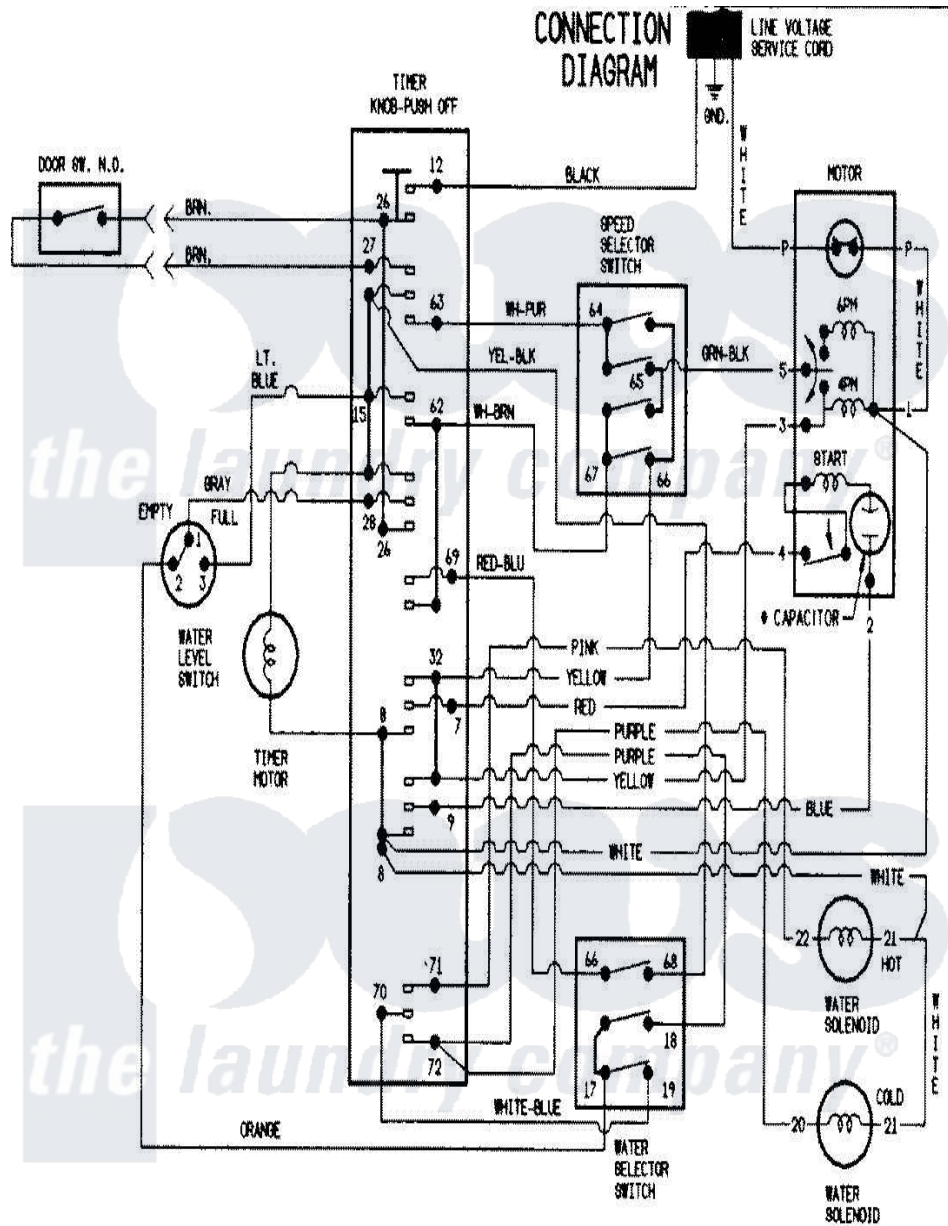

Hoover HWA2000GW 07 - WIRING INFORMATION

Hoover Residential Hoover HWA2000GW Washer Parts Diagram 07 - WIRING INFORMATION
 Click on the part number to view part

Item	Original Part Number	Replaced By	Status	Part Description
NI	15001245		Not Available	WIRING INFORMATION