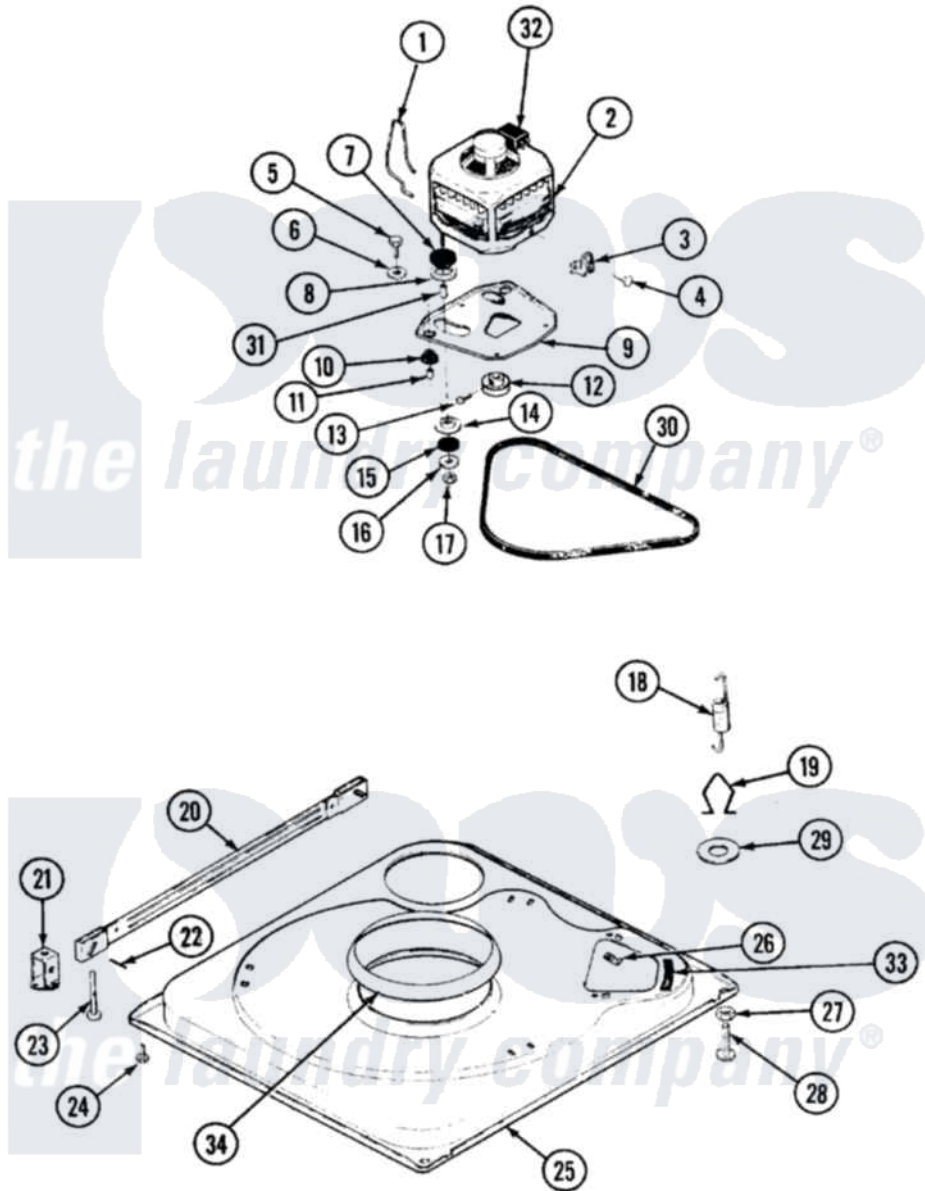

Hoover HWA2000KA 01 - BASE

Hoover [Residential Hoover HWA2000KA Washer Parts](#) Parts Diagram 01 - BASE
 Click on the part number to view part

Item	Original Part Number	Replaced By	Status	Part Description
1	35-0235			Spring, Motor Pivot
"	21001110	22004376		Spring, Motor Pivot
2	21001231	LA-2003		Motor Replacement Kit
"	LA-2003			Motor Replacement Kit
3	33-9945			Slide, Foot
"	21001109	21001486		Foot Slide, Isolator
4	25-7418	33001178		Back, Tumbler
"	W10124350		Not Available	NOT REQUIRED PART OR SEE NOTE
5	25-7833	21001977		Screw
6	25-7834			Washer, Motor/Base Screw
7	33-9946			Isolator, Motor
8	35-3570			Washer, Motor Pivot
9	21001111	21001783		Plate And Screw Assembly
"	35-2810	21001783		Plate And Screw Assembly
10	35-3646			Isolator, Motor Plate
"	35-3646			Isolator, Motor Plate

11	25-7831		Spacer, Mounting
12	21001108		Pulley, Motor
"	35-2124	W10143344	Pulley
13	25-7117		Set Screw
14	33-9943	35-3571	Slide, Motor Pivot
15	33-9967		Washer, Motor Isolator
16	25-7047		Washer, Flat
17	25-7325	Y707702	Locknut
18	21001165		Spring, Suspension
"	35-3658		Spring, Suspension
"	21001138	22002922	Tool, Spring Removal
19	35-2976	Not Available	HOOK, SUSPENSION SPRING
"	21001166		Hook, Suspension Spring
20	35-2049	21001881	Bar, Stabilizer
21	35-2046		Bracket, Stabilizer
22	35-2052		Pin, Stabilizer
23	35-3020	22004469	Leg And Foot Self Stabilizing
24	25-7828	489483	Screw 10-32 X 1/2
25	21001169	12002701	Base Kit
"	35-2984	Not Available	BASE
26	25-7838	25-7845	Speednut, Motor
27	25-7915		Hex Nut
28	35-0772	25001119	Foot And Pad Assembly
"	35-0837	25001119	Foot And Pad Assembly
29	Y25-7951		Washer, Suspension Hook
30	35-2320	21352320	Belt, Drive
31	25-7830		Spacer
32	33-9765		Switch, Motor
33	35-2065		Pad, Motor Plate
34	21001161	21002026	Snubber
"	35-3788	21002026	Snubber