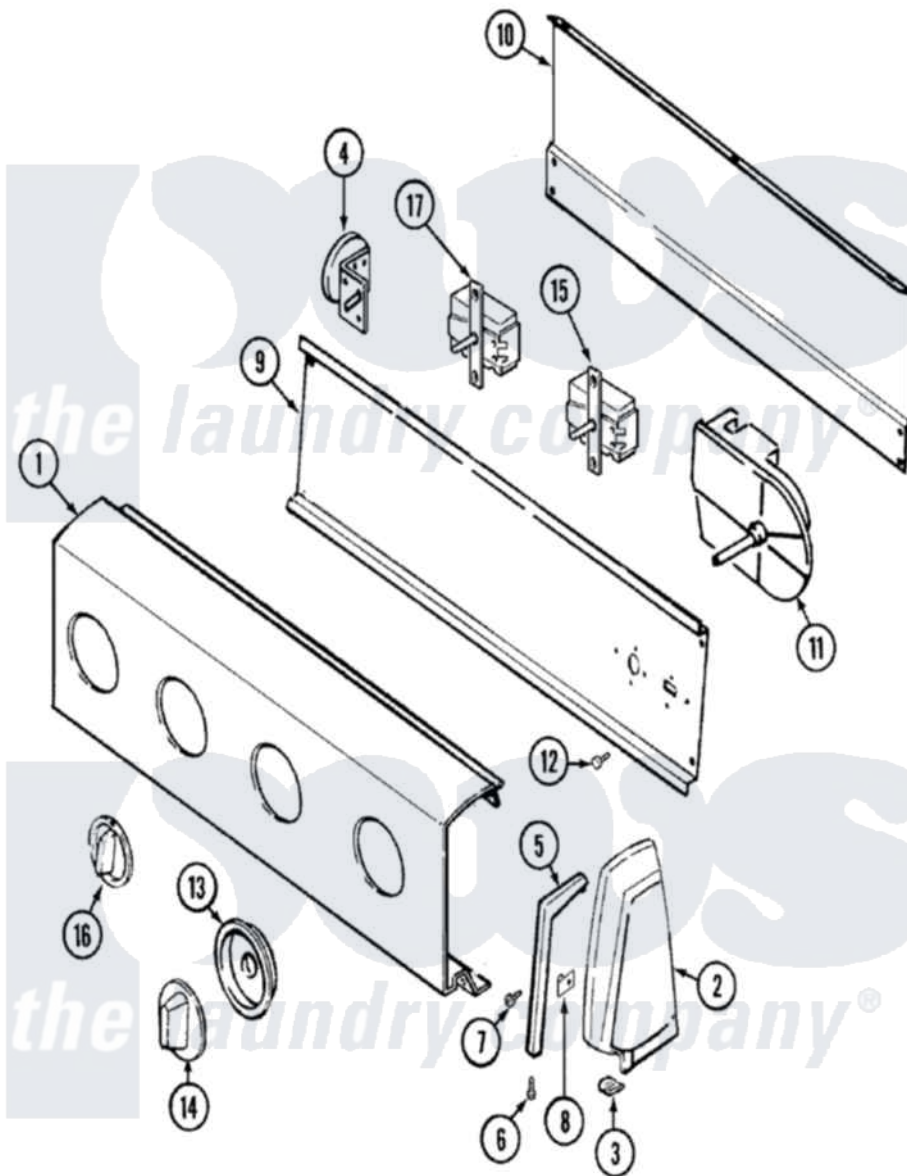

Hoover HWA2000KA 02 - CONTROL PANEL

Hoover [Residential Hoover HWA2000KA Washer Parts](#) Parts Diagram 02 - CONTROL PANEL
 Click on the part number to view part

Item	Original Part Number	Replaced By	Status	Part Description
1	25-7702			Speedclip, End Cap To Control Panel
"	25-7496	25-7760		Screw
"	21001020		Not Available	PANEL, CONTROL
2	35-2488	21001452		Cap- End
"	35-2487	21001451		Cap- End
3	25-7697	25-2219		Screw
"	25-7851			Speedclip, End Cap To Top
4	25-7435	33002917		Screw, No.10-16
"	35-3691	21001554		Switch, Water Level
5	53-0278		Not Available	TRIM, END CAP (LT)
"	53-0277		Not Available	TRIM, END CAP (RT)
6	25-7760			Screw
7	25-3092	90767		Screw, 8A X 3/8 HeX Washer Head Tapping
8	25-7702			Speedclip, End Cap To Control Panel

9	31001128		Not Available	SHIELD, CONTROL
"	53-2504	31001193		Pad, Shield
"	53-1676			Shield, Control
"	25-3092	90767		Screw, 8A X 3/8 HeX Washer Head Tapping
10	25-3457			Screw, Sems
"	35-2688	21001460		Shield, Rear
"	25-3092	90767		Screw, 8A X 3/8 HeX Washer Head Tapping
11	35-4130			Timer
12	25-0205	216412		Screw, Bracket To Timer
13	35-2255	21001497		Skirt Ri
14	35-2486	12500058		Knob Ski
15	21001224	21001676		Switch, Water Temperature
"	25-3092	90767		Screw, 8A X 3/8 HeX Washer Head Tapping
"	35-4010		Not Available	SWITCH, ROTARY
16	35-2185	21001283		Knob, Selector---Piq
17	21001227	21001673		Switch, Speed 4 Pos Rotary
"	35-0162		Not Available	ROTARY SWITCH
"	25-3092	90767		Screw, 8A X 3/8 HeX Washer Head Tapping
18	21001044		Not Available	MANUAL, USE & CARE
"	21001033		Not Available	MANUAL, USE & CARE