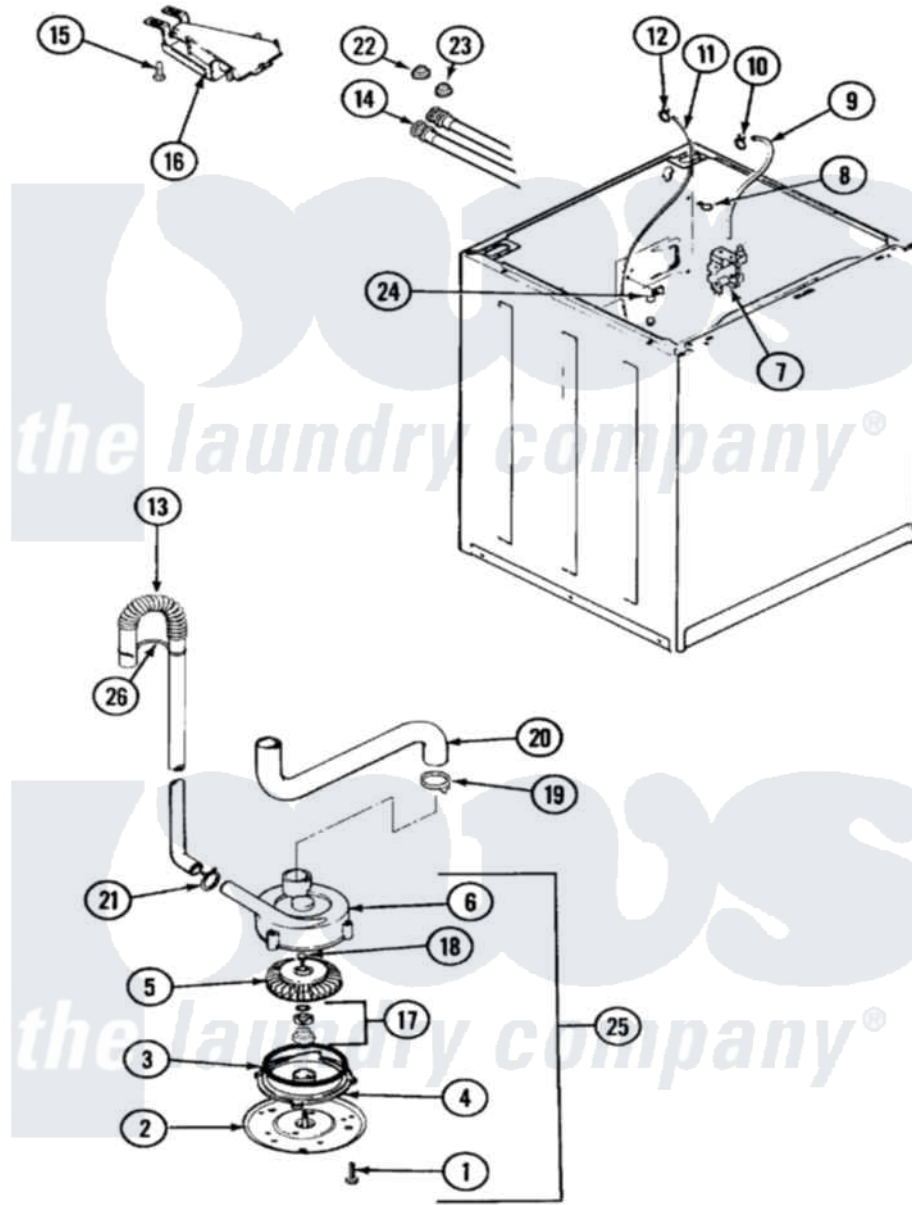

Hoover HWA2000KA 03 - MOTOR & PUMP

Hoover [Residential Hoover HWA2000KA Washer Parts](#) Parts Diagram 03 - MOTOR & PUMP
 Click on the part number to view part

Item	Original Part Number	Replaced By	Status	Part Description
1	25-7405	3196164		Screw
2	33-6035		Not Available	PLATE & PULLEY ASSY.
3	33-6032			Gasket
4	35-2058			Base, Pump
5	35-2057	35-6465		Pump Assem
6	35-2056		Not Available	HOUSING, PUMP
7	35-2375			Valve, Water Mixing-230V
"	25-7027	16515		Clip
8	25-7867	596669		Clamp, Manifold
9	35-3623	12002749		Hose, Flume Kit
10	25-7867	596669		Clamp, Manifold
11	35-2261		Not Available	PAD, PRESSURE SWITCH HOSE
"	21001060	21001748		Hose, Pressure Switch
12	33-6099			Clamp
13	35-3539	21001872		Hose, Drain
14	35-3400			Inlet Hose Assembly

"	35-3401		Inlet Hose Assembly
15	25-3092	90767	Screw, 8A X 3/8 HeX Washer Head Tapping
16	35-2051	21001760	Flume Assembly / Water Diverter
17	35-0707		Seal, Seat And "O" Ring
18	25-7894	W10001180	Screw
19	25-6068	285655	Clamp, Hose
20	35-3584	21001915	Hose, Tub To Pump
21	25-7080	285655	Clamp, Hose
22	25-7048		Washer
23	33-7313	33-4264N	Strainer And Washer Kit
24	25-7796	596669	Clamp, Manifold
25	35-2099	35-6465	Pump Assem
"	35-2344		Restrictor, Flow
26	33-9537	22003814	Retainer, Drain Hose