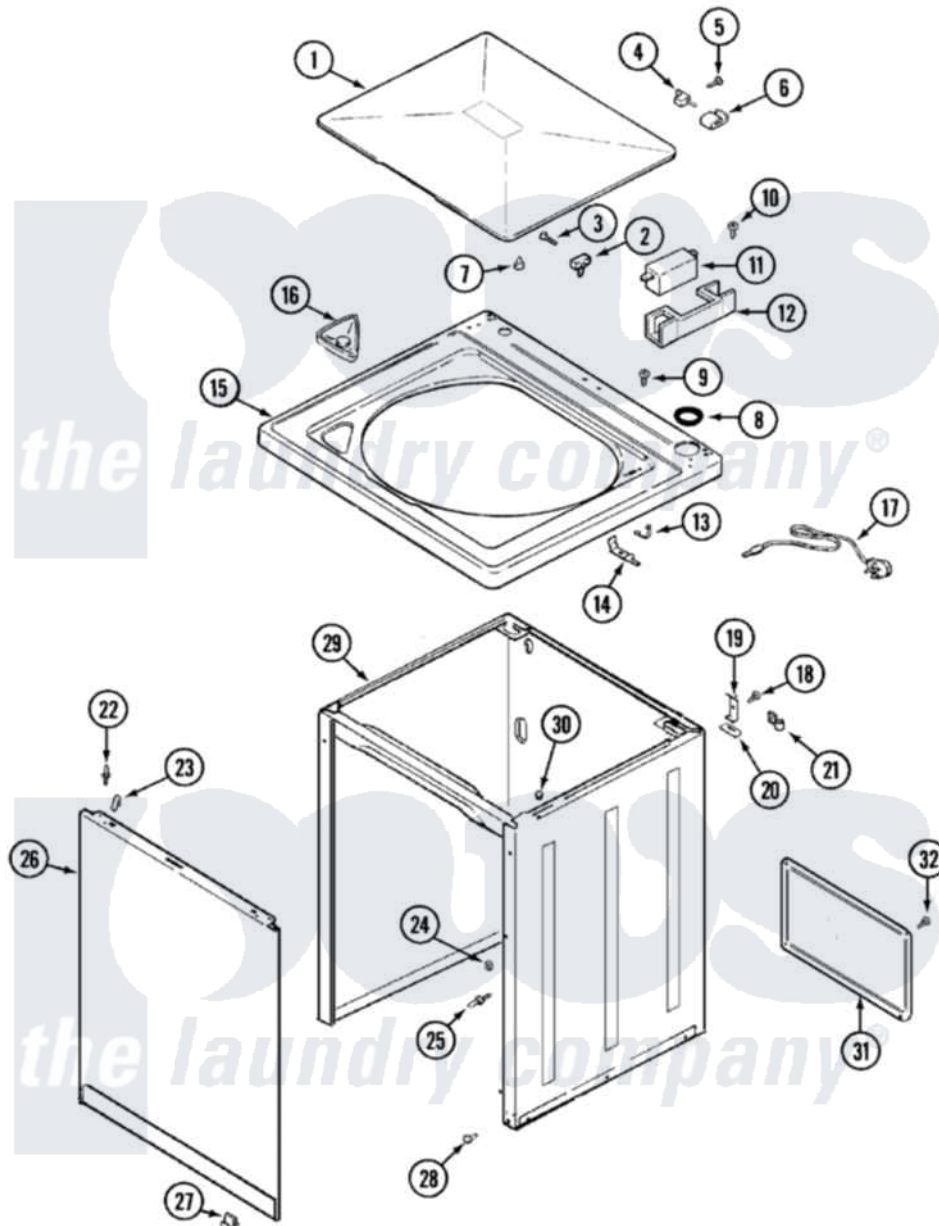

Hoover HWA2000KA 04 - TOP

Hoover [Residential Hoover HWA2000KA Washer Parts](#) Parts Diagram 04 - TOP
 Click on the part number to view part

Item	Original Part Number	Replaced By	Status	Part Description
1	35-2026-24		Not Available	LID (ALM)
2	25-7436			Nylite Washer
"	43-0057			Actuator, Door Switch
3	25-7438			Screw
4	35-2045			Pin, Hinge
5	25-7893			Screw
6	35-2044			Hinge, Lid
7	35-0581			Bumper, Door
8	35-2063			Bushing, Insulator
9	25-7463	7101P012-60		Screw
10	25-7437	40040701		Screw, Tapping No.6b-20
11	35-3382	12001187		Kit, Lid Switch Assembly
"	35-2904		Not Available	PAD, LID SWITCH
12	35-2795	12001187		Kit, Lid Switch Assembly
13	25-7878			Clip
14	35-3076	12001187		Kit, Lid Switch Assembly

15	35-2739-24		Not Available	TOP, CABINET (ALM)
16	35-2731	21001167		Dispenser, Bleach
"		21001167		Dispenser, Bleach
17	35-1011		Not Available	SERVICE CORD
"		35-1007		Strain Relief
18	25-7732	681414		Screw, 10AB X 1/2
19		35-2846		Hinge, Cabinet Top
20		35-4128		Pad, Hinge
21	25-7796	596669		Clamp, Manifold
22		35-4129		Bumper, Cabinet
"		53-0643		Pin, Locator
23		25-7220		Clip, Cabinet Top
24	25-0224	3400029		Nut, Adapter Plate
"		53-0200		Sleeve, Locator Pin
25		53-0643		Pin, Locator
26	35-4200	21001281		Damper, Sound Pad
"		35-2084-24		Panel, Front
27		53-0120		Clip, Front Panel
28		33-2653		Bumper, Cabinet
29	35-2106-24	12001802		Kit, Cabinet/Rear Shield
30		33-2653		Bumper, Cabinet
31	35-2108	21001871		Cabinet
32	25-7733	681414		Screw, 10AB X 1/2