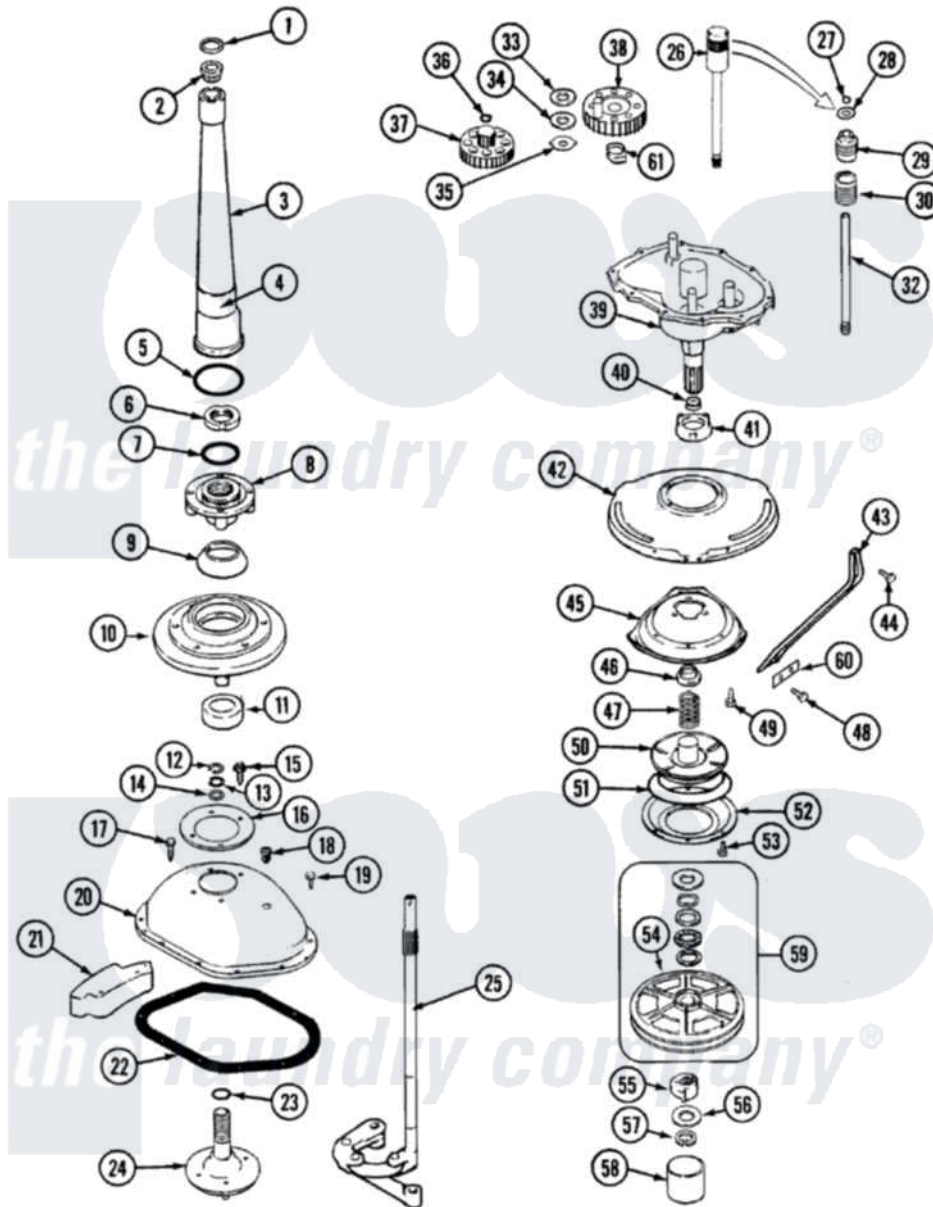

# Hoover HWA2000KA 05 - TRANSMISSION

Hoover [Residential Hoover HWA2000KA Washer Parts](#) Parts Diagram 05 - TRANSMISSION  
 Click on the part number to view part

Item	Original Part Number	Replaced By	Status	Part Description
1	<a href="#">25-7941</a>			"O" Ring, Agr Drive Shaft
2	35-2835	<a href="#">21001066</a>		Bearing, Centerpost
3	35-2792	<a href="#">21001401</a>		Center Pos
4	35-2983		Not Available	CENTERPOST ASSY.
"	35-3214	<a href="#">33-6790</a>		Bearing, Agitator
5	<a href="#">35-2906</a>			Seal, Centerpost Bottom
6	<a href="#">35-2791</a>			Nut, Spin Tube
7	<a href="#">25-7938</a>			"O" Ring, Basket Drive Hub
8	35-3647	<a href="#">W10219156</a>		Tub Seal
9	<a href="#">35-2974</a>			Tub Seal/Hub Assembly
10	35-2716	<a href="#">12001561</a>		Bearing And Seal Housing Assembly
11	<a href="#">35-2205</a>			Bearing, Spin
"	35-2972	<a href="#">12001561</a>		Bearing And Seal Housing Assembly
12	25-7949		Not Available	RING, RETAINING (AG. SHAFT)