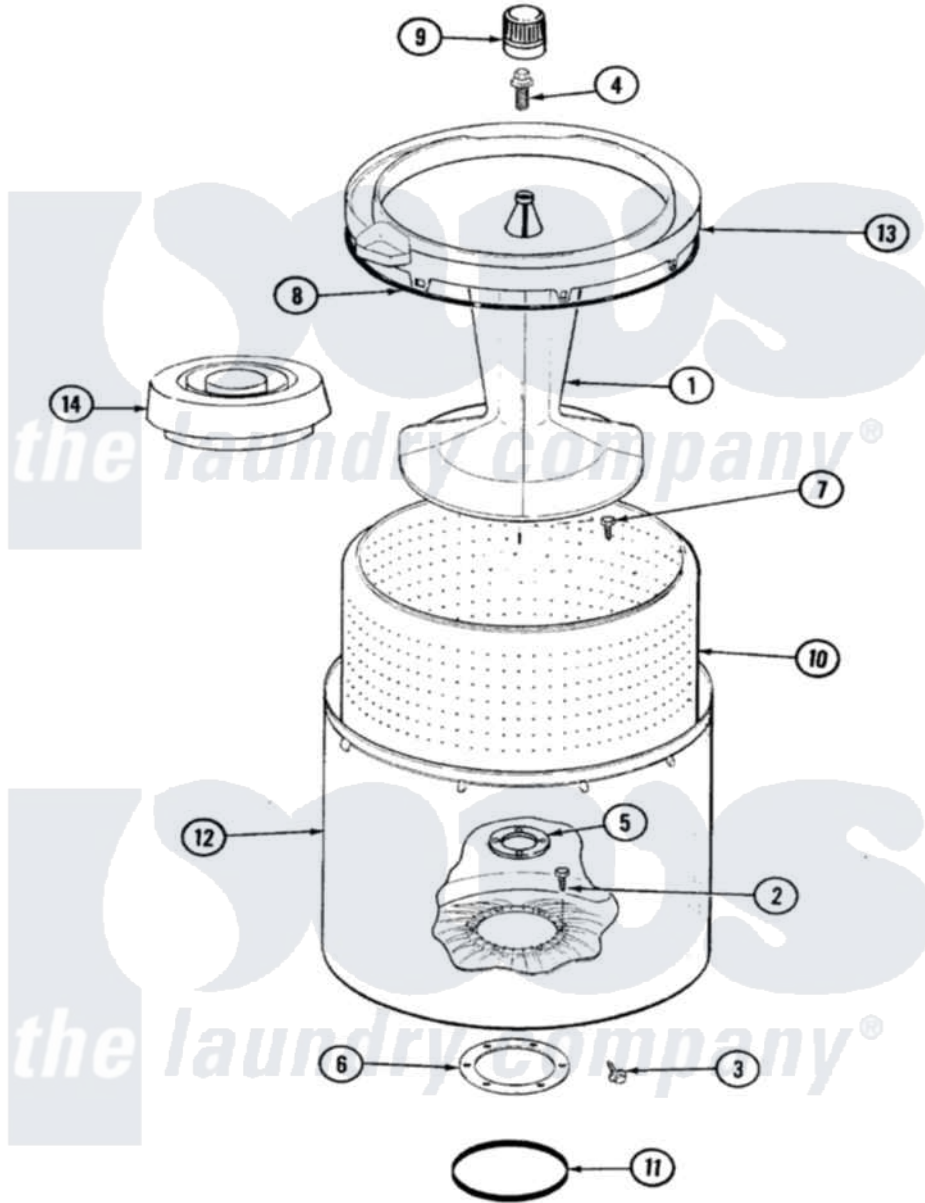

# Hoover HWA2000KA 06 - TUB

Hoover [Residential Hoover HWA2000KA Washer Parts](#) Parts Diagram 06 - TUB  
 Click on the part number to view part

Item	Original Part Number	Replaced By	Status	Part Description
1	<a href="#">35-3580</a>			Agitator
2	25-7947	<a href="#">21001063</a>		Screw, Shoulder
3	25-7953	<a href="#">22002933</a>		Screw
4	25-7948	<a href="#">W10309247</a>		Screw
5	<a href="#">35-3685</a>			Gasket, Basket To Centerpost
6	<a href="#">35-3686</a>			Gasket, Tub To Housing
7	25-7965	<a href="#">3400504</a>		Screw
8	<a href="#">35-2328</a>			Seal, Tub Top
9	<a href="#">35-2733</a>			Cap, Agitator
10	35-3687		Not Available	BASKET, SPIN
11	<a href="#">35-2978</a>			Seal, Tub/Housing
12	<a href="#">35-3700</a>			Tub Assembly
13	35-3578		Not Available	TOP, TUB
"	35-2262		Not Available	SHIELD, TUB TOP
14	<a href="#">35-2550</a>			Dispenser, Rinse