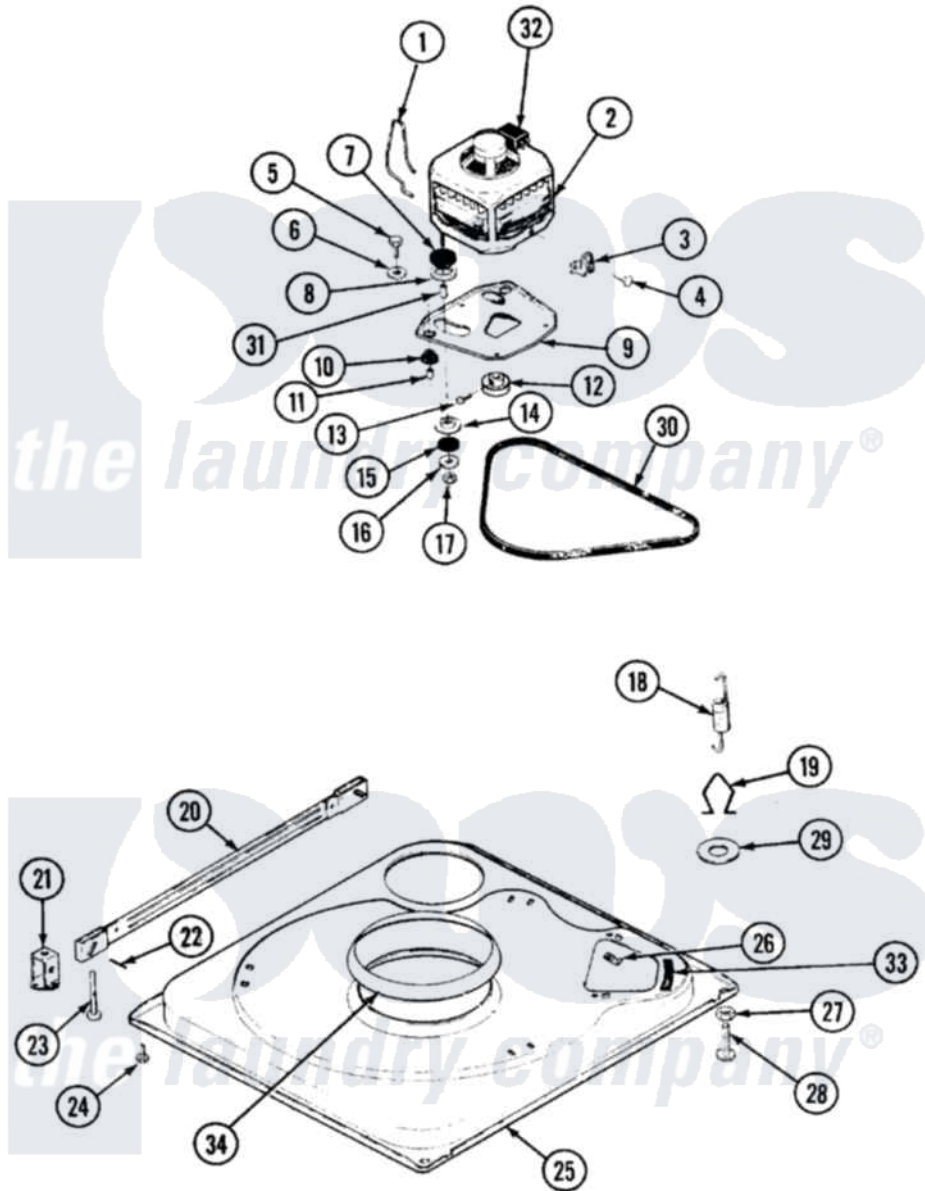

Hoover HWA2000KW 01 - BASE

Hoover [Residential Hoover HWA2000KW Washer Parts](#) Parts Diagram 01 - BASE
 Click on the part number to view part

Item	Original Part Number	Replaced By	Status	Part Description
1	35-0235			Spring, Motor Pivot
"	21001110	22004376		Spring, Motor Pivot
2	21001231	LA-2003		Motor Replacement Kit
"	LA-2003			Motor Replacement Kit
3	33-9945			Slide, Foot
"	21001109	21001486		Foot Slide, Isolator
4	25-7418	33001178		Back, Tumbler
"	W10124350		Not Available	NOT REQUIRED PART OR SEE NOTE
5	25-7833	21001977		Screw
6	25-7834			Washer, Motor/Base Screw
7	33-9946			Isolator, Motor
8	35-3570			Washer, Motor Pivot
9	21001111	21001783		Plate And Screw Assembly
"	35-2810	21001783		Plate And Screw Assembly
10	35-3646			Isolator, Motor Plate
"	35-3646			Isolator, Motor Plate

11	25-7831		Spacer, Mounting
12	21001108		Pulley, Motor
"	35-2124	W10143344	Pulley
13	25-7117		Set Screw
14	33-9943	35-3571	Slide, Motor Pivot
15	33-9967		Washer, Motor Isolator
16	25-7047		Washer, Flat
17	25-7325	Y707702	Locknut
18	21001165		Spring, Suspension
"	35-3658		Spring, Suspension
"	21001138	22002922	Tool, Spring Removal
19	35-2976	Not Available	HOOK, SUSPENSION SPRING
"	21001166		Hook, Suspension Spring
20	35-2049	21001881	Bar, Stabilizer
21	35-2046		Bracket, Stabilizer
22	35-2052		Pin, Stabilizer
23	35-3020	22004469	Leg And Foot Self Stabilizing
24	25-7828	489483	Screw 10-32 X 1/2
25	21001169	12002701	Base Kit
"	35-2984	Not Available	BASE
26	25-7838	25-7845	Speednut, Motor
27	25-7915		Hex Nut
28	35-0772	25001119	Foot And Pad Assembly
"	35-0837	25001119	Foot And Pad Assembly
29	Y25-7951		Washer, Suspension Hook
30	35-2320	21352320	Belt, Drive
31	25-7830		Spacer
32	33-9765		Switch, Motor
33	35-2065		Pad, Motor Plate
34	21001161	21002026	Snubber
"	35-3788	21002026	Snubber