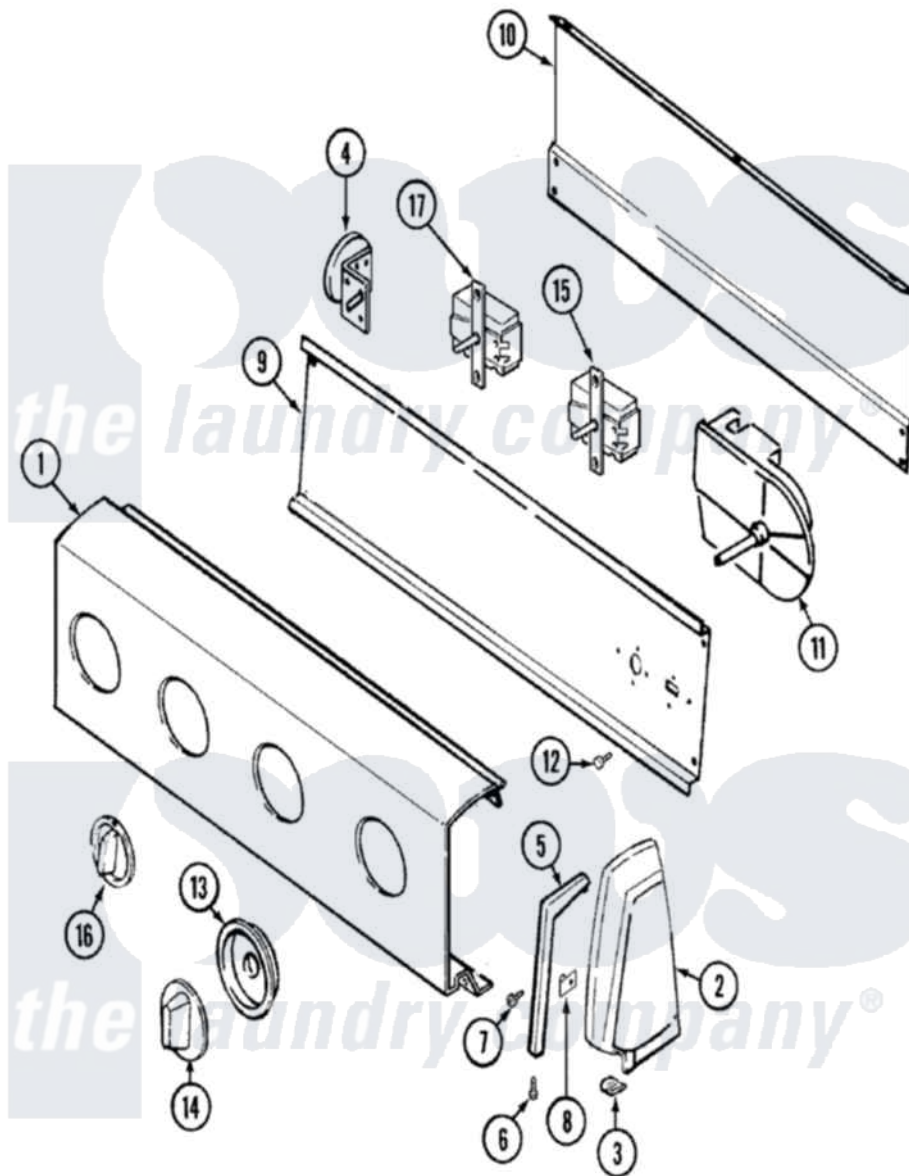

Hoover HWA2000KW 02 - CONTROL PANEL

Hoover [Residential Hoover HWA2000KW Washer Parts](#) Parts Diagram 02 - CONTROL PANEL
 Click on the part number to view part

Item	Original Part Number	Replaced By	Status	Part Description
1	25-7702			Speedclip, End Cap To Control Panel
"	25-7496	25-7760		Screw
"	21001020		Not Available	PANEL, CONTROL
2	35-2488	21001452		Cap- End
"	35-2487	21001451		Cap- End
3	25-7697	25-2219		Screw
"	25-7851			Speedclip, End Cap To Top
4	25-7435	33002917		Screw, No.10-16
"	35-3691	21001554		Switch, Water Level
5	53-0278		Not Available	TRIM, END CAP (LT)
"	53-0277		Not Available	TRIM, END CAP (RT)
6	25-7760			Screw
7	25-3092	90767		Screw, 8A X 3/8 HeX Washer Head Tapping
8	25-7702			Speedclip, End Cap To Control Panel

9	31001128	Not Available	SHIELD, CONTROL
"	53-2504	31001193	Pad, Shield
"	53-1676		Shield, Control
"	25-3092	90767	Screw, 8A X 3/8 HeX Washer Head Tapping
10	25-3457		Screw, Sems
"	35-2688	21001460	Shield, Rear
"	25-3092	90767	Screw, 8A X 3/8 HeX Washer Head Tapping
11	35-4130		Timer
12	25-0205	216412	Screw, Bracket To Timer
13	35-2255	21001497	Skirt Ri
14	35-2486	12500058	Knob Ski
15	21001224	21001676	Switch, Water Temperature
"	25-3092	90767	Screw, 8A X 3/8 HeX Washer Head Tapping
"	35-4010	Not Available	SWITCH, ROTARY
16	35-2185	21001283	Knob, Selector---Piq
17	21001227	21001673	Switch, Speed 4 Pos Rotary
"	35-0162	Not Available	ROTARY SWITCH
"	25-3092	90767	Screw, 8A X 3/8 HeX Washer Head Tapping
18	21001044	Not Available	MANUAL, USE & CARE
"	21001033	Not Available	MANUAL, USE & CARE