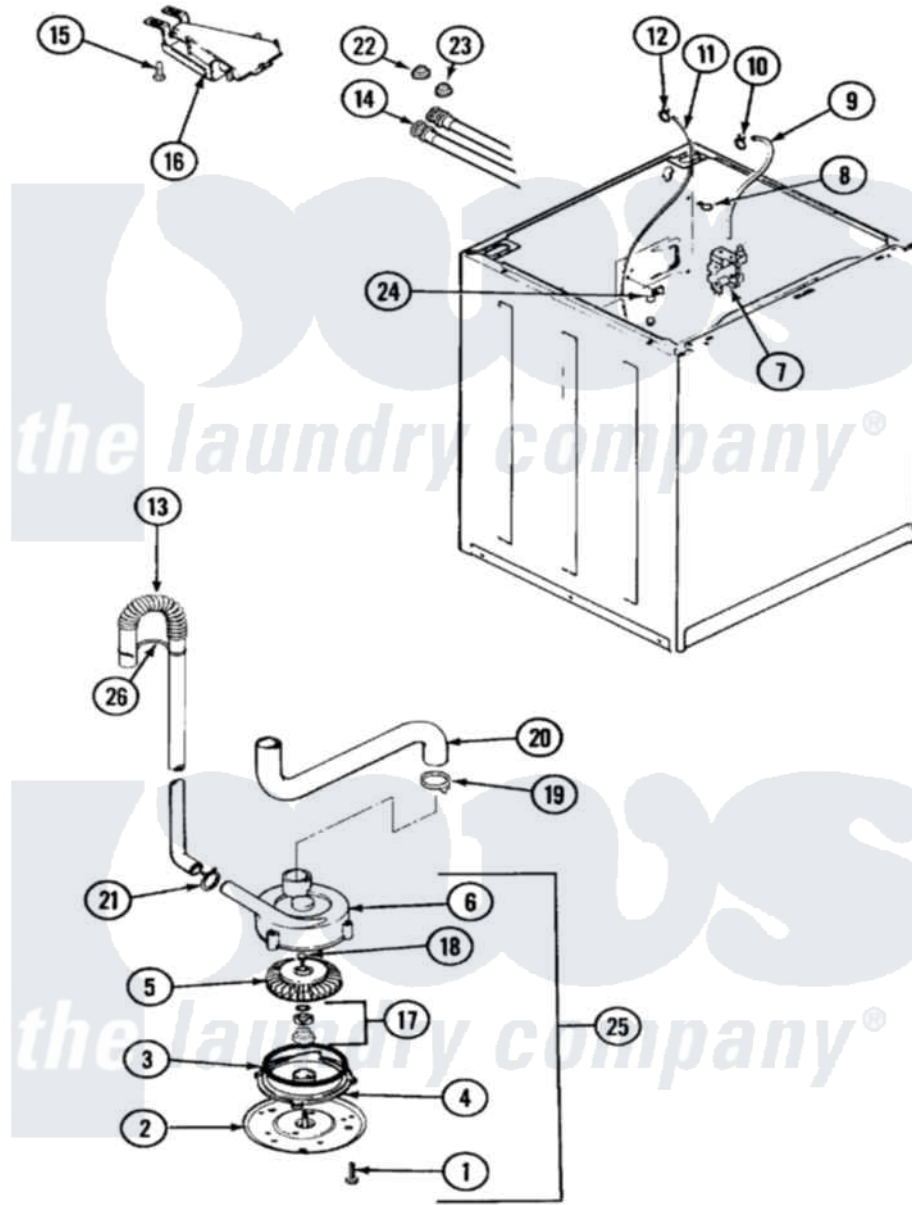

Hoover HWA2000KW 03 - MOTOR & PUMP

Hoover [Residential Hoover HWA2000KW Washer Parts](#) Parts Diagram 03 - MOTOR & PUMP
 Click on the part number to view part

Item	Original Part Number	Replaced By	Status	Part Description
1	25-7405	3196164		Screw
2	33-6035		Not Available	PLATE & PULLEY ASSY.
3	33-6032			Gasket
4	35-2058			Base, Pump
5	35-2057	35-6465		Pump Assem
6	35-2056		Not Available	HOUSING, PUMP
7	35-2375			Valve, Water Mixing-230V
"	25-7027	16515		Clip
8	25-7867	596669		Clamp, Manifold
9	35-3623	12002749		Hose, Flume Kit
10	25-7867	596669		Clamp, Manifold
11	35-2261		Not Available	PAD, PRESSURE SWITCH HOSE
"	21001060	21001748		Hose, Pressure Switch
12	33-6099			Clamp
13	35-3539	21001872		Hose, Drain
14	35-3400			Inlet Hose Assembly

"	35-3401		Inlet Hose Assembly
15	25-3092	90767	Screw, 8A X 3/8 HeX Washer Head Tapping
16	35-2051	21001760	Flume Assembly / Water Diverter
17	35-0707		Seal, Seat And "O" Ring
18	25-7894	W10001180	Screw
19	25-6068	285655	Clamp, Hose
20	35-3584	21001915	Hose, Tub To Pump
21	25-7080	285655	Clamp, Hose
22	25-7048		Washer
23	33-7313	33-4264N	Strainer And Washer Kit
24	25-7796	596669	Clamp, Manifold
25	35-2099	35-6465	Pump Assem
"	35-2344		Restrictor, Flow
26	33-9537	22003814	Retainer, Drain Hose