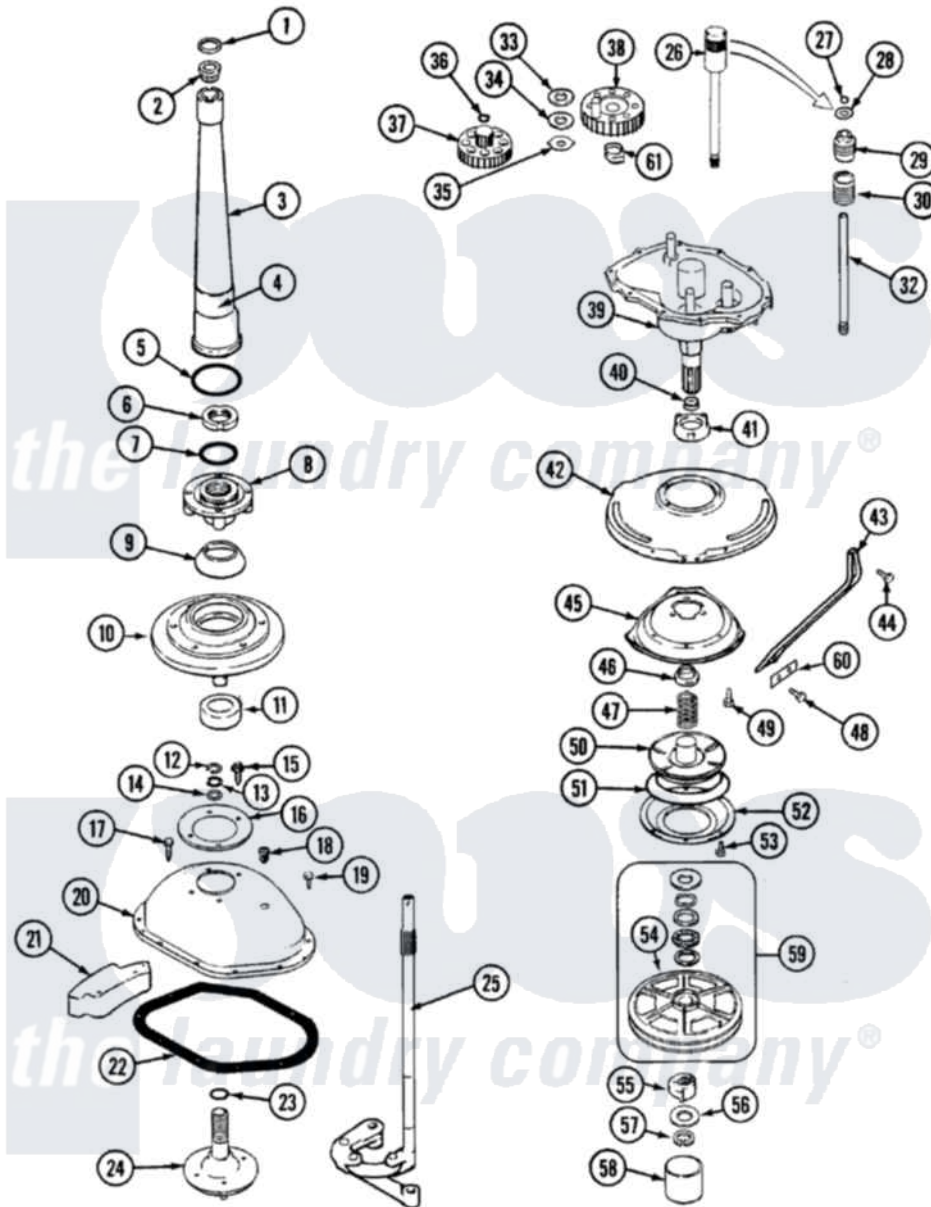

Hoover HWA2000KW 04 - TRANSMISSION

Hoover [Residential Hoover HWA2000KW Washer Parts](#) Parts Diagram 04 - TRANSMISSION
 Click on the part number to view part

Item	Original Part Number	Replaced By	Status	Part Description
1	25-7941			"O" Ring, Agr Drive Shaft
2	35-2835	21001066		Bearing, Centerpost
3	35-2792	21001401		Center Pos
4	35-2983		Not Available	CENTERPOST ASSY.
"	35-3214	33-6790		Bearing, Agitator
5	35-2906			Seal, Centerpost Bottom
6	35-2791			Nut, Spin Tube
7	25-7938			"O" Ring, Basket Drive Hub
8	35-3647	W10219156		Tub Seal
9	35-2974			Tub Seal/Hub Assembly
10	35-2716	12001561		Bearing And Seal Housing Assembly
11	35-2205			Bearing, Spin
"	35-2972	12001561		Bearing And Seal Housing Assembly
12	25-7949		Not Available	RING, RETAINING (AG. SHAFT)