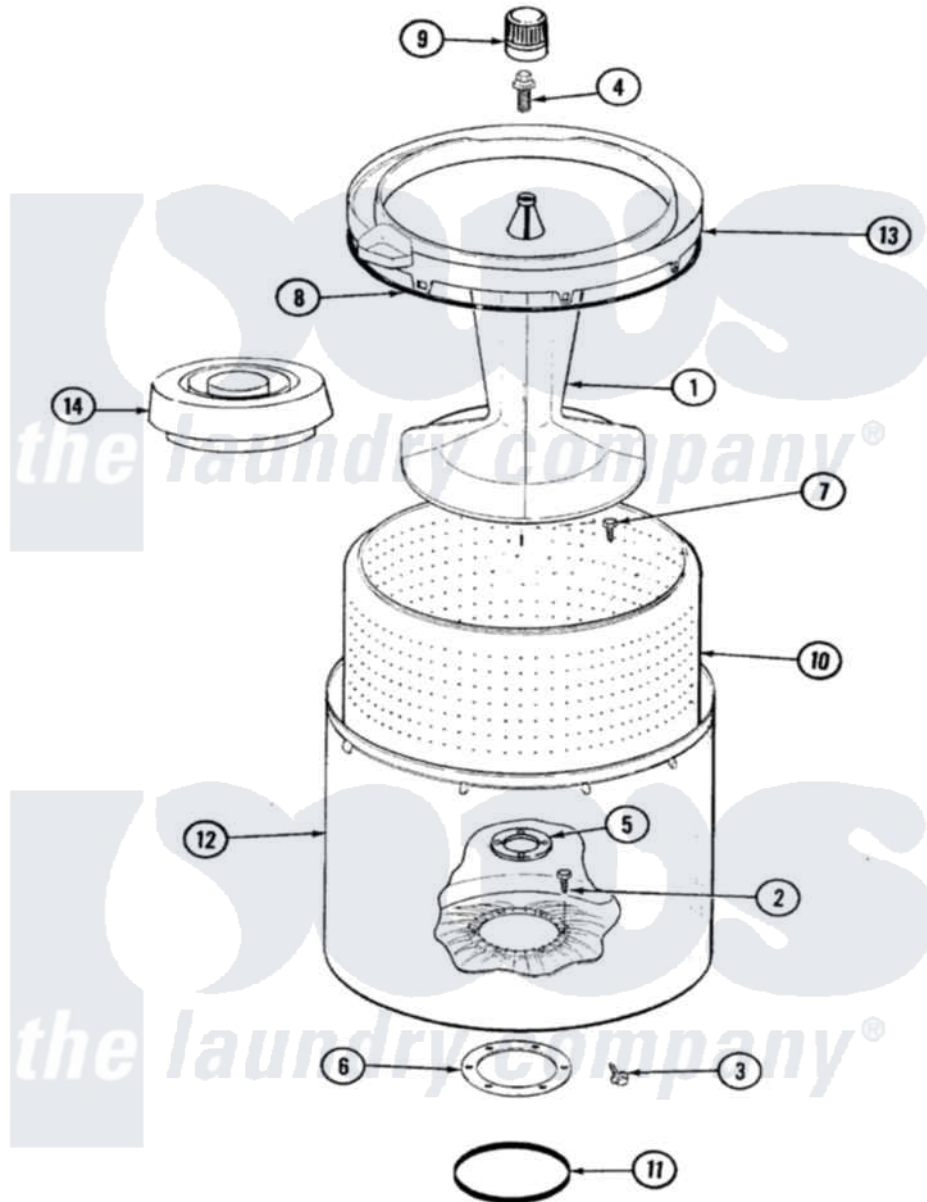

Hoover HWA2000KW 05 - TUB

Hoover [Residential Hoover HWA2000KW Washer Parts](#) Parts Diagram 05 - TUB
 Click on the part number to view part

Item	Original Part Number	Replaced By	Status	Part Description
1	35-3580			Agitator
2	25-7947	21001063		Screw, Shoulder
3	25-7953	22002933		Screw
4	25-7948	W10309247		Screw
5	35-3685			Gasket, Basket To Centerpost
6	35-3686			Gasket, Tub To Housing
7	25-7965	3400504		Screw
8	35-2328			Seal, Tub Top
9	35-2733			Cap, Agitator
10	35-3687		Not Available	BASKET, SPIN
11	35-2978			Seal, Tub/Housing
12	35-3700			Tub Assembly
13	35-3578		Not Available	TOP, TUB
"	35-2262		Not Available	SHIELD, TUB TOP
14	35-2550			Dispenser, Rinse