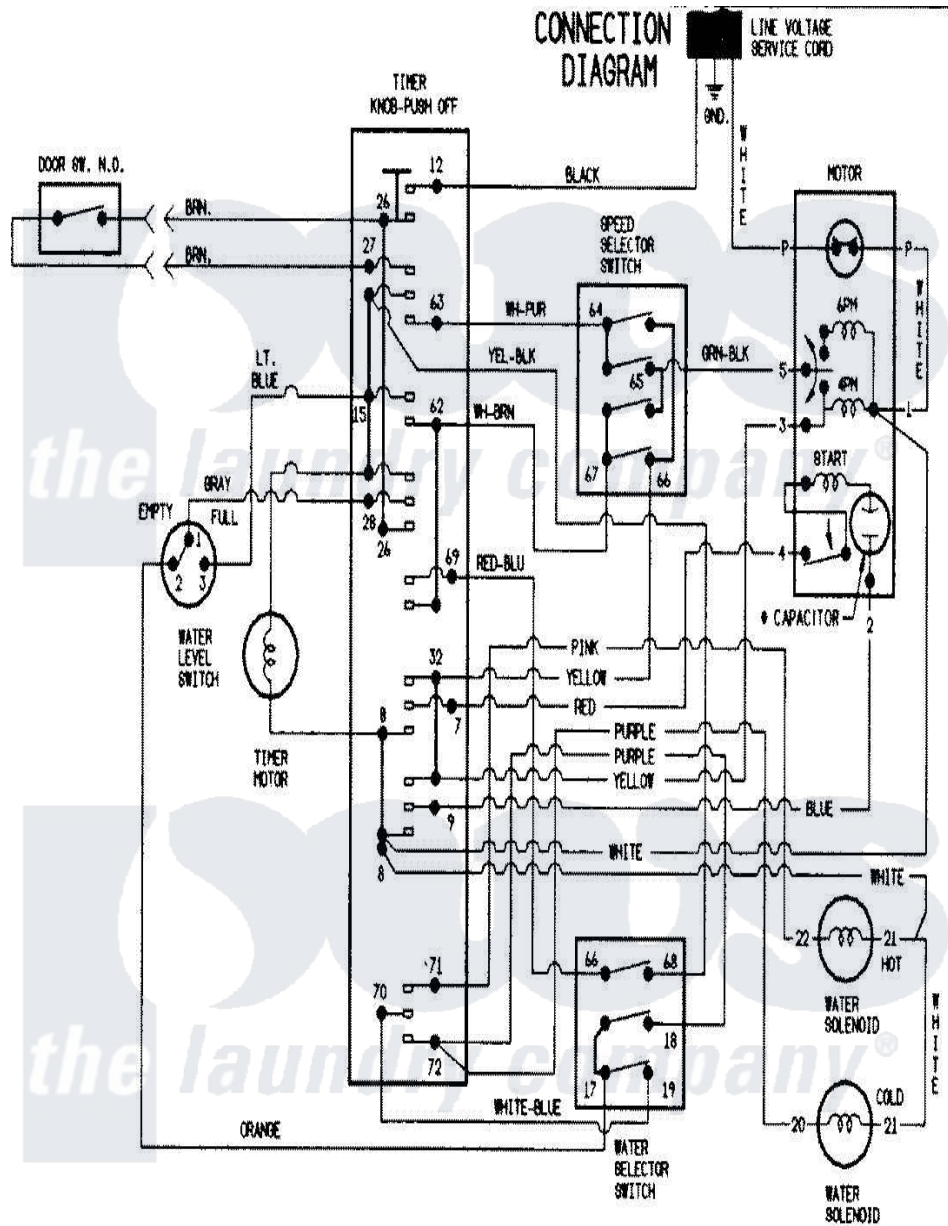

Hoover HWA2000KW 06 - WIRING INFORMATION

Hoover Residential Hoover HWA2000KW Washer Parts Diagram 06 - WIRING INFORMATION
 Click on the part number to view part

Item	Original Part Number	Replaced By	Status	Part Description
NI	15001245		Not Available	WIRING INFORMATION