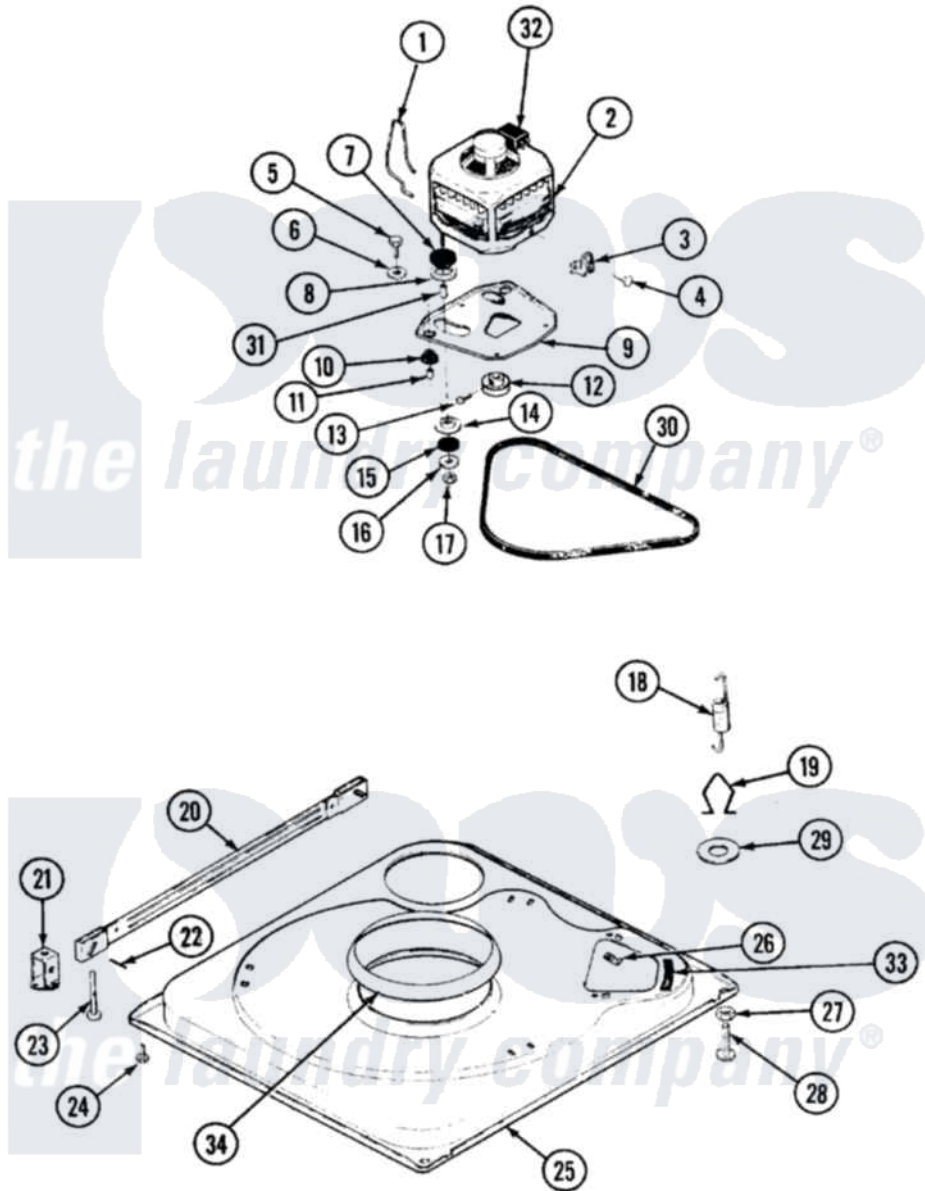

Hoover HWA2000W 01 - BASE

Hoover [Residential Hoover HWA2000W Washer Parts](#) Parts Diagram 01 - BASE
 Click on the part number to view part

Item	Original Part Number	Replaced By	Status	Part Description
1	35-0235			Spring, Motor Pivot
2	35-3649	LA-2003		Motor Replacement Kit
"	LA-2003			Motor Replacement Kit
3	33-9945			Slide, Foot
4	25-7418	33001178		Back, Tumbler
5	25-7833	21001977		Screw
6	25-7834			Washer, Motor/Base Screw
7	33-9946			Isolator, Motor
8	33-9944	35-3570		Washer, Motor Pivot
9	35-2810	21001783		Plate And Screw Assembly
10	33-9941	35-3646		Isolator, Motor Plate
11	25-7831			Spacer, Mounting
12	33-1171	21001833		Pulley, Motor
13	25-7117			Set Screw
14	33-9943	35-3571		Slide, Motor Pivot
15	33-9967			Washer, Motor Isolator

16	25-7047		Washer, Flat
17	25-7325	Y707702	Locknut
18	35-2681		Not Available
"	35-3658		SPRING, SUSPENSION
			Spring, Suspension
19	35-2976		Not Available
			HOOK, SUSPENSION SPRING
20	35-2049	21001881	Bar, Stabilizer
21	35-2046		Bracket, Stabilizer
22	35-2052		Pin, Stabilizer
23	35-3020	22004469	Leg And Foot Self Stabalizing
24	25-7828	489483	Screw 10-32 X 1/2
25	35-2984		Not Available
			BASE
26	25-7838	25-7845	Speednut, Motor
27	25-7915		Hex Nut
28	35-0772	25001119	Foot And Pad Assembly
"	35-0837	25001119	Foot And Pad Assembly
29	Y25-7951		Washer, Suspension Hook
30	35-2279		Belt, Drive
31	25-7830		Spacer
32	33-9765		Switch, Motor
33	35-2065		Pad, Motor Plate
34	35-2357	21002026	Snubber