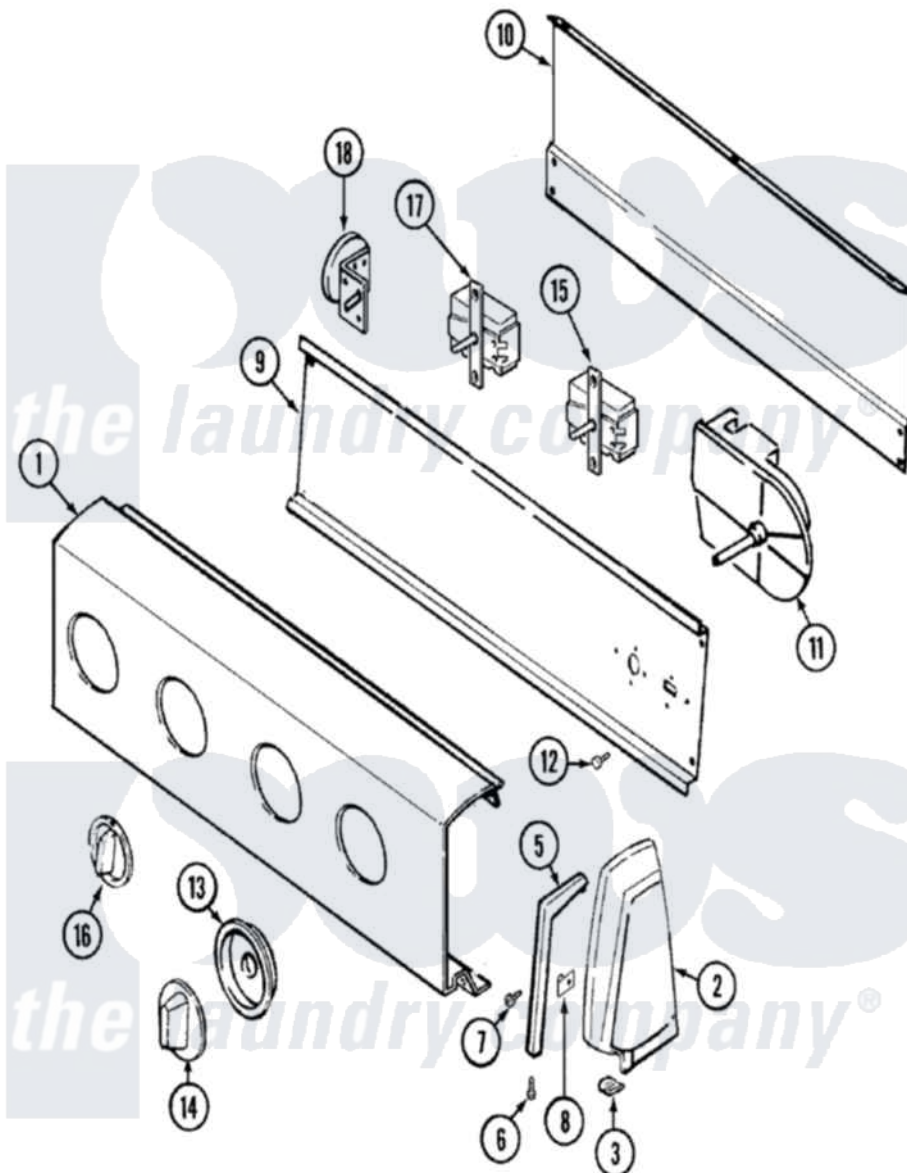

# Hoover HWA2000W 02 - CONTROL PANEL

Hoover [Residential Hoover HWA2000W Washer Parts](#) Parts Diagram 02 - CONTROL PANEL  
 Click on the part number to view part

Item	Original Part Number	Replaced By	Status	Part Description
1	<a href="#">25-7793</a>			Screw
"	<a href="#">25-7702</a>			Speedclip, End Cap To Control Panel
"	35-3727		Not Available	CONTROL PANEL
2	35-2488	<a href="#">21001452</a>		Cap- End
"	35-2487	<a href="#">21001451</a>		Cap- End
3	34-9487		Not Available	PLATE, REINFORCEMENT
"	<a href="#">25-7851</a>			Speedclip, End Cap To Top
"	25-7697	<a href="#">25-2219</a>		Screw
4	25-7435	<a href="#">33002917</a>		Screw, No.10-16
"	<a href="#">25-7852</a>			Speedclip, Rr Shld To End Cap
5	53-0277		Not Available	TRIM, END CAP (RT)
"	53-0278		Not Available	TRIM, END CAP (LT)
6	<a href="#">25-7760</a>			Screw
7	25-3092	<a href="#">90767</a>		Screw, 8A X 3/8 HeX Washer Head Tapping

8	<a href="#">25-7702</a>		Speedclip, End Cap To Control Panel
9	35-3190	Not Available	SHIELD, CONTROL
10	<a href="#">25-3457</a>		Screw, Sems
"	25-3092	<a href="#">90767</a>	Screw, 8A X 3/8 HeX Washer Head Tapping
"	35-2688	<a href="#">21001460</a>	Shield, Rear
"	25-7853	<a href="#">25-7933</a>	Ring, Retaining
11	<a href="#">35-3198</a>		Timer
12	25-0205	<a href="#">216412</a>	Screw, Bracket To Timer
13	35-2255	<a href="#">21001497</a>	Skirt Ri
14	35-2486	<a href="#">12500058</a>	Knob Ski
15	<a href="#">35-0119</a>		Rotary Switch
"	25-3092	<a href="#">90767</a>	Screw, 8A X 3/8 HeX Washer Head Tapping
16	35-2185	<a href="#">21001283</a>	Knob, Selector----Piq
17	35-0162	Not Available	ROTARY SWITCH
"	25-3092	<a href="#">90767</a>	Screw, 8A X 3/8 HeX Washer Head Tapping
18	25-3092	<a href="#">90767</a>	Screw, 8A X 3/8 HeX Washer Head Tapping
"	35-3283	<a href="#">21001554</a>	Switch, Water Level
19	<a href="#">35-3196</a>		Switch, Paddle 2 Pos.
20	33-8304-2	Not Available	MANUAL, USE & CARE
"	35-3738	Not Available	MANUAL, USE & CARE