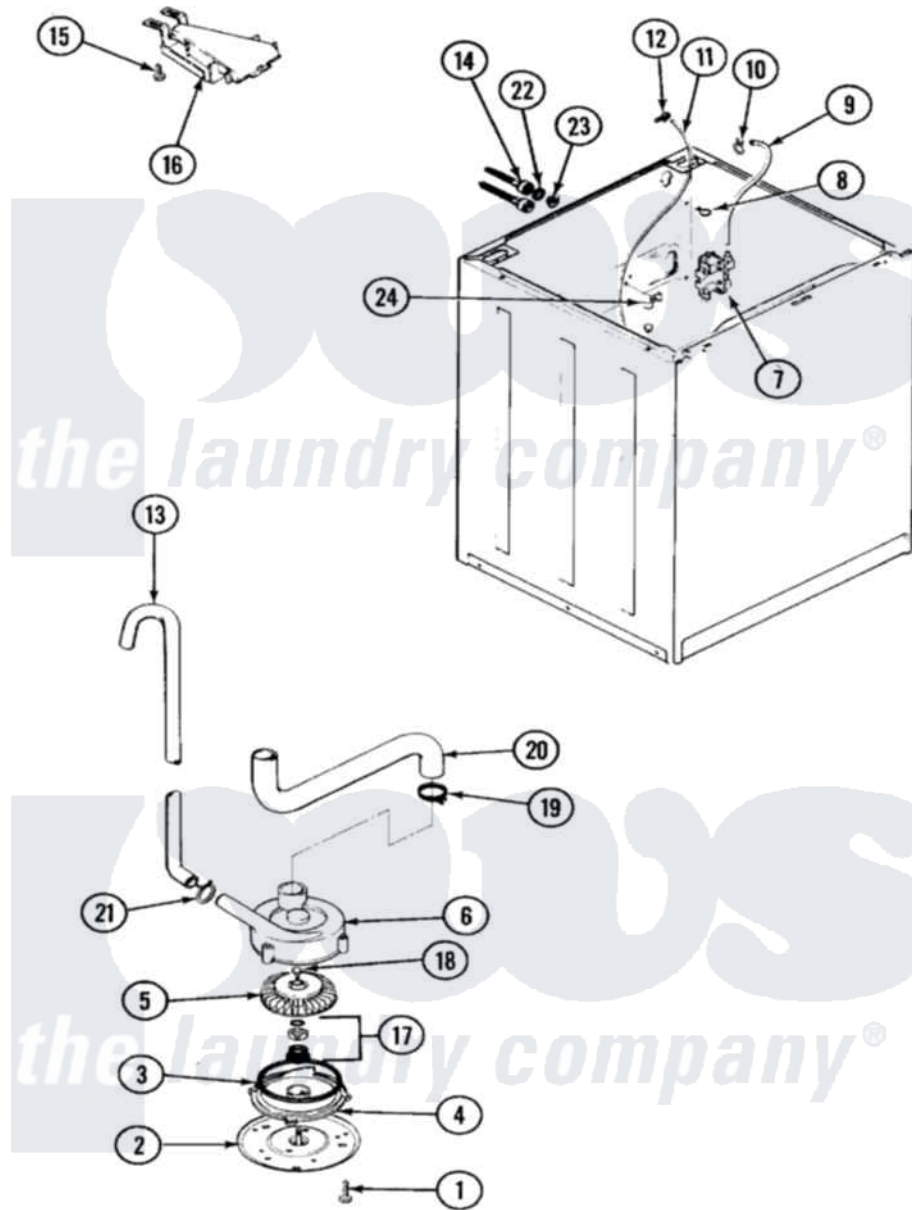

Hoover HWA2000W 03 - MOTOR & PUMP

Hoover [Residential Hoover HWA2000W Washer Parts](#) Parts Diagram 03 - MOTOR & PUMP
 Click on the part number to view part

Item	Original Part Number	Replaced By	Status	Part Description
1	25-7405	3196164		Screw
2	33-6035		Not Available	PLATE & PULLEY ASSY.
3	33-6032			Gasket
4	35-2058			Base, Pump
5	35-2057	35-6465		Pump Assem
6	35-2099	35-6465		Pump Assem
"	35-2056		Not Available	HOUSING, PUMP
7	35-2344			Restrictor, Flow
"	35-2375			Valve, Water Mixing-230V
"	25-7220			Clip, Cabinet Top
8	25-7867	596669		Clamp, Manifold
9	35-2378	12002749		Hose, Flume Kit
10	25-7867	596669		Clamp, Manifold
11	35-2322	21001748		Hose, Pressure Switch
"	35-2261		Not Available	PAD, PRESSURE SWITCH HOSE
12	25-7796	596669		Clamp, Manifold

13	33-9537	22003814	Retainer, Drain Hose
"	35-3539	21001872	Hose, Drain
14	33-7046	89503	Hose-Inlet
"	35-0873	76313	Hosefill
15	25-3092	90767	Screw, 8A X 3/8 HeX Washer Head Tapping
16	35-2051	21001760	Flume Assembly / Water Diverter
17	35-0707		Seal, Seat And "O" Ring
18	25-7894	W10001180	Screw
19	25-6068	285655	Clamp, Hose
20	35-3584	21001915	Hose, Tub To Pump
21	25-7080	285655	Clamp, Hose
22	25-7048		Washer
23	33-7313	33-4264N	Strainer And Washer Kit
24	33-6099		Clamp