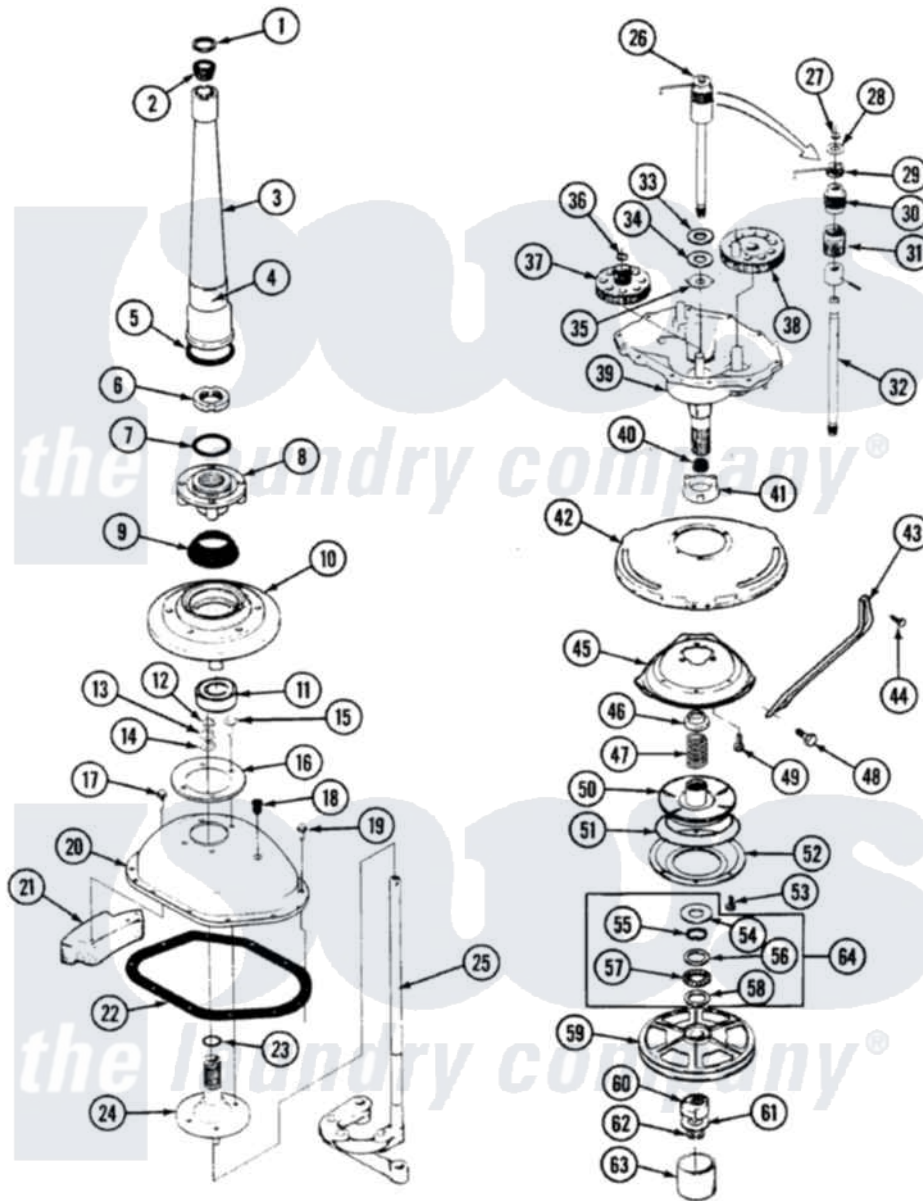

Hoover HWA2000W 05 - TRANSMISSION

Hoover [Residential Hoover HWA2000W Washer Parts](#) Parts Diagram 05 - TRANSMISSION
 Click on the part number to view part

Item	Original Part Number	Replaced By	Status	Part Description
1	25-7941			"O" Ring, Agr Drive Shaft
2	35-2835	21001066		Bearing, Centerpost
3	35-2792	21001401		Center Pos
4	33-6790			Bearing, Agitator
"	35-2983		Not Available	CENTERPOST ASSY.
5	35-2906			Seal, Centerpost Bottom
6	35-2791			Nut, Spin Tube
7	25-7938			"O" Ring, Basket Drive Hub
8	35-3647	W10219156		Tub Seal
"	35-2715		Not Available	BASKET DRIVE HUB ASSY
9	35-2974			Tub Seal/Hub Assembly
10	35-2716	12001561		Bearing And Seal Housing Assembly
11	35-2972	12001561		Bearing And Seal Housing Assembly
"	35-2205			Bearing, Spin
12	25-7940		Not Available	RING, RETAINING (AG.