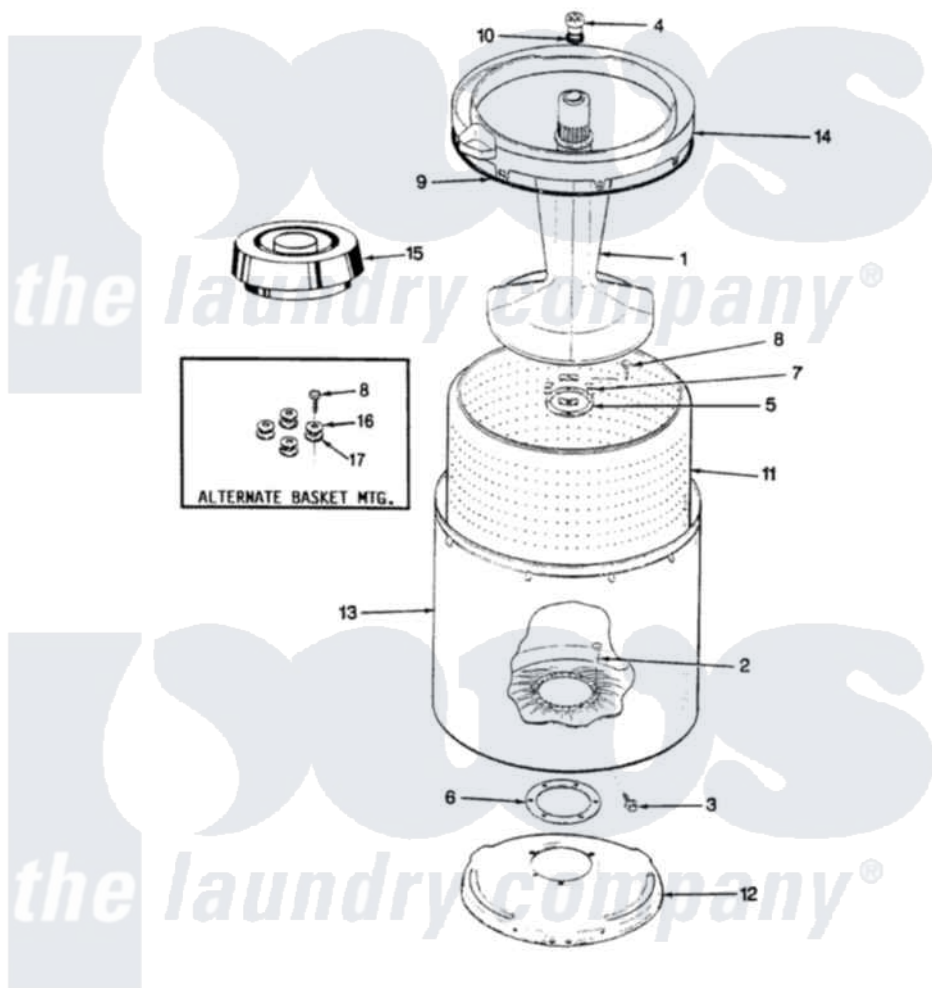

# Hoover HWA2006A 11 - TUB (REV. E-F)

SECTION: TUB  
MODEL: HWA2006

Issue Date: 6/90

Hoover [Residential Hoover HWA2006A Washer Parts](#) Parts Diagram 11 - TUB (REV. E-F)  
Click on the part number to view part

Item	Original Part Number	Replaced By	Status	Part Description
1	35-2456	<a href="#">33-4352</a>		Agitator
2	35-2062	<a href="#">21001063</a>		Screw, Shoulder
3	25-7914	<a href="#">22002933</a>		Screw
4	<a href="#">33-6241</a>			Cap
5	<a href="#">35-2060</a>			Seal, Tub To Housing
6	<a href="#">35-2061</a>			Gasket, Tub To Housing
7	35-8799		Not Available	REINFORCEMENT PLATE
8	25-7783	<a href="#">4356852</a>		Screw
9	<a href="#">35-2328</a>			Seal, Tub Top
10	<a href="#">25-7330</a>			Rubber Washer
11	35-2508		Not Available	BASKET WHITE
12	35-2529		Not Available	TUB SUPPORT
13	<a href="#">35-2038</a>			Tub
14	35-2262		Not Available	SHIELD, TUB TOP
"	35-2034		Not Available	TOP, TUB
15	33-9827	<a href="#">35-2550</a>		Dispenser, Rinse