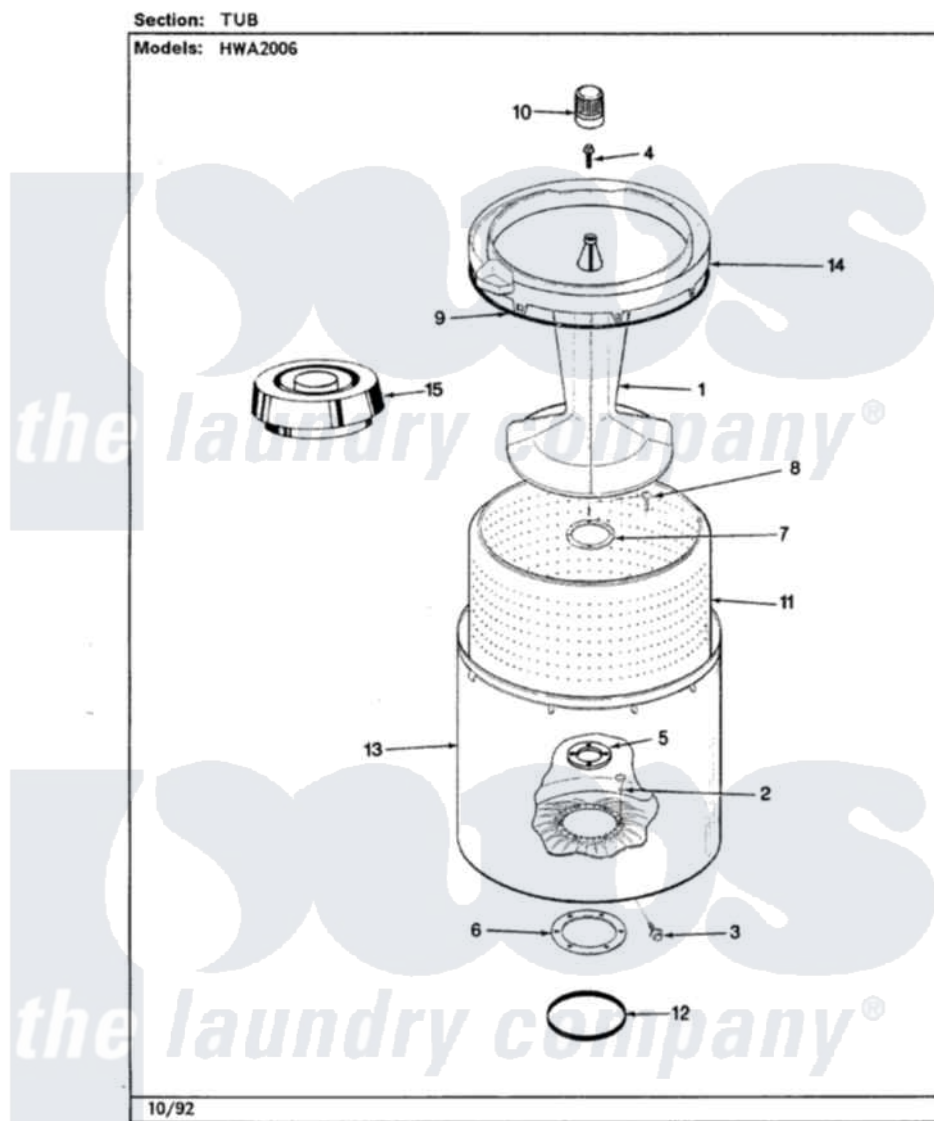

Hoover HWA2006A 12 - TUB (REV. G-L)

Hoover [Residential Hoover HWA2006A Washer Parts](#) Parts Diagram 12 - TUB (REV. G-L)
 Click on the part number to view part

Item	Original Part Number	Replaced By	Status	Part Description
1	35-3580			Agitator
"	35-2717	35-3580		Agitator
2	25-7947	21001063		Screw, Shoulder
3	25-7953	22002933		Screw
4	25-7948	W10309247		Screw
5	35-3685			Gasket, Basket To Centerpost
"	35-2980	35-3685		Gasket, Basket To Centerpost
6	35-3686			Gasket, Tub To Housing
"	35-2979			Gasket, Tub/Hsg
7	35-3014			Gasket And Reinf. Plate Assembly
8	25-7783	4356852		Screw
9	35-2328			Seal, Tub Top
10	35-2733			Cap, Agitator
11	35-3016		Not Available	BASKET ASSY
12	35-2978			Seal, Tub/Housing
13	35-3700			Tub Assembly

"	35-2952	35-3700	Tub Assembly
14	35-2262	Not Available	SHIELD, TUB TOP
"	35-2034	Not Available	TOP, TUB
"	35-3578	Not Available	TOP, TUB
15	35-2550		Dispenser, Rinse