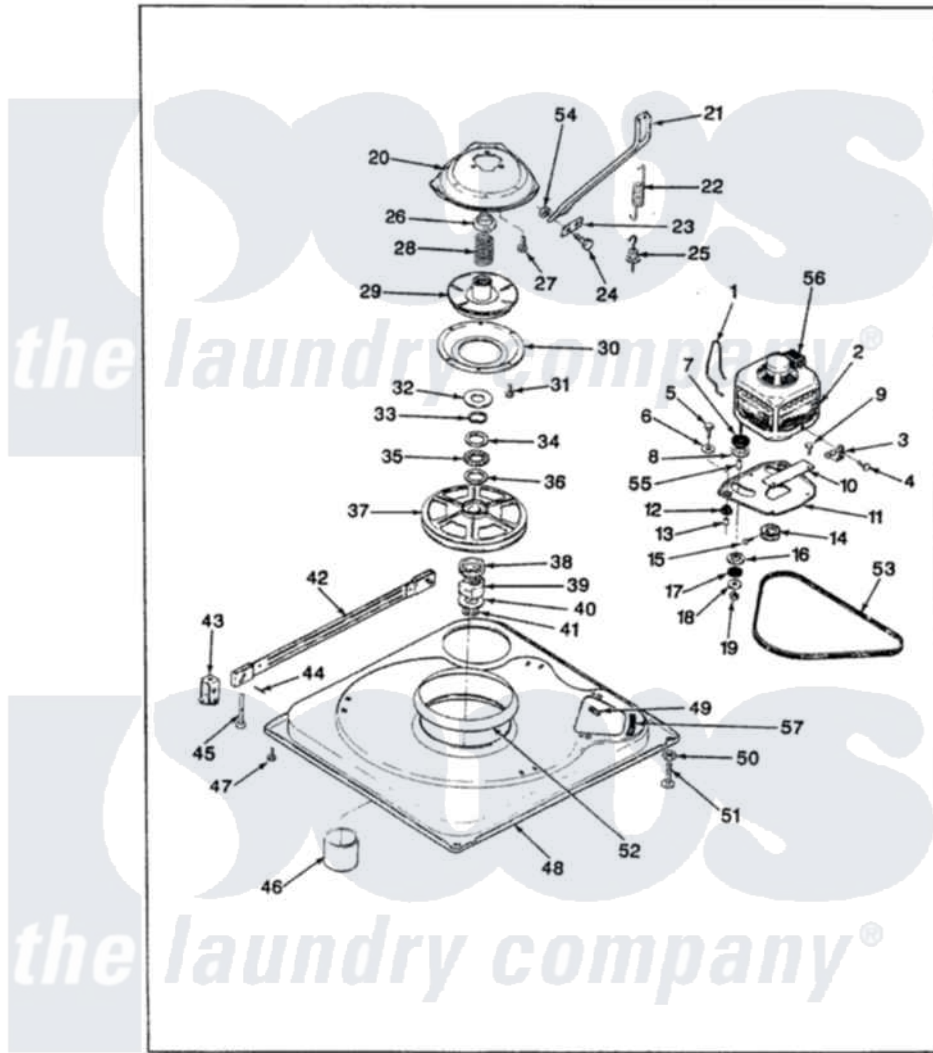

Hoover HWA2006W 02 - BASE & DRIVE (REV. E-F)

HOOVER HWA2006 BASE & DRIVE

ISSUED 1/90

Hoover Residential Hoover HWA2006W Washer Parts Parts Diagram 02 - BASE & DRIVE (REV. E-F)
 Click on the part number to view part

Item	Original Part Number	Replaced By	Status	Part Description
1	35-0235			Spring, Motor Pivot
2	LA-2002		Not Available	MOTOR KIT
"	35-2030		Not Available	MOTOR
3	33-9945			Slide, Foot
4	25-7418	33001178		Back, Tumbler
5	25-7833	21001977		Screw
6	25-7834			Washer, Motor/Base Screw
7	33-9946			Isolator, Motor
8	33-9944	35-3570		Washer, Motor Pivot
9	25-3083	212951		Screw, No.6-32 X 1/4 Inch
10	33-9947		Not Available	DBL.PIVOT SLIDE
11	35-2810	21001783		Plate And Screw Assembly
12	33-9941	35-3646		Isolator, Motor Plate
13	25-7831			Spacer, Mounting
14	35-2124	W10143344		Pulley
15	25-7117			Set Screw