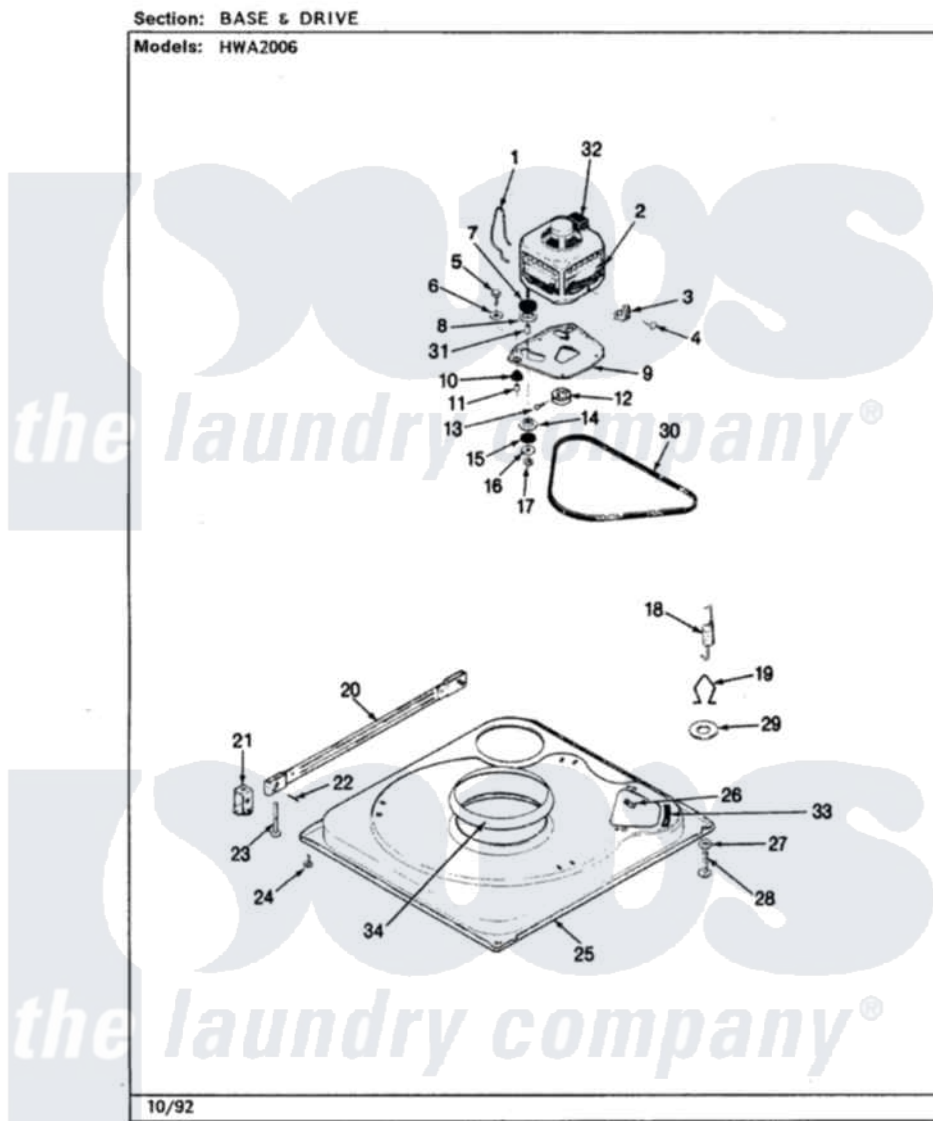

Hoover HWA2006W 03 - BASE & DRIVE (REV. G-L)

Hoover [Residential Hoover HWA2006W Washer Parts](#) Parts Diagram 03 - BASE & DRIVE (REV. G-L)
Click on the part number to view part

Item	Original Part Number	Replaced By	Status	Part Description
1	35-0235			Spring, Motor Pivot
2	LA-2002		Not Available	MOTOR KIT
"	35-2030		Not Available	MOTOR
3	33-9945			Slide, Foot
4	25-7418	33001178		Back, Tumbler
5	25-7833	21001977		Screw
6	25-7834			Washer, Motor/Base Screw
7	33-9946			Isolator, Motor
8	33-9944	35-3570		Washer, Motor Pivot
9	35-2810	21001783		Plate And Screw Assembly
10	33-9941	35-3646		Isolator, Motor Plate
11	25-7831			Spacer, Mounting
12	35-2124	W10143344		Pulley
13	25-7117			Set Screw
14	33-9943	35-3571		Slide, Motor Pivot
15	33-9967			Washer, Motor Isolator

16	25-7047		Washer, Flat
17	25-7325	Y707702	Locknut
18	35-2681		Not Available
"	35-3658		SPRING, SUSPENSION
			Spring, Suspension
19	35-2976		Not Available
			HOOK, SUSPENSION SPRING
20	35-2049	21001881	Bar, Stabilizer
21	35-2046		Bracket, Stabilizer
22	35-2052		Pin, Stabilizer
23	35-2050	22004469	Leg And Foot Self Stabalizing
24	25-7828	489483	Screw 10-32 X 1/2
"	35-2039		Not Available
			PAD, FOOT
25	35-2984		Not Available
			BASE
26	25-7838	25-7845	Speednut, Motor
27	25-7915		Hex Nut
28	35-0772	25001119	Foot And Pad Assembly
"	35-0837	25001119	Foot And Pad Assembly
29	Y25-7951		Washer, Suspension Hook
30	35-2320	21352320	Belt, Drive
31	25-7830		Spacer
32	33-9765		Switch, Motor
33	35-2065		Pad, Motor Plate
34	35-2357	21002026	Snubber