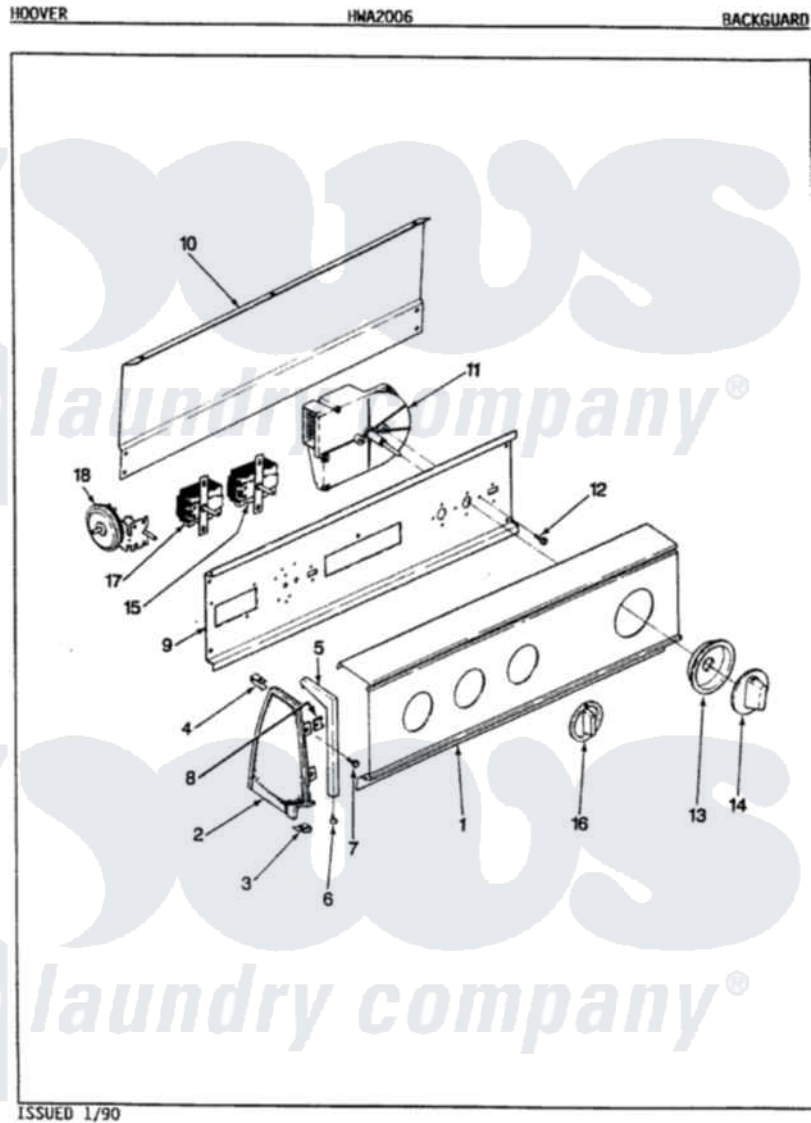

Hoover HWA2006W 05 - CONTROL PANEL (REV. E-F)

ISSUED 1/90

Hoover [Residential Hoover HWA2006W Washer Parts](#) Parts Diagram 05 - CONTROL PANEL (REV. E-F)
 Click on the part number to view part

Item	Original Part Number	Replaced By	Status	Part Description
1	25-7793			Screw
"	25-7702			Speedclip, End Cap To Control Panel
"	35-2489		Not Available	CONTROL PANEL
2	35-2487	21001451		Cap- End
"	35-2488	21001452		Cap- End
3	25-7697	25-2219		Screw
"	25-7851			Speedclip, End Cap To Top
"	34-9487		Not Available	PLATE, REINFORCEMENT
4	25-7435	33002917		Screw, No.10-16
5	53-0277		Not Available	TRIM, END CAP (RT)
"	53-0278		Not Available	TRIM, END CAP (LT)
6	25-7760			Screw
7	25-3092	90767		Screw, 8A X 3/8 HeX Washer Head Tapping
8	25-7702			Speedclip, End Cap To Control Panel

9	53-1676		Shield, Control
10	25-3092	90767	Screw, 8A X 3/8 HeX Washer Head Tapping
"	25-3457		Screw, Sems
"	25-7853	25-7933	Ring, Retaining
"	35-2688	21001460	Shield, Rear
11	35-2420	Not Available	TIMER
12	25-0205	216412	Screw, Bracket To Timer
13	35-0180	12500058	Knob Ski
14	35-0498	12500058	Knob Ski
15	25-3092	90767	Screw, 8A X 3/8 HeX Washer Head Tapping
"	35-0119		Rotary Switch
16	35-0168	Not Available	SELECTOR KNOB
17	35-0162	Not Available	ROTARY SWITCH
"	25-3092	90767	Screw, 8A X 3/8 HeX Washer Head Tapping
18	35-2145	21001554	Switch, Water Level
"	25-3092	90767	Screw, 8A X 3/8 HeX Washer Head Tapping
19	35-2496	Not Available	MANUAL, U&C INSERT