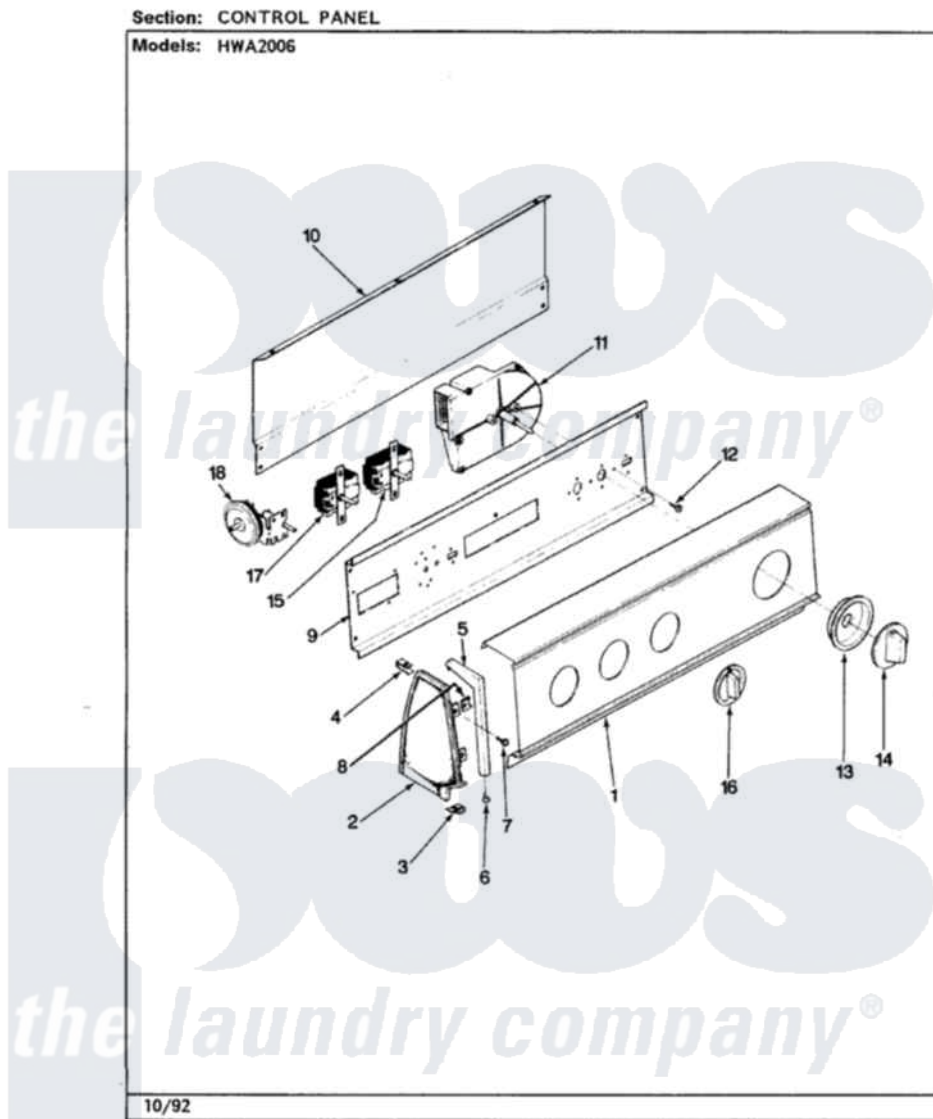

# Hoover HWA2006W 06 - CONTROL PANEL (REV. G-L)

Hoover [Residential Hoover HWA2006W Washer Parts](#) Parts Diagram 06 - CONTROL PANEL (REV. G-L)  
Click on the part number to view part

Item	Original Part Number	Replaced By	Status	Part Description
1	<a href="#">25-7793</a>			Screw
"	<a href="#">25-7702</a>			Speedclip, End Cap To Control Panel
"	35-2489		Not Available	CONTROL PANEL
2	35-2487	<a href="#">21001451</a>		Cap- End
"	35-2488	<a href="#">21001452</a>		Cap- End
3	<a href="#">25-7851</a>			Speedclip, End Cap To Top
"	25-7697	<a href="#">25-2219</a>		Screw
"	34-9487		Not Available	PLATE, REINFORCEMENT
4	<a href="#">25-7852</a>			Speedclip, Rr Shld To End Cap
"	25-7435	<a href="#">33002917</a>		Screw, No.10-16
5	53-0277		Not Available	TRIM, END CAP (RT)
"	53-0278		Not Available	TRIM, END CAP (LT)
6	<a href="#">25-7760</a>			Screw
7	25-3092	<a href="#">90767</a>		Screw, 8A X 3/8 HeX Washer Head Tapping

8	<a href="#">25-7702</a>		Speedclip, End Cap To Control Panel
9	<a href="#">53-1676</a>		Shield, Control
10	<a href="#">25-3457</a>		Screw, Sems
"	25-3092	<a href="#">90767</a>	Screw, 8A X 3/8 HeX Washer Head Tapping
"	25-7853	<a href="#">25-7933</a>	Ring, Retaining
"	35-2688	<a href="#">21001460</a>	Shield, Rear
11	35-2420	Not Available	TIMER
12	25-0205	<a href="#">216412</a>	Screw, Bracket To Timer
13	35-0180	<a href="#">12500058</a>	Knob Ski
14	35-0498	<a href="#">12500058</a>	Knob Ski
15	25-3092	<a href="#">90767</a>	Screw, 8A X 3/8 HeX Washer Head Tapping
"	<a href="#">35-0119</a>		Rotary Switch
16	35-0168	Not Available	SELECTOR KNOB
17	35-0162	Not Available	ROTARY SWITCH
"	25-3092	<a href="#">90767</a>	Screw, 8A X 3/8 HeX Washer Head Tapping
18	35-2145	<a href="#">21001554</a>	Switch, Water Level
"	25-3092	<a href="#">90767</a>	Screw, 8A X 3/8 HeX Washer Head Tapping
"	35-3283	<a href="#">21001554</a>	Switch, Water Level
19	35-2496	Not Available	MANUAL, U&C INSERT