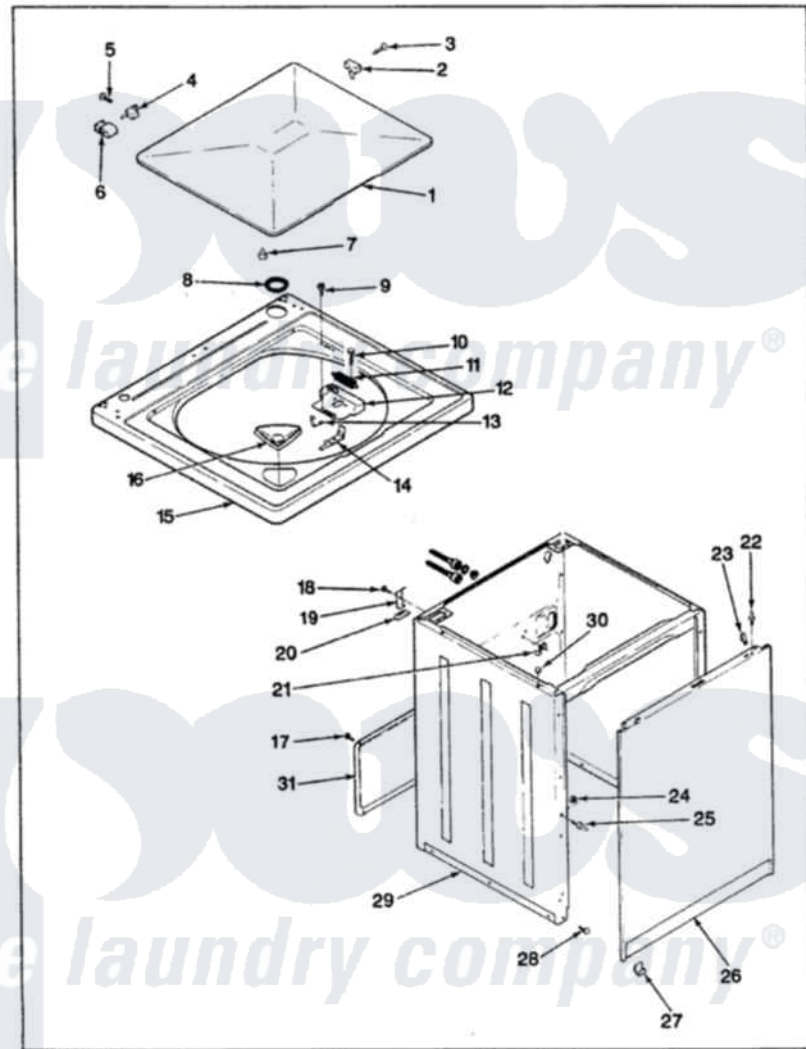

Hoover HWA2006W 07 - EXTERIOR (ORIG. - REV. D)

HOOVER HWA2006 EXTERIOR

ISSUED 1/90

Hoover [Residential Hoover HWA2006W Washer Parts](#) Parts Diagram 07 - EXTERIOR (ORIG. - REV. D)
 Click on the part number to view part

Item	Original Part Number	Replaced By	Status	Part Description
1	35-2026			Lid
2	25-7436			Nylite Washer
"	43-0057			Actuator, Door Switch
3	25-7438			Screw
4	25-7086	Y0308025		Washer, Stainless Steel
"	35-2045			Pin, Hinge
5	25-7893			Screw
6	35-2044			Hinge, Lid
7	35-0581			Bumper, Door
8	35-2063			Bushing, Insulator
9	25-7463	7101P012-60		Screw
10	25-7437	40040701		Screw, Tapping No.6b-20
11	33-9064	12001187		Kit, Lid Switch Assembly
"	33-8911	12001187		Kit, Lid Switch Assembly
12	33-8289	12001187		Kit, Lid Switch Assembly
13	25-7878			Clip

14	33-9063	12001187	Kit, Lid Switch Assembly
15	35-2739		Top, Cabinet
"	35-2027	35-2739	Top, Cabinet
16	33-9906	21001167	Dispenser, Bleach
17	25-7733	681414	Screw, 10AB X 1/2
18	25-7893		Screw
19	33-7450	35-2846	Hinge, Cabinet Top
20	33-0930		Pad, Top Hinge
21	33-6099		Clamp
22	53-0643		Pin, Locator
23	34-9701		Guide, Cabinet
24	25-0224	3400029	Nut, Adapter Plate
25	53-0643		Pin, Locator
26	35-2084		Panel, Front
27	53-0120		Clip, Front Panel
28	33-2653		Bumper, Cabinet
29	35-2106	21001871	Cabinet
30	33-2653		Bumper, Cabinet
31	35-2108	21001871	Cabinet