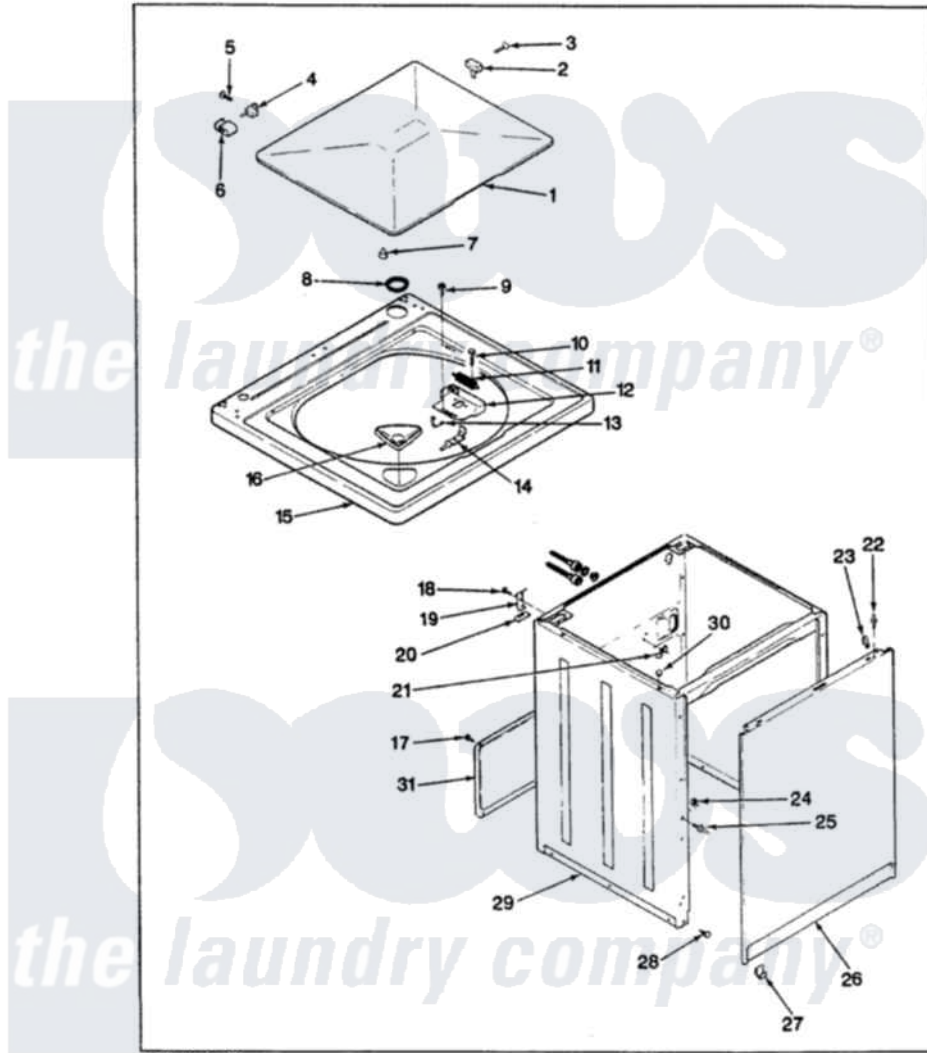

Hoover HWA2006W 08 - EXTERIOR (REV. E-F)

HOOVER HWA2006 EXTERIOR

Hoover Residential Hoover HWA2006W Washer Parts Parts Diagram 08 - EXTERIOR (REV. E-F)
 Click on the part number to view part

Item	Original Part Number	Replaced By	Status	Part Description
1	35-2026			Lid
2	25-7436			Nylite Washer
"	43-0057			Actuator, Door Switch
3	25-7438			Screw
4	25-7086	Y0308025		Washer, Stainless Steel
"	35-2045			Pin, Hinge
5	25-7893			Screw
6	35-2044			Hinge, Lid
7	35-0581			Bumper, Door
8	35-2063			Bushing, Insulator
9	25-7463	7101P012-60		Screw
10	25-7437	40040701		Screw, Tapping No.6b-20
11	33-8911	12001187		Kit, Lid Switch Assembly
"	33-9064	12001187		Kit, Lid Switch Assembly
12	33-8289	12001187		Kit, Lid Switch Assembly
13	25-7878			Clip

14	33-9063	12001187	Kit, Lid Switch Assembly
15	35-2739		Top, Cabinet
16	33-9906	21001167	Dispenser, Bleach
17	25-7733	681414	Screw, 10AB X 1/2
18	25-7893		Screw
19	33-7450	35-2846	Hinge, Cabinet Top
20	33-0930		Pad, Top Hinge
21	33-6099		Clamp
22	53-0643		Pin, Locator
23	34-9701		Guide, Cabinet
24	25-0224	3400029	Nut, Adapter Plate
25	53-0643		Pin, Locator
26	35-2084		Panel, Front
27	53-0120		Clip, Front Panel
28	33-2653		Bumper, Cabinet
29	35-2106	21001871	Cabinet
30	33-2653		Bumper, Cabinet
31	35-2108	21001871	Cabinet