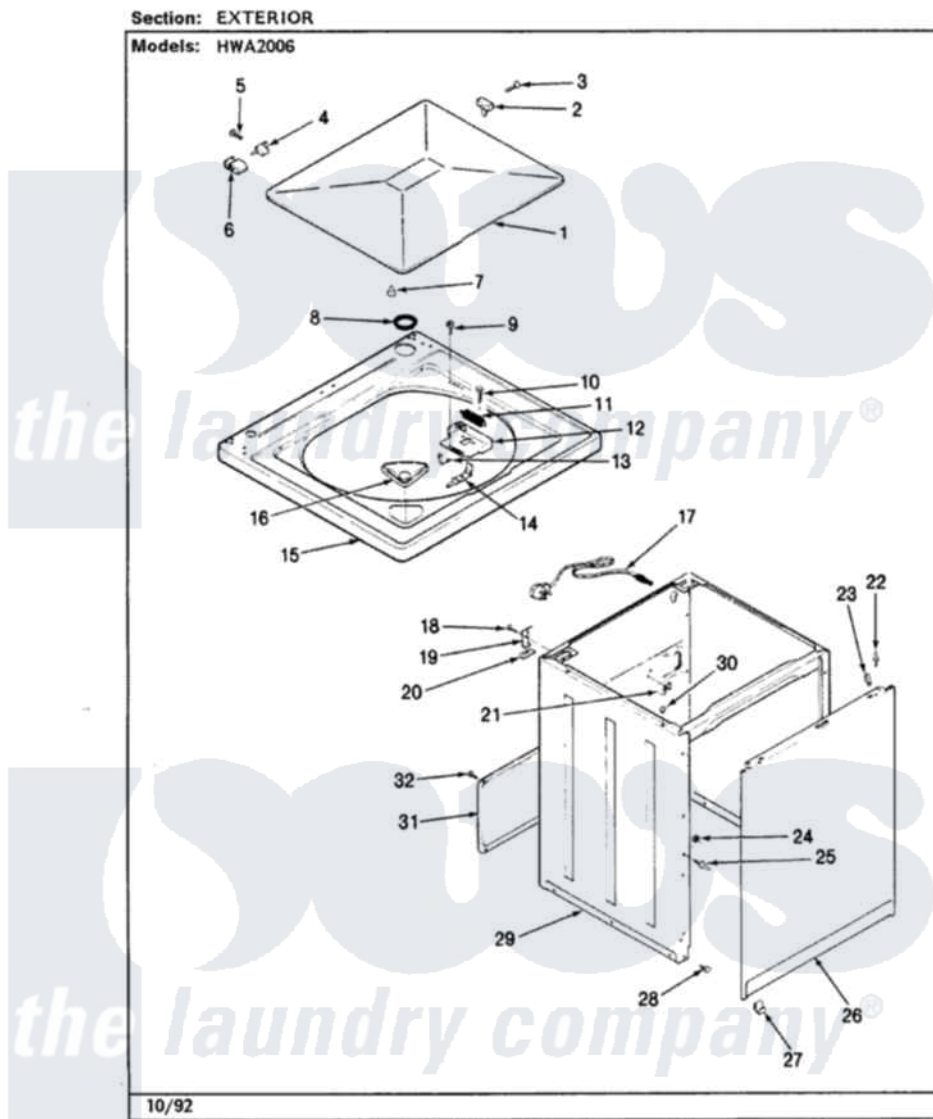

Hoover HWA2006W 09 - EXTERIOR (REV. G-L)

Hoover Residential Hoover HWA2006W Washer Parts Parts Diagram 09 - EXTERIOR (REV. G-L)
Click on the part number to view part

Item	Original Part Number	Replaced By	Status	Part Description
1	35-2026			Lid
2	25-7436			Nylite Washer
"	43-0057			Actuator, Door Switch
3	25-7438			Screw
4	25-7086	Y0308025		Washer, Stainless Steel
"	35-2045			Pin, Hinge
5	25-7893			Screw
6	35-2044			Hinge, Lid
7	35-0581			Bumper, Door
8	35-2063			Bushing, Insulator
"	35-2064			Bushing, Insulating
9	25-7463	7101P012-60		Screw
10	25-7437	40040701		Screw, Tapping No.6b-20
11	35-2814	12001187		Kit, Lid Switch Assembly
12	35-2795	12001187		Kit, Lid Switch Assembly
13	25-7878			Clip

14	35-2805	12001187	Kit, Lid Switch Assembly
15	35-2739		Top, Cabinet
16	33-9906	21001167	Dispenser, Bleach
17	35-0680		Not Available
18	25-7893		CORD, POWER
19	33-7450	35-2846	Screw
20	33-0930		Hinge, Cabinet Top
21	33-6099		Pad, Top Hinge
22	53-0643		Clamp
23	25-7220		Pin, Locator
24	25-0224	3400029	Clip, Cabinet Top
25	53-0643		Nut, Adapter Plate
26	35-2084		Pin, Locator
27	53-0120		Panel, Front
28	33-2653		Clip, Front Panel
29	35-2106	21001871	Bumper, Cabinet
30	33-2653		Cabinet
31	35-2108	21001871	Bumper, Cabinet
32	25-7733	681414	Cabinet
			Screw, 10AB X 1/2