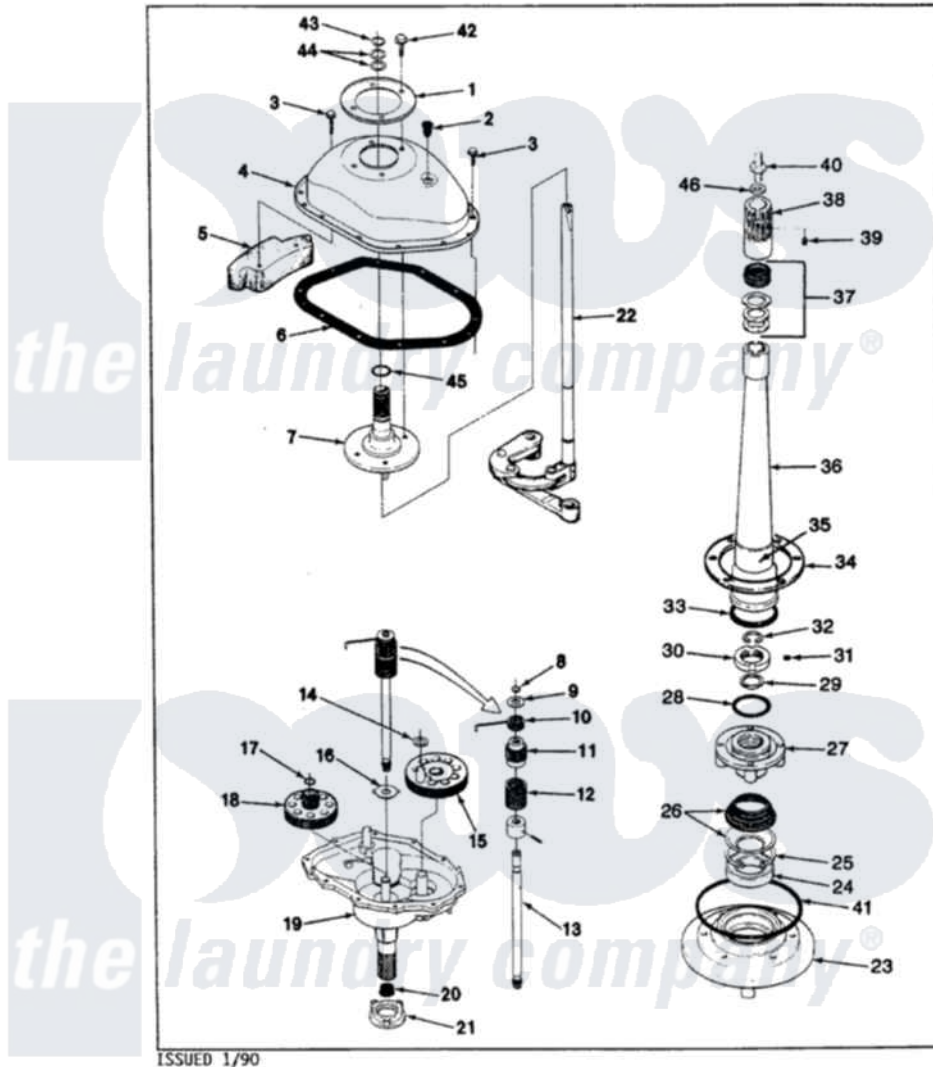

# Hoover HWA2006W 10 - TRANSMISSION (ORIG. - REV. D)

HOOVER HWA2006 TRANSMISSION & RELATED PARTS

ISSUED 1/90

Hoover Residential Hoover HWA2006W Washer Parts Parts Diagram 10 - TRANSMISSION (ORIG. - REV. D)  
 Click on the part number to view part

Item	Original Part Number	Replaced By	Status	Part Description
1	LA-2001		Not Available	TRANSMISSION REPLACEMENT KIT
"	33-9893	<a href="#">33-7187</a>		Covr Reinforcmt
2	33-9373		Not Available	OIL FILL PLUG
3	<a href="#">25-7916</a>			Bolt
4	<a href="#">33-4286N</a>			Transmission Cover Kit
5	35-2130		Not Available	COUNTER WEIGHT
6	35-1030		Not Available	GASKET, TRANSMISSION HOUSING
7	33-8763	<a href="#">33-4286N</a>		Transmission Cover Kit
8	<a href="#">25-7847</a>			Ring, Retaining
9	25-7416		Not Available	WASHER, FLAT
10	33-6114	<a href="#">33-6463</a>		Spring
11	<a href="#">35-2001</a>			Pinion, Drive
12	33-3195		Not Available	SPRING
13	35-2116		Not Available	DRIVE SHAFT & HUB ASSY
"	<a href="#">LA-2005</a>			Clutch Assembly Kit