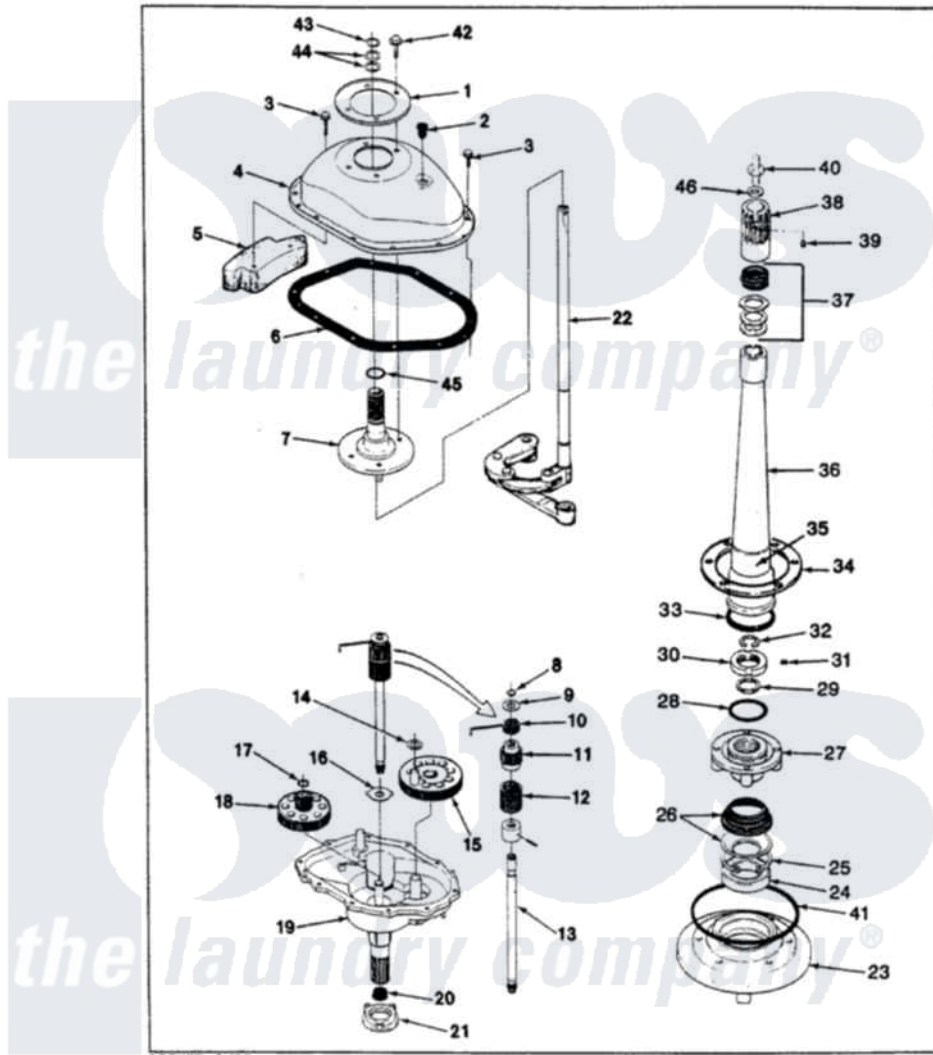

Hoover HWA2006W 11 - TRANSMISSION (REV. E-F)

HOOVER HWA2006 TRANSMISSION & RELATED PARTS

ISSUED 1/90

Hoover Residential Hoover HWA2006W Washer Parts Parts Diagram 11 - TRANSMISSION (REV. E-F)
 Click on the part number to view part

Item	Original Part Number	Replaced By	Status	Part Description
1	LA-2001		Not Available	TRANSMISSION REPLACEMENT KIT
"	33-9893	33-7187		Covr Reinforcmt
2	35-2621			Plug, Oil Fill
"	33-9373		Not Available	OIL FILL PLUG
3	25-7916			Bolt
4	33-4286N			Transmission Cover Kit
"	35-2620		Not Available	COVER, TRANSMISSION
5	35-2130		Not Available	COUNTER WEIGHT
"	35-2642			Counterweight
6	35-1030		Not Available	GASKET, TRANSMISSION HOUSING
7	35-2654			Drive Tube Assembly
"	33-8763	33-4286N		Transmission Cover Kit
8	25-7847			Ring, Retaining
9	25-7416		Not Available	WASHER, FLAT
10	33-6114	33-6463		Spring