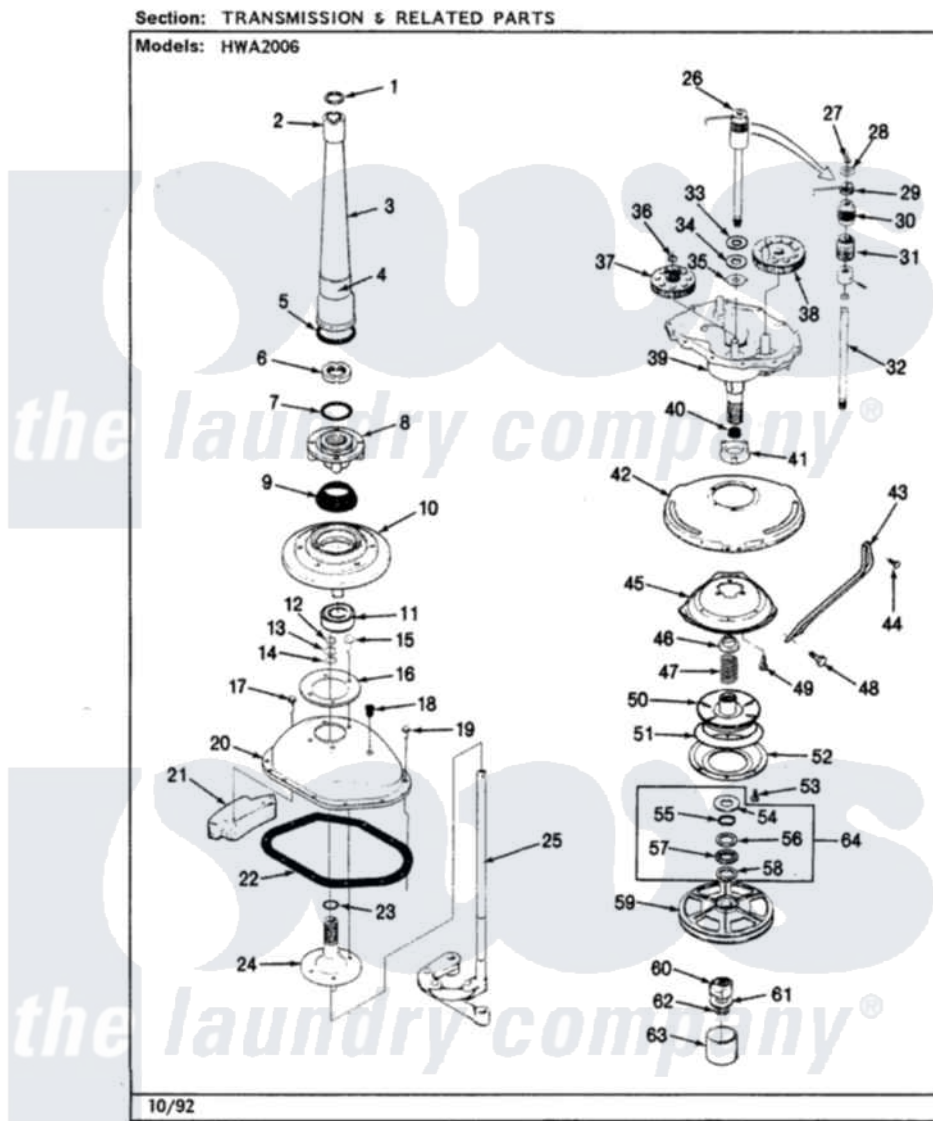

# Hoover HWA2006W 12 - TRANSMISSION (REV. G-L)

Hoover [Residential Hoover HWA2006W Washer Parts](#) Parts Diagram 12 - TRANSMISSION (REV. G-L)  
Click on the part number to view part

Item	Original Part Number	Replaced By	Status	Part Description
1	LA-2175	<a href="#">35-6680</a>		Transmission
"	35-3748	<a href="#">35-6680</a>		Transmission
"	<a href="#">25-7941</a>			"O" Ring, Agrtr Drive Shaft
2	35-2835	<a href="#">21001066</a>		Bearing, Centerpost
3	35-2792	<a href="#">21001401</a>		Center Pos
4	<a href="#">33-6790</a>			Bearing, Agitator
"	35-2983		Not Available	CENTERPOST ASSY.
5	<a href="#">35-2906</a>			Seal, Centerpost Bottom
6	<a href="#">35-2791</a>			Nut, Spin Tube
7	<a href="#">25-7938</a>			"O" Ring, Basket Drive Hub
8	35-2715		Not Available	BASKET DRIVE HUB ASSY
"	35-3647	<a href="#">W10219156</a>		Tub Seal
9	<a href="#">35-2974</a>			Tub Seal/Hub Assembly
10	35-2716	<a href="#">12001561</a>		Bearing And Seal Housing Assembly
11	35-2972	<a href="#">12001561</a>		Bearing And Seal Housing Assembly